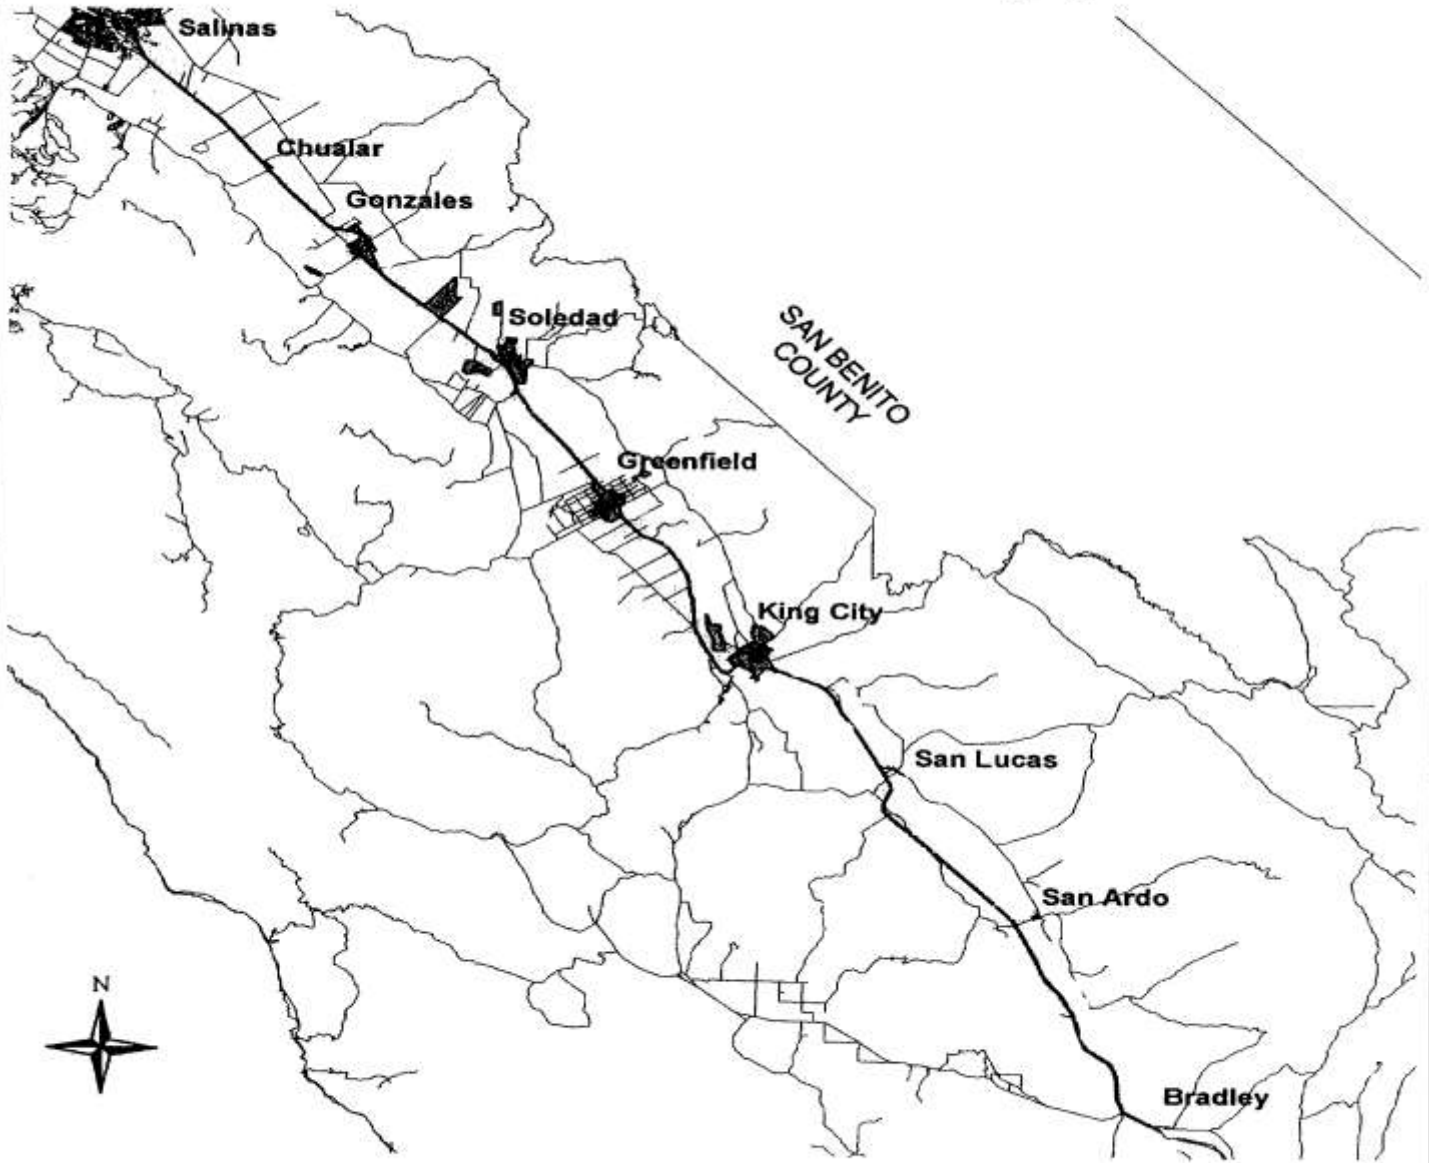

# NORTH MONTEREY COUNTY SPECIAL TRANSPORTATION (ST)

-  MST Route 28
-  MST Route 29
-  MST "RIDES" Service Area - 3/4 Mile from the Fixed Route Service
-  North Monterey County ST Service Area

# SOUTH MONTEREY COUNTY SPECIAL TRANSPORTATION (ST)

-  South County Cities
-  State Hwy 101
-  Unincorporated ST Service Area - One Mile on Either Side of State Hwy 101