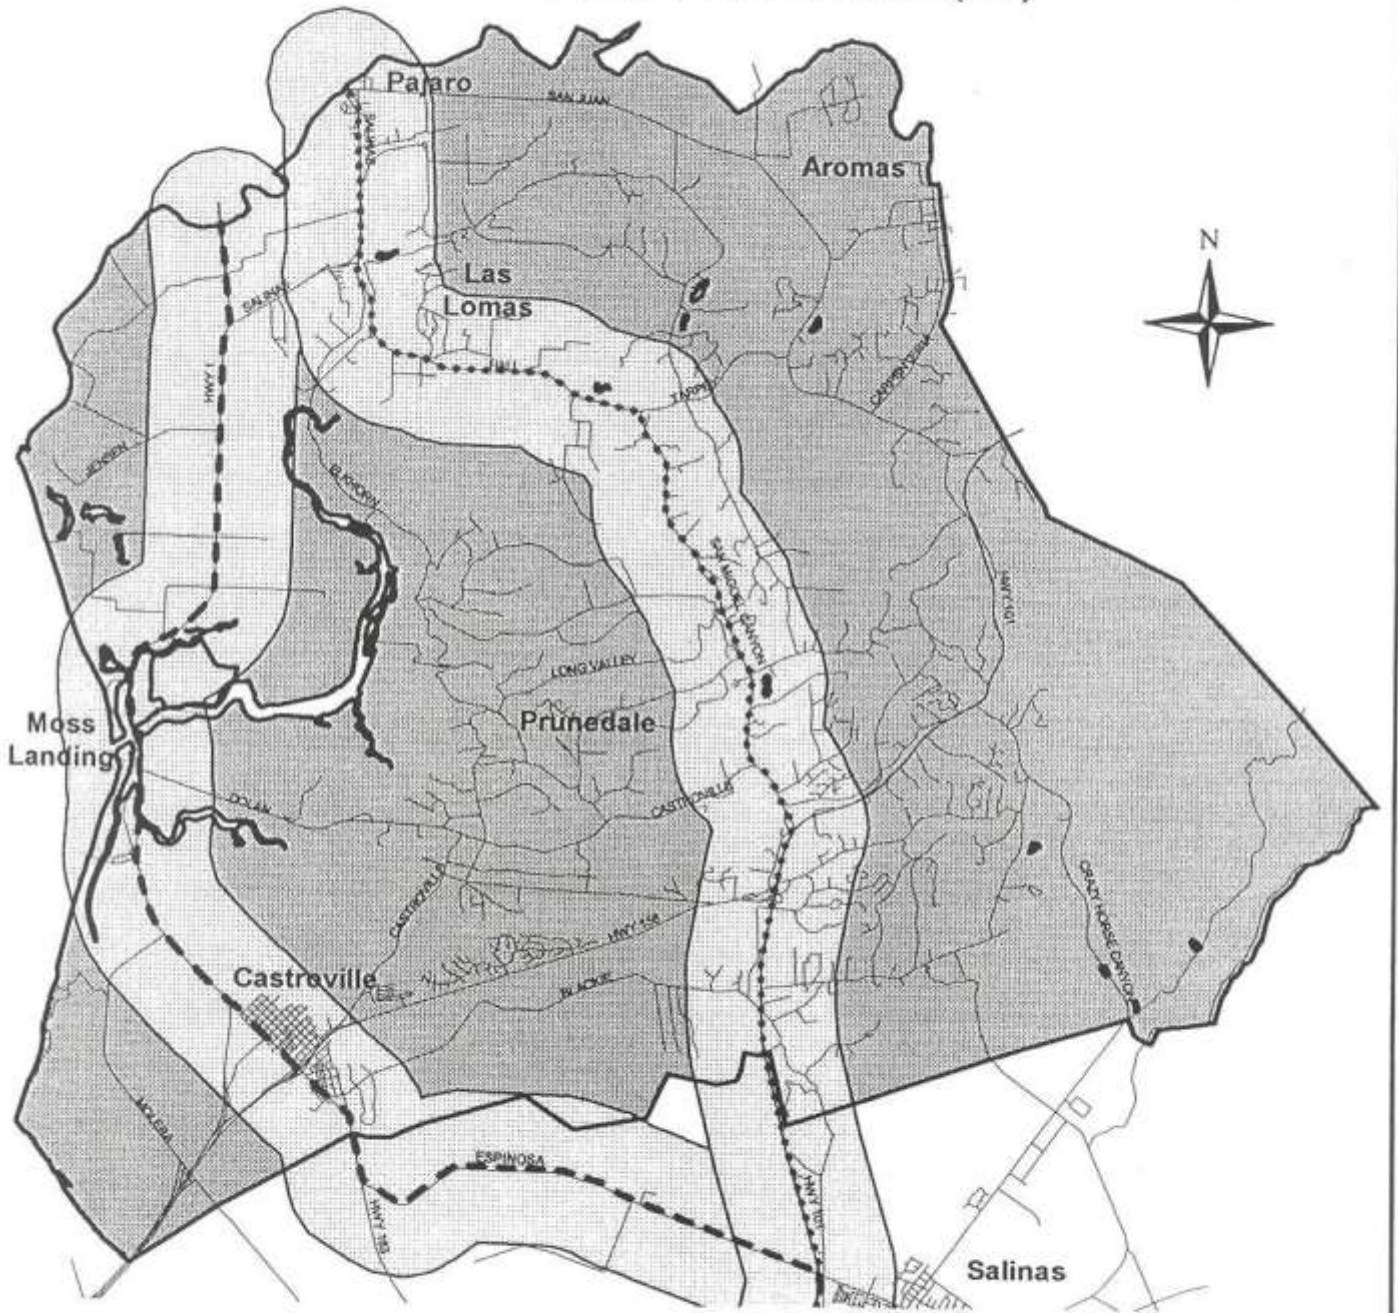

# NORTH MONTEREY COUNTY SPECIAL TRANSPORTATION (ST)

-  MST Route 28
-  MST Route 29
-  MST "RIDES" Service Area - 3/4 Mile from the Fixed Route Service
-  North Monterey County ST Service Area

# SOUTH MONTEREY COUNTY SPECIAL TRANSPORTATION (ST)

-  South County Cities
-  State Hwy 101
-  Unincorporated ST Service Area - One Mile on Either Side of State Hwy 101