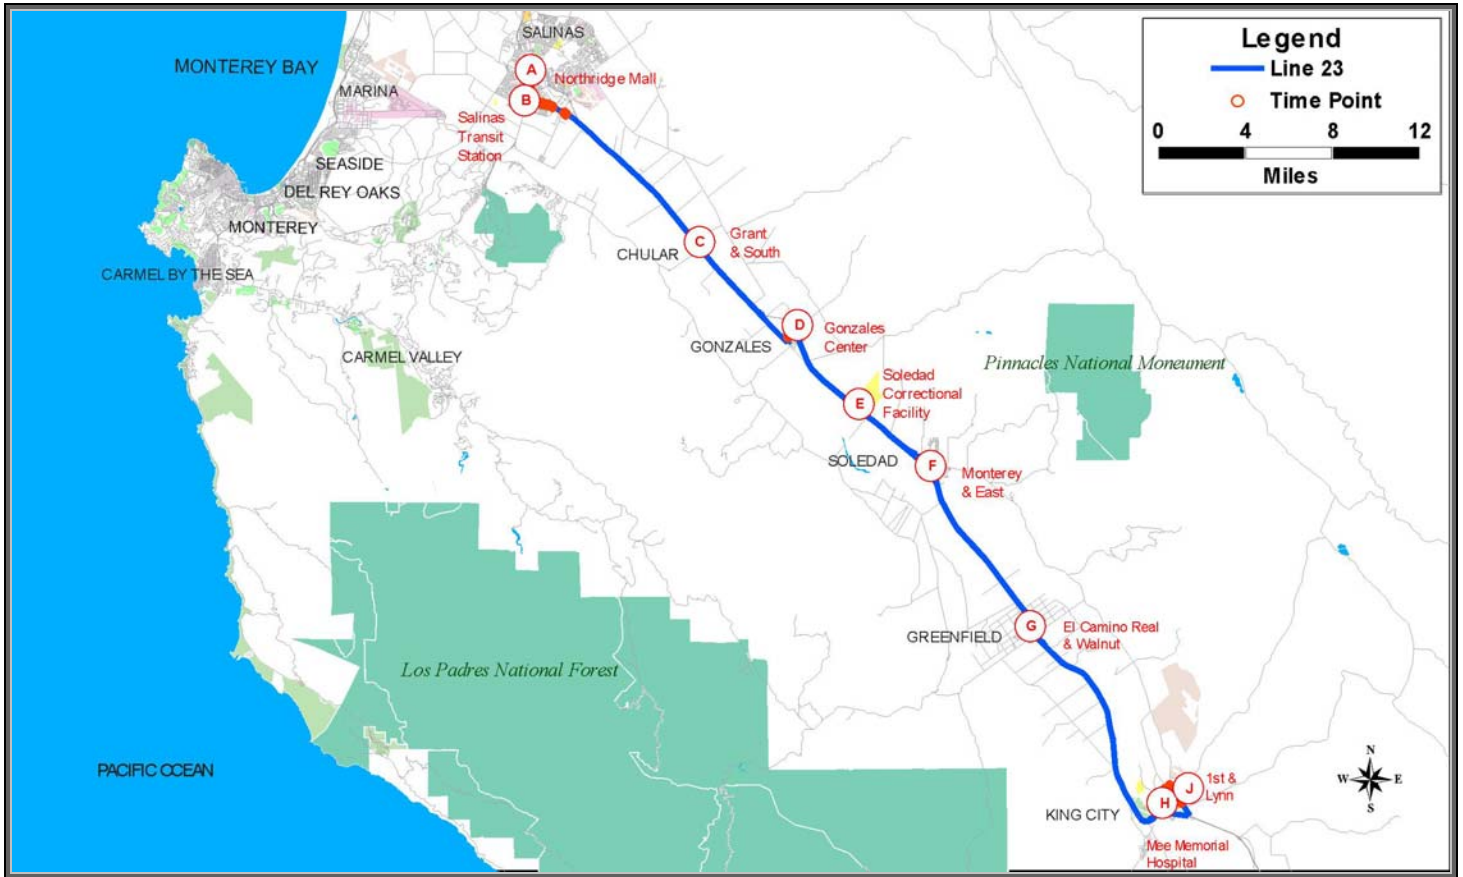

Line 23

Salinas - King City

Major Markets: Salinas, Chular, Gonzales, Soledad, Greenfield, and King City.

Major Landmarks: King City DMV, Gonzales Center Post Office, King City Post Office, King City Senior Center, Greenfield Library, Family Care Medical Group – Gonzales, Mee Memorial Hospital, Gonzales Central Park, Greenfield City Park, King City Center, King City Municipal Golf, San Lorenzo Park, Fairview Middle School, Gonzales Union High School, King City High School, San Lorenzo High School, Gonzales Shopping Center, and the Santa Lucia Shopping Center.

Service	Time	Headway
Weekdays	6:00 am – 9:30 pm	2 hours
Saturdays	8:00 am – 9:30 pm	2 hours
Sundays	8:00 am – 9:30 pm	2 hours
Holidays	Not in Service	

Roundtrip Distance **108.8 miles**
 Number of Stops **62 stops**
 Passengers Per Hour **13.35 pph**