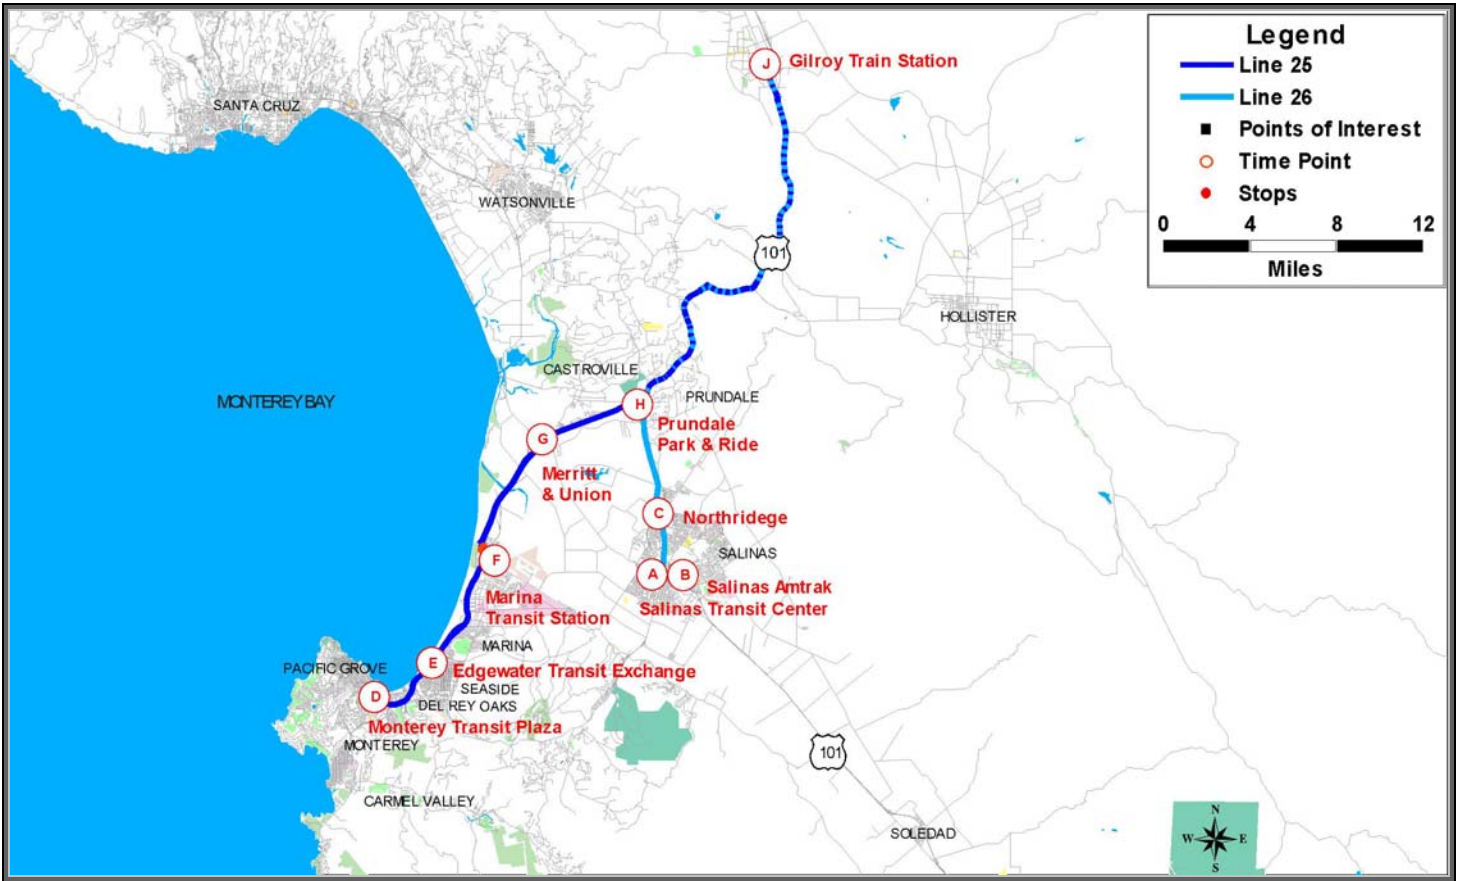

Line 25

Monterey - Gilroy

Major Markets: Monterey, Del Rey Oaks, Seaside, Fort Ord, Marina, Castroville, Prundale, and Gilroy.

Major Landmarks: Gilroy Caltrain Station, Monterey Transit Plaza, Edgewater Transit Exchange, and the Prundale Park and Ride.

Service	Time	Headway
Weekdays	5:20 am – 9:15 pm	140 minutes
Saturdays	Not in Service	
Sundays	Not in Service	
Holidays	Not in Service	

Roundtrip Distance **85.4 miles**
 Number of Stops **14 stops**
 Passengers Per Hour **1.81 pph**