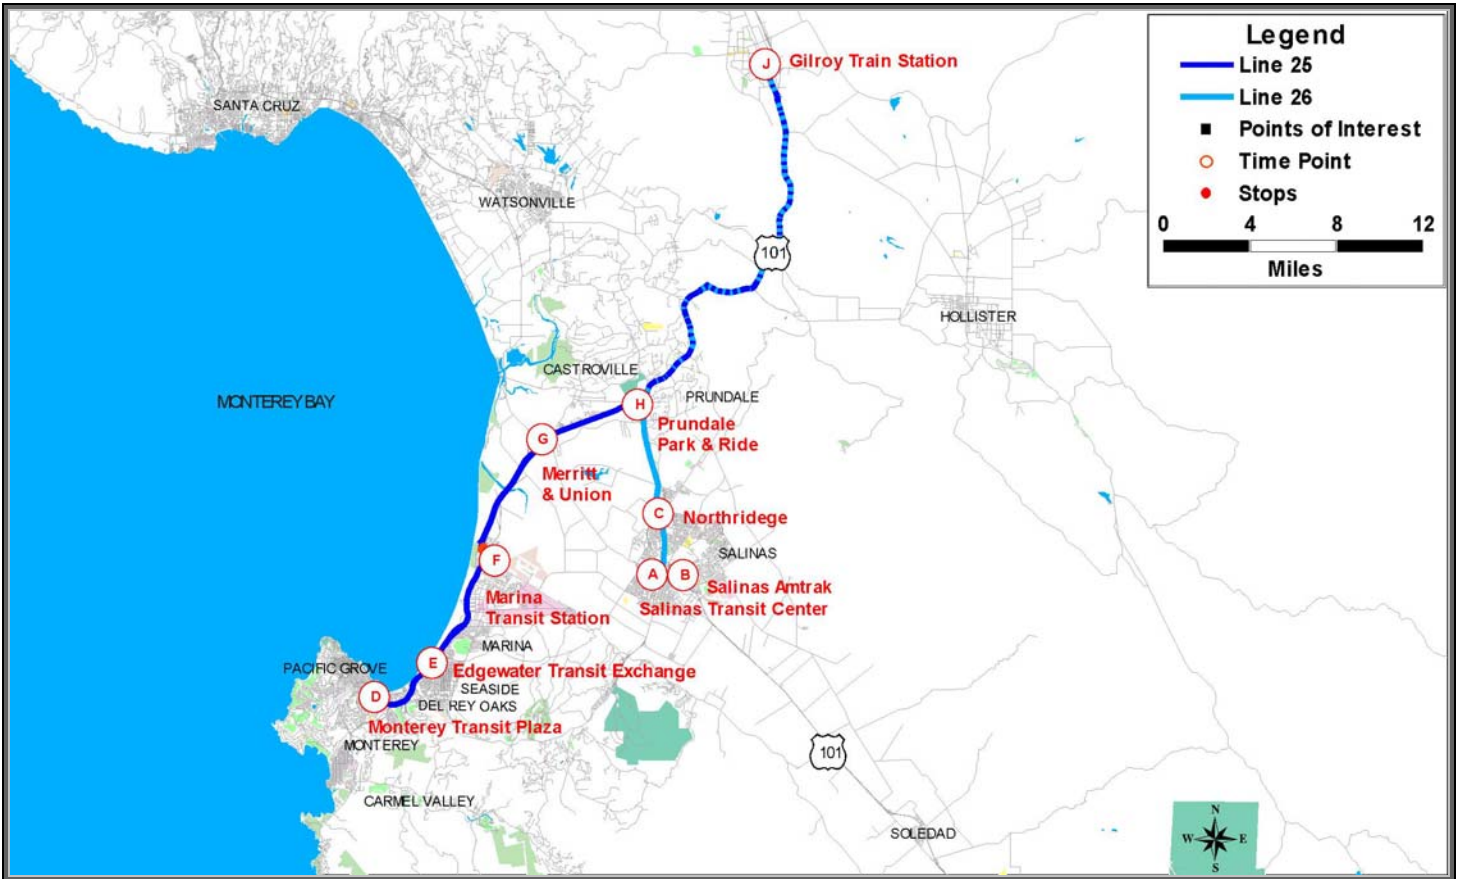

# Line 26

# Salinas - Gilroy

**Major Markets:** Salinas, Prundale, and Gilroy.

**Major Landmarks:** Salinas Transit Center, Amtrak, Northridge Mall, and the Gilroy Caltrain Station.

Service	Time	Headway
Weekdays	4:50 am – 8:39 pm	140 minutes
Saturdays	Not in Service	
Sundays	Not in Service	
Holidays	Not in Service	

Roundtrip Distance **58.7 miles**  
 Number of Stops **9 stops**  
 Passengers Per Hour **3.26 pph**