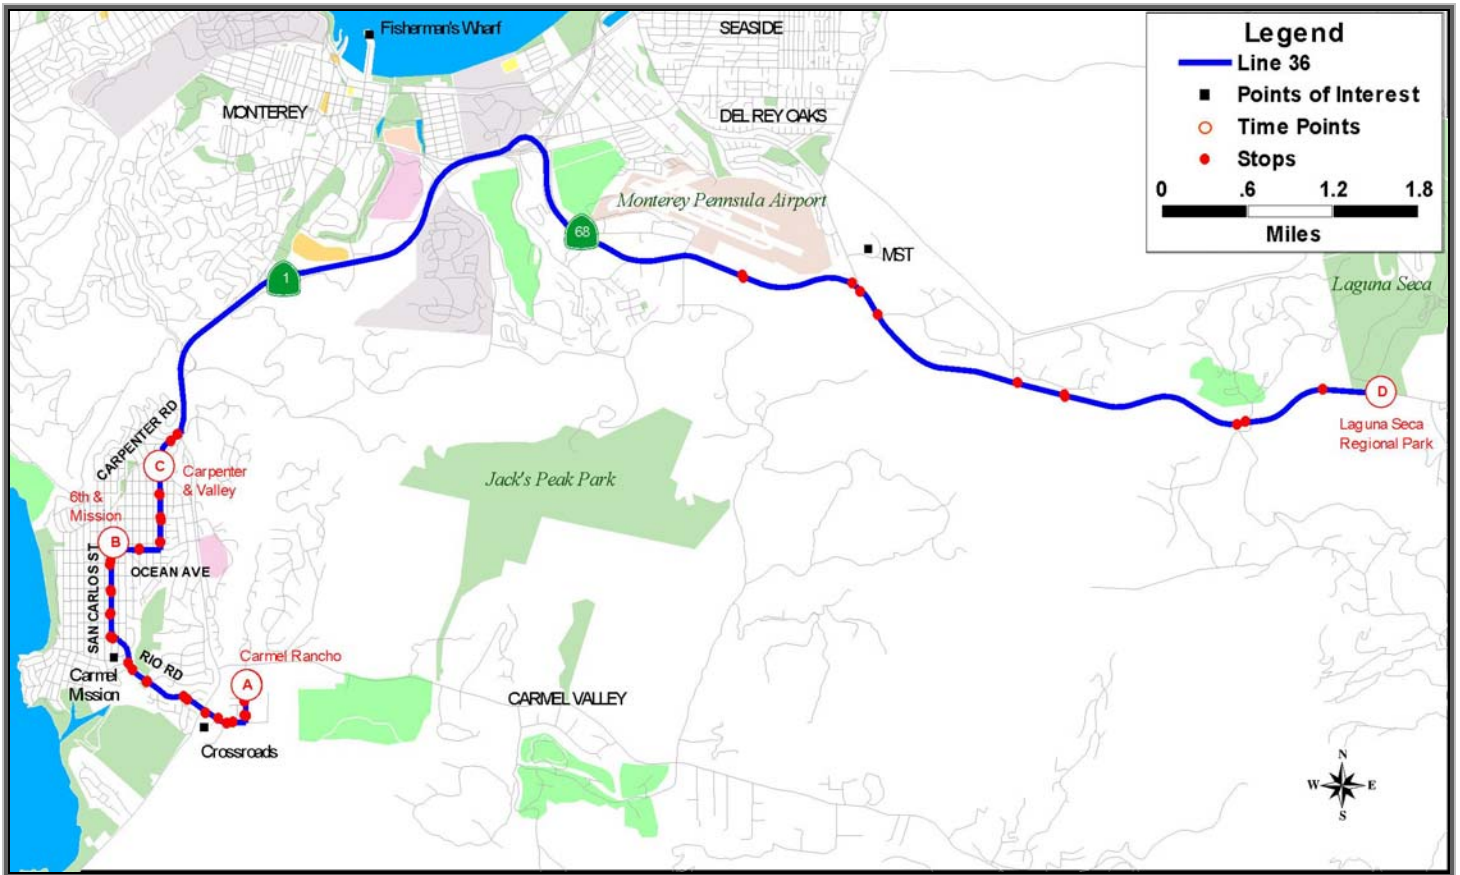

Line 36

Laguna Seca - Carmel

Major Markets: Carmel, Monterey, Del Rey Oaks, and Laguna Seca.

Major Landmarks: Laguna Seca Regional Park, Carmel Mission, The Barnyard, and The Crossroads.

Service	Time	Headway
Special	7:00 am – 6:38 pm	1 hour

Roundtrip Distance **29.7 miles**
 Number of Stops **52 stops**
 Passengers Per Hour **N/A***

*Line 36 Laguna Seca-Carmel did not operate during FY 2004.