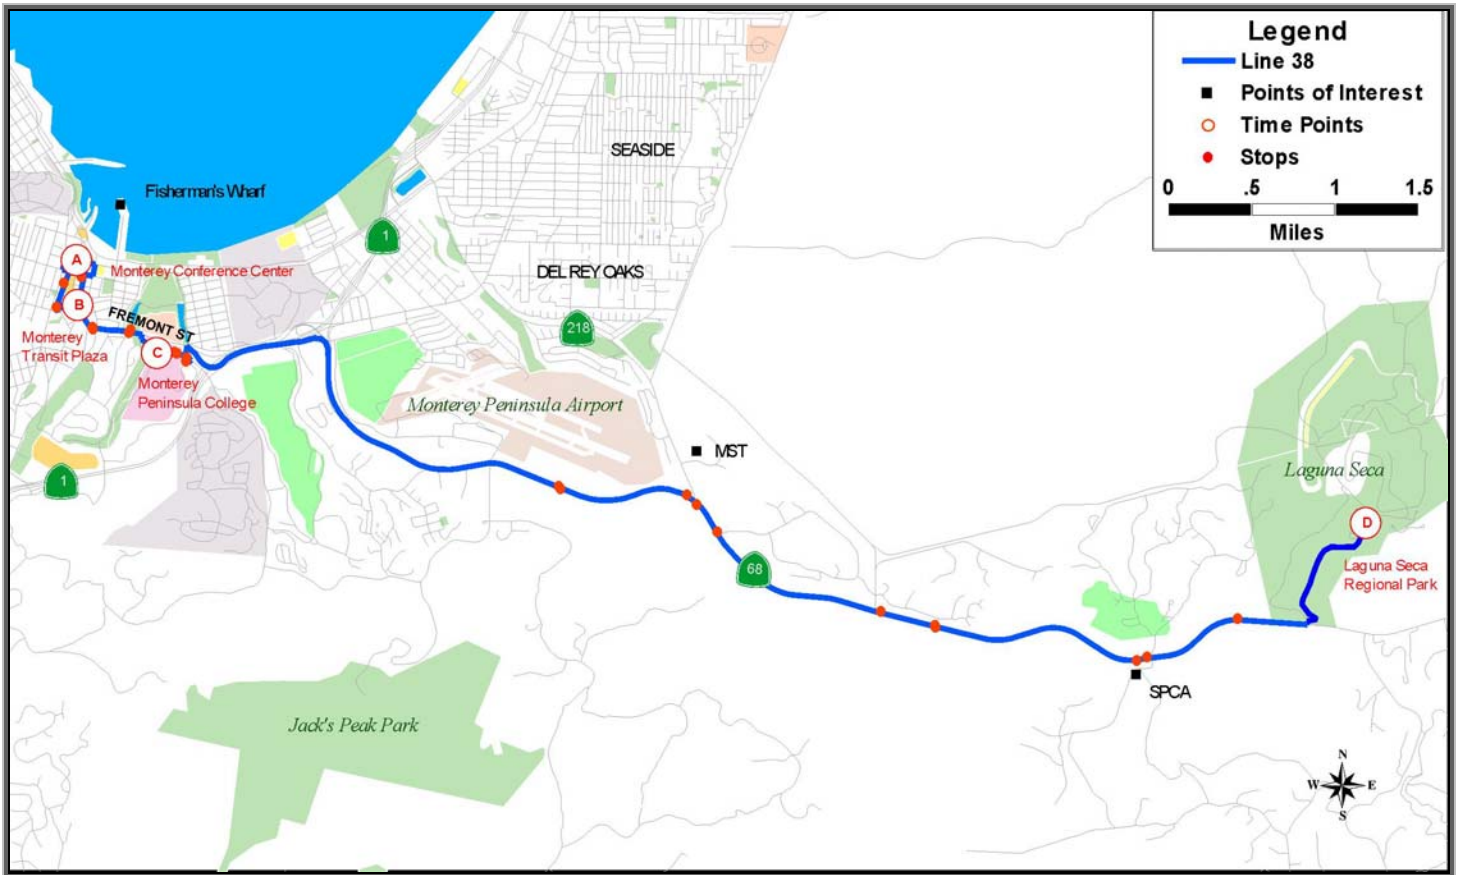

Line 38

Laguna Seca - Monterey

Major Markets: Monterey, Seaside, Del Rey Oaks, and Laguna Seca.

Major Landmarks: Monterey Conference Center., Monterey Transit Plaza, Monterey Peninsula College, SPCA, and the Laguna Seca Regional Park

Service	Time	Headway
Special	7:00 am – 6:28 pm	1 hour

Roundtrip Distance **20.3 miles**
 Number of Stops **31 stops**
 Passengers Per Hour **15.65 pph**