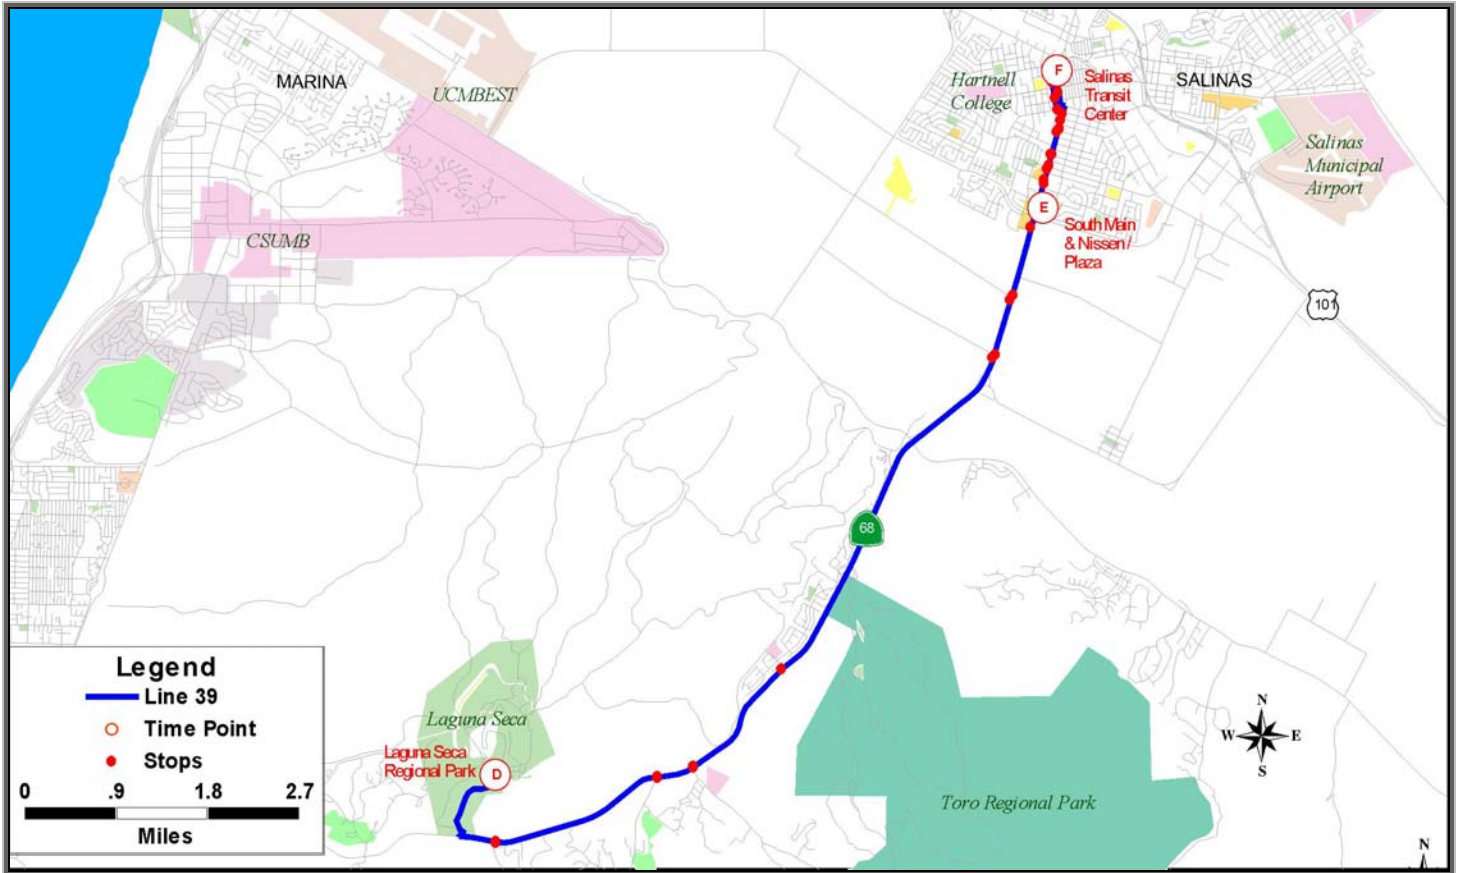

# Line 39

# Laguna Seca - Salinas

**Major Markets:** Laguna Seca and Salinas

**Major Landmarks:** Laguna Seca Regional Park and the Salinas Amtrak.

Service	Time	Headway
Special	7:00 am – 6:28 pm	1 hour

Roundtrip Distance **23.0 miles**  
 Number of Stops **33 stops**  
 Passengers Per Hour **15.65 pph**