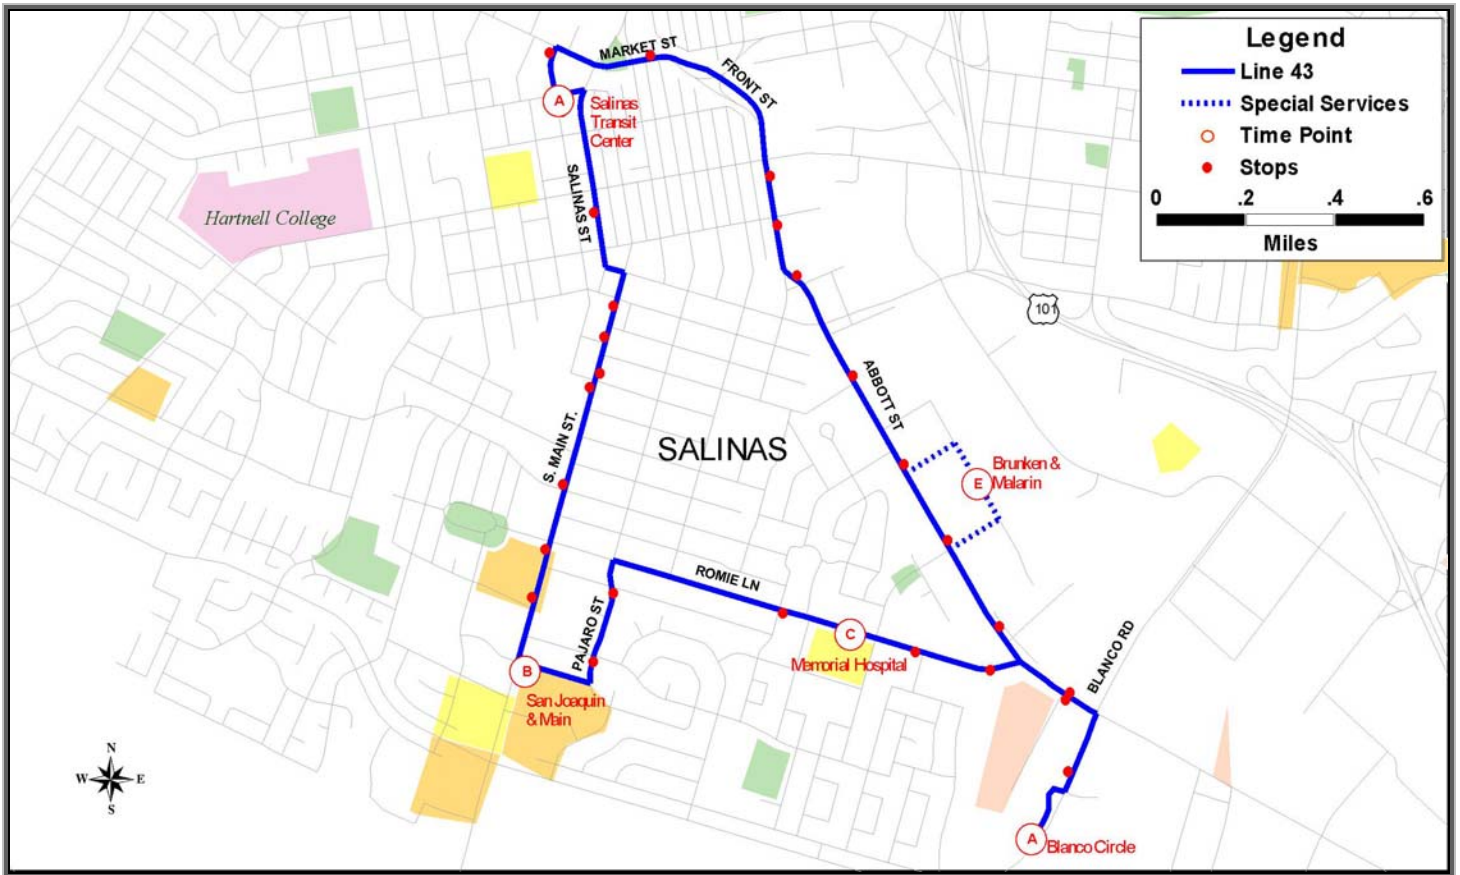

Line 43

Memorial Hospital

Major Markets: Salinas

Major Landmarks: Salinas City Hall, Stienbeck Library, South Salinas Doctors on Duty, Salinas Valley Memorial Hospital, Salinas YMCA, Salinas High School, San Jose State University, and the Star Center.

Service	Time	Headway
Weekdays	6:45 am – 6:20 pm	1 hour
Saturdays	6:45 am – 6:20 pm	1 hour
Sundays	8:45 am – 5:22 pm	1 hour
Holidays	Not in Service	

Roundtrip Distance **5.6 miles**
 Number of Stops **30 stops**
 Passengers Per Hour **19.76 pph**