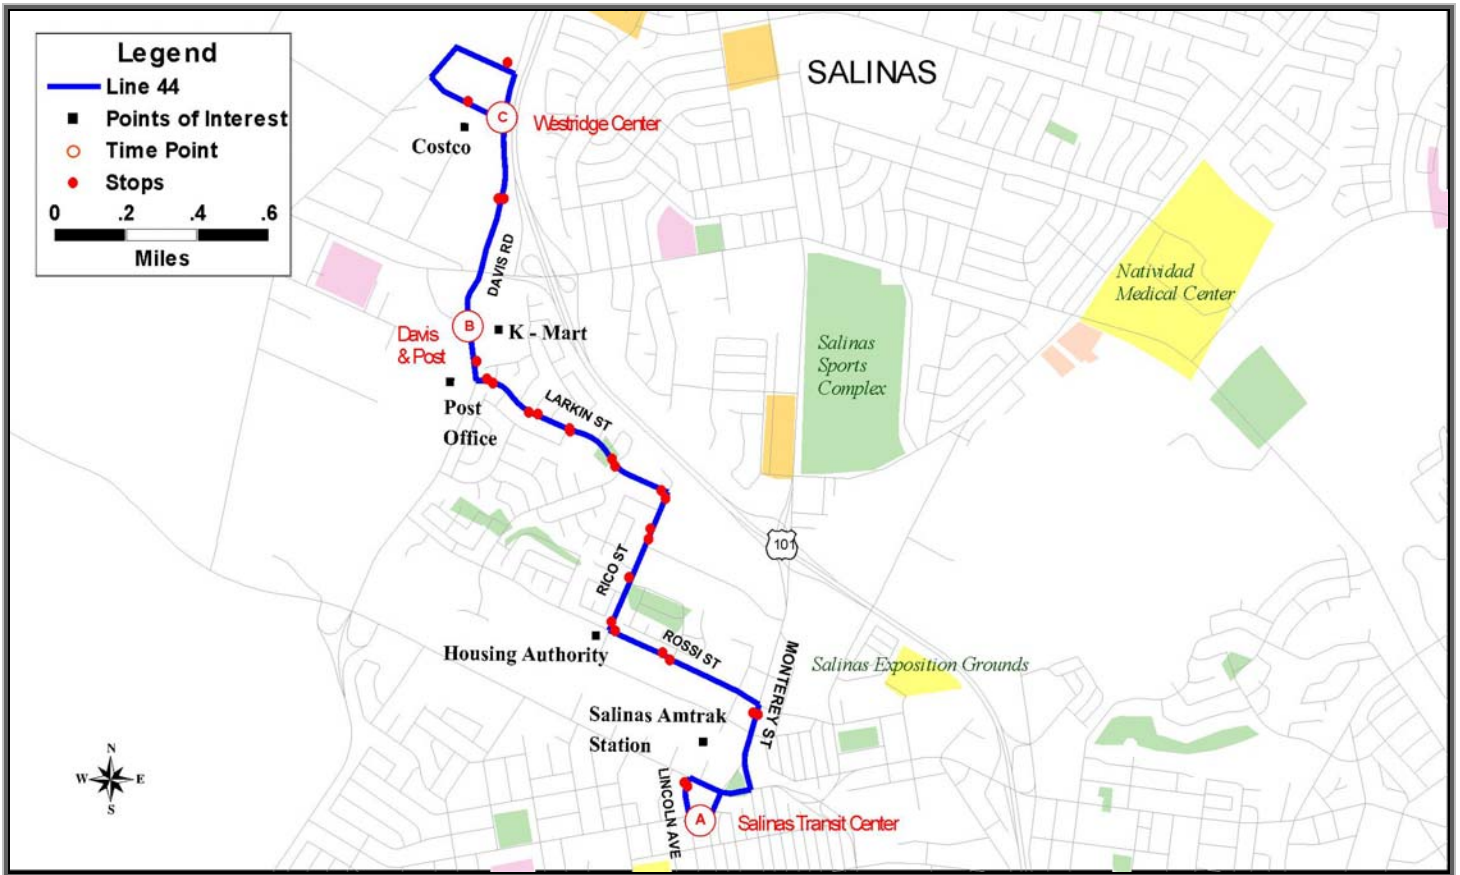

Line 44

Westridge

Major Markets: Salinas

Major Landmarks: Davis Post Office, K-mart Salinas, Westridge Shopping Center, and the Salinas Amtrak.

Service	Time	Headway
Weekdays	6:48 am – 6:45 pm	1 hour
Saturdays	6:48 am – 6:45 pm	1 hour
Sundays	8:55 am – 6:09 pm	1 hour
Holidays	Not in Service	

Roundtrip Distance **6.0 miles**
 Number of Stops **28 stops**
 Passengers Per Hour **14.73 pph**