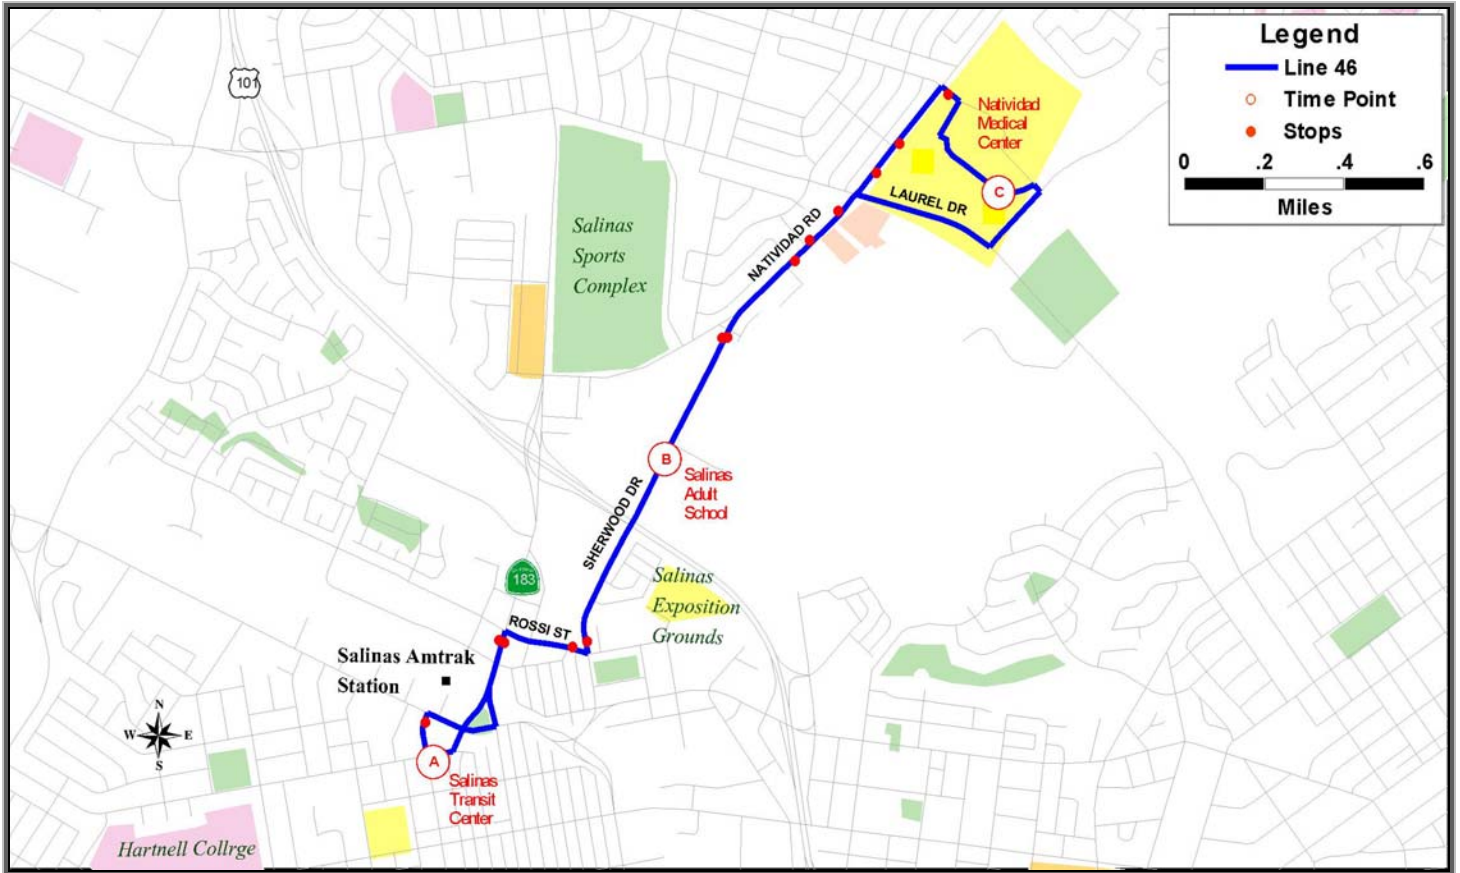

Line 46

Natividad

Major Markets: Salinas

Major Landmarks: Natividad Medical Center, Salinas Amtrak, and Salinas Adult School.

Service	Time	Headway
Weekdays	6:15 am – 6:45 pm	1 hour
Saturdays	6:15 am – 6:45 pm	1 hour
Sundays	7:15 am – 6:27 pm	1 hour
Holidays	Not in Service	

Roundtrip Distance **5.4 miles**
 Number of Stops **17 stops**
 Passengers Per Hour **25.40 pph**