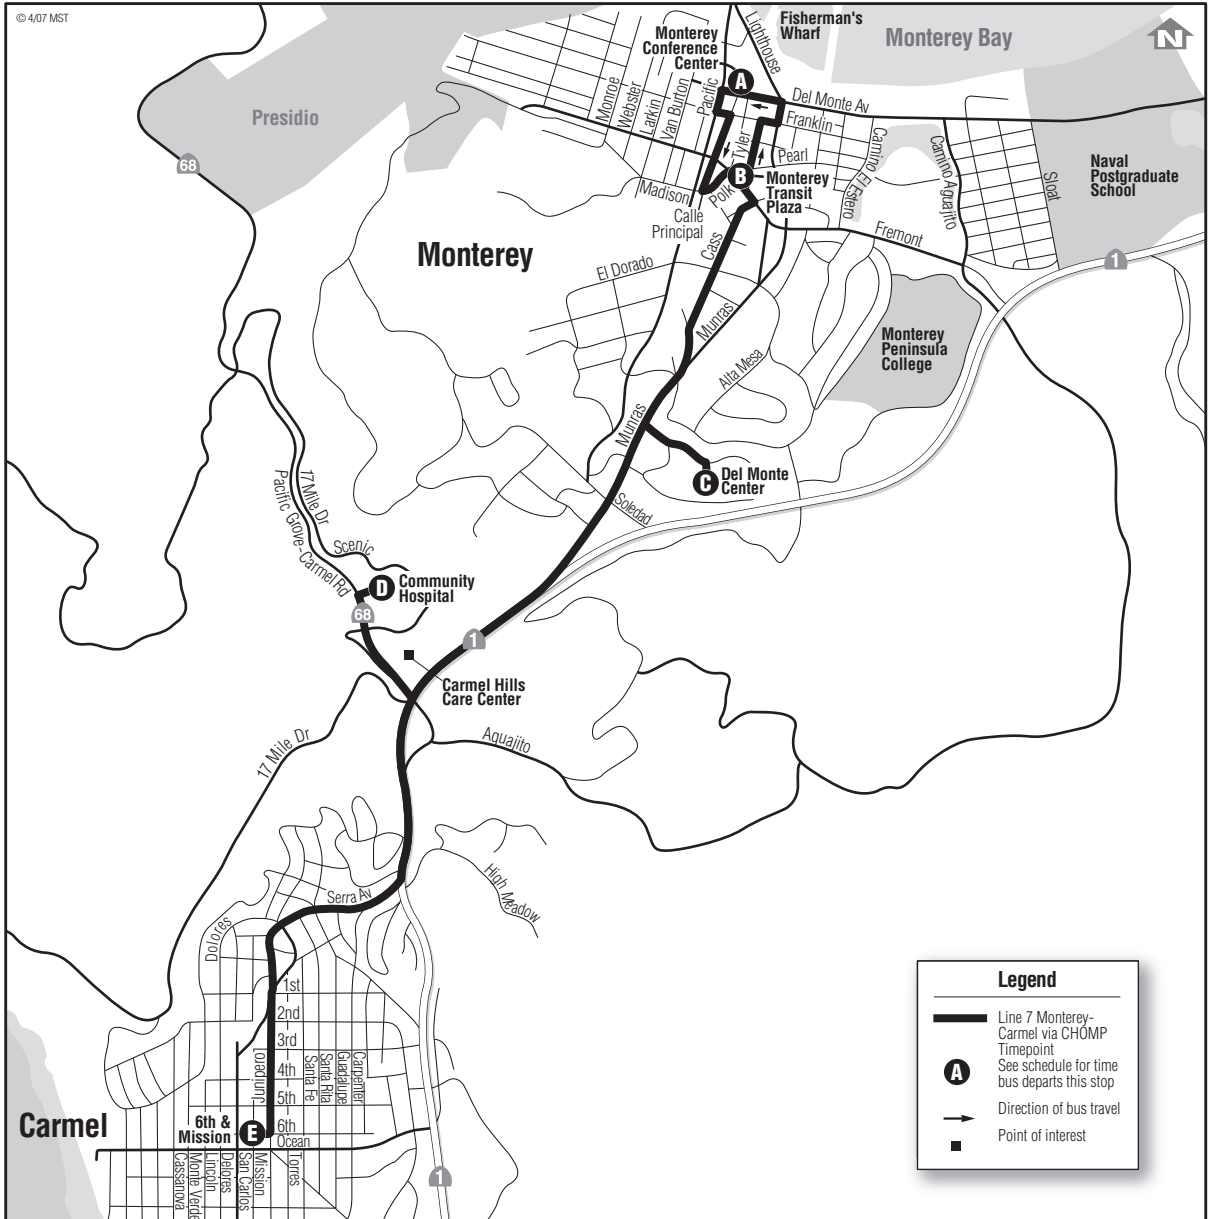

7 Carmel via CHOMP

7 Monterey via CHOMP

Continued on next page

7 Carmel via CHOMP

Weekdays*

Monterey Conference Center A	Monterey Transit Plaza B	Del Monte Center C	Community Hospital D	Carmel 6th & Mission E
8:55	9:00	9:06	9:14	9:22
9:55	10:00	10:06	10:14	10:22
10:55	11:00	11:06	11:14	11:22
11:55	12:00	12:06	12:14	12:22
12:55	1:00	1:06	1:14	1:22
1:55	2:00	2:06	2:14	2:22
2:55	3:00	3:06	3:14	3:22
3:55	4:00	4:06	4:14	4:22

7 Monterey via CHOMP

Weekdays*

Carmel 6th & Mission E	Community Hospital D	Del Monte Center C	Monterey Transit Plaza B	Monterey Conference Center A
9:22	9:32	9:39	9:45	9:55
10:22	10:32	10:39	10:45	10:55
11:22	11:32	11:39	11:45	11:55
12:22	12:32	12:39	12:45	12:55
1:22	1:32	1:39	1:45	1:55
2:22	2:32	2:39	2:45	2:55
3:22	3:32	3:39	3:45	3:55
4:22	4:32	4:39	4:45	4:55

Notes:

Line 7 will **supplement** DART service to CHOMP, which will continue to operate 7 days a week.

*Line 7 does not operate on Thanksgiving, Christmas, or New Year's Day.