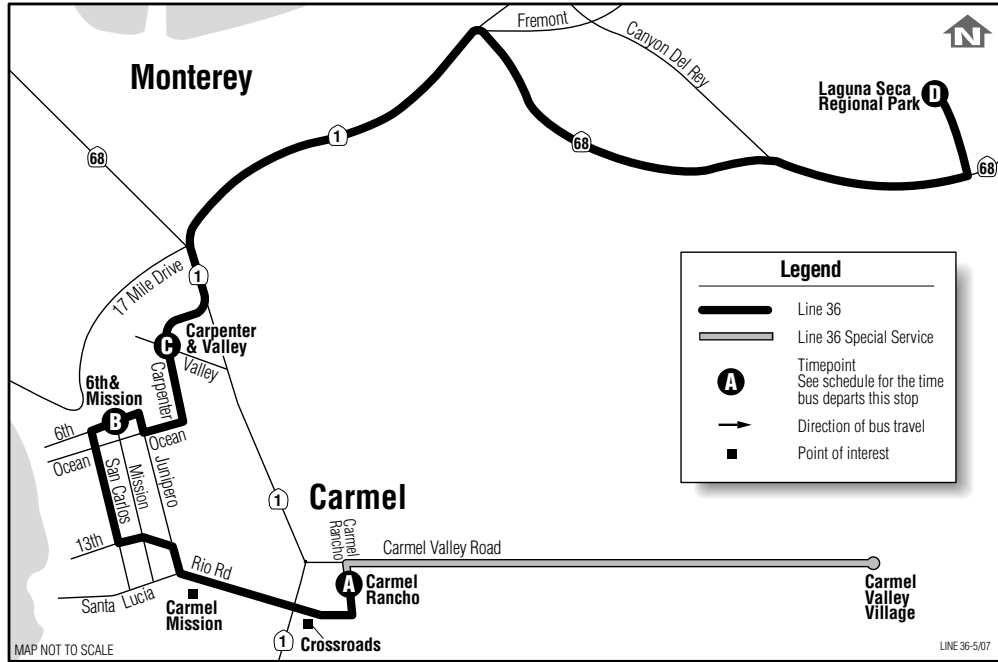

36 Laguna Seca-Carmel

36 Laguna Seca

Carmel Rancho A	Carmel 6th & Mission B	Carpenter & Valley C	Laguna Seca Regional Park D
7:00	7:10	7:14	7:35
8:00	8:10	8:14	8:35
9:00	9:10	9:14	9:35
10:00	10:10	10:14	10:35
11:00	11:10	11:14	11:35
1:40	--	--	2:15
2:40	--	--	3:15
3:40	--	--	4:15
4:40	--	--	5:15

36 Carmel

Laguna Seca Regional Park D	Carpenter & Valley C	Carmel 6th & Mission B	Carmel Rancho A
7:35	--	--	7:59
8:35	--	--	8:59
9:35	--	--	9:59
10:35	--	--	10:59
1:00	1:20	1:28	1:38
2:00	2:20	2:28	2:38
3:00	3:20	3:28	3:38
4:00	4:20	4:28	4:38
5:00	5:20	5:28	5:38
6:00	6:20	6:28	6:38

– Line 36 is Special Event Service to Laguna Seca and only operates for selected events.

Special Event Service to Laguna Seca is operated by MST. Check with MST to confirm time and days of operation **1-888-MST-BUS1** or visit www.mst.org.