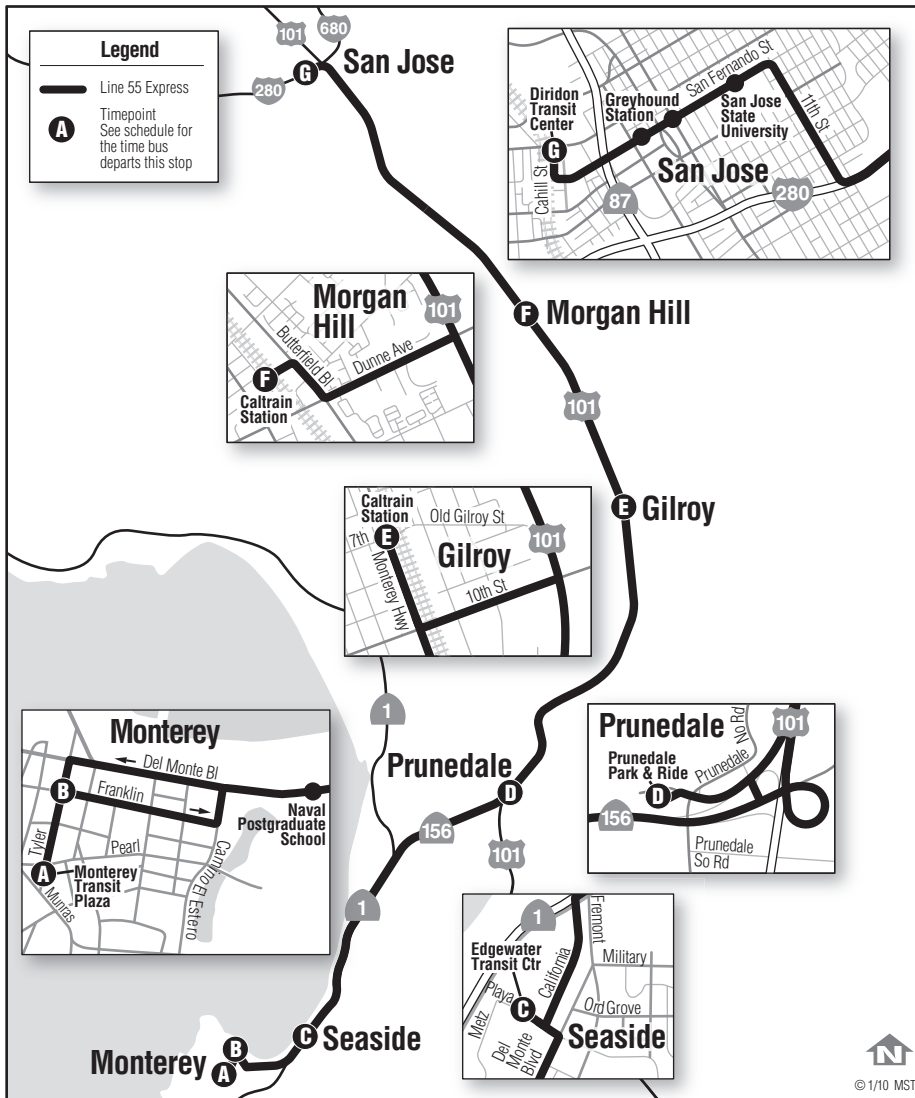

55 Monterey – San Jose Express

Although MST tries to ensure reliable wireless internet service, circumstances beyond our control may limit availability.

55 San Jose Express

Weekdays

Notes								Amtrak Capitol Corridor		Caltrain	
	Monterey Transit Plaza A	Tyler & Franklin B	Edgewater Transit Exchange C	Prunedale Park & Ride D	Gilroy Caltrain Station E	Morgan Hill Caltrain Station F	San Jose Diridon Station G	Layover Time	Departs San Jose Diridon Station	Layover Time	Departs San Jose Diridon Station
A	--	3:25	--	--	4:15	--	4:58	1:42	6:40		
	5:00	--	5:12	5:34	6:01	6:28	7:13	1:42	9:05	See caltrain.org for schedules during construction.	
	9:50	--	10:02	10:24	10:51	11:18	12:03	0:17	12:20		
	3:18	--	3:30	3:52	4:19	4:46	5:31	0:19	5:50		
A	--	5:15	--	--	6:10	--	7:15	--	--		
Saturday & Sunday*											
	5:22	--	5:34	5:56	6:23	6:50	7:35	0:15	7:50	See caltrain.org for schedules during construction.	
	10:24	--	10:36	10:58	11:25	11:52	12:37	0:13	12:50		
	3:15	--	3:27	3:49	4:16	4:43	5:28	0:22	5:50		

Notes: Light Type = AM, **Bold Type = PM**. Schedules subject to traffic delays.

A = Line 79 serves these trips.

*Line 55 operates a Sunday schedule on Memorial Day, Independence Day, Labor Day, Thanksgiving Day, the day after Thanksgiving, Christmas Day, and New Year's Day, and a regular schedule on Martin Luther King Day, Presidents' Day, Veterans' Day, Christmas Eve, and New Year's Eve.