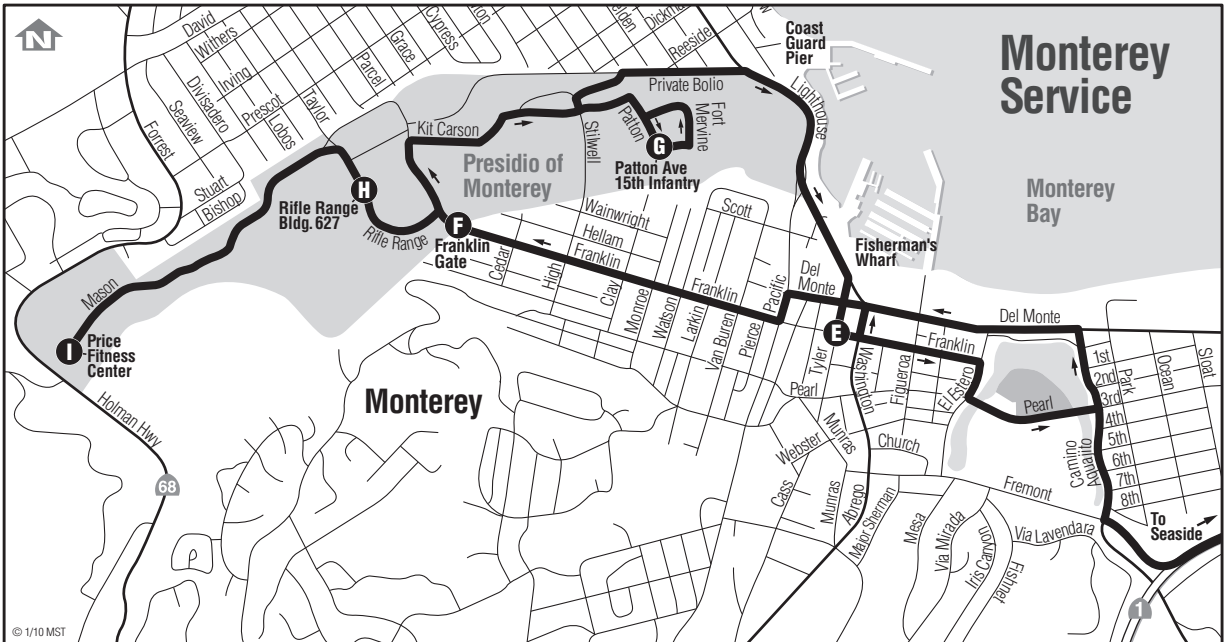

75 Presidio – Marshall Park Express

75 Presidio Express

Weekdays							
Notes	Malmedy & Kalborn A	Ardennes & Remagen B	Monterey Rd & Normandy C	Noumea & Luzon Rd. D	Tyler & Franklin E	Franklin Gate F	Price Fitness Center I
	5:55	6:01	6:09	6:13	6:28*	6:34	6:43
	6:25	6:31	6:39	6:43	7:00*	7:06	7:15
	6:55	7:01	7:09	7:13	7:30*	7:36	7:45
	--	--	--	--	11:05	11:11	11:19
	12:00	12:06	12:14	12:18	12:35	12:41	12:49
	--	--	--	--	3:55	4:01	4:09
	--	--	--	--	4:20	4:26	4:34
	4:53*	4:59*	5:07*	5:11	--	--	--
	5:20	5:26	5:34	5:38	5:55	6:01	6:08
	6:48	6:54	7:02	7:06	7:20	7:26	7:33
	8:13*	8:19*	8:26	--	--	--	--
	--	--	--	--	8:20	8:26	8:33
	9:11*	9:17*	9:24	--	--	--	--
	--	--	--	--	--	--	--
	10:11*	10:17*	10:24	--	--	--	--
Saturdays							
	7:02	7:08	7:15	7:19	7:34	7:40	7:48
	--	--	--	--	11:55	12:01	12:09
	12:48	12:54	1:02	1:06	1:21	1:27	1:35
	2:18	2:24	2:32	2:36	2:51	2:57	3:05
	3:48	3:54	4:02	--	--	--	--

Note:

* Depending on traffic conditions, bus may depart this location earlier than the time listed.

For entry onto the Presidio of Monterey military installation, you must present your valid military/DOD employee badge or identification card to security personnel at the gate entrance.