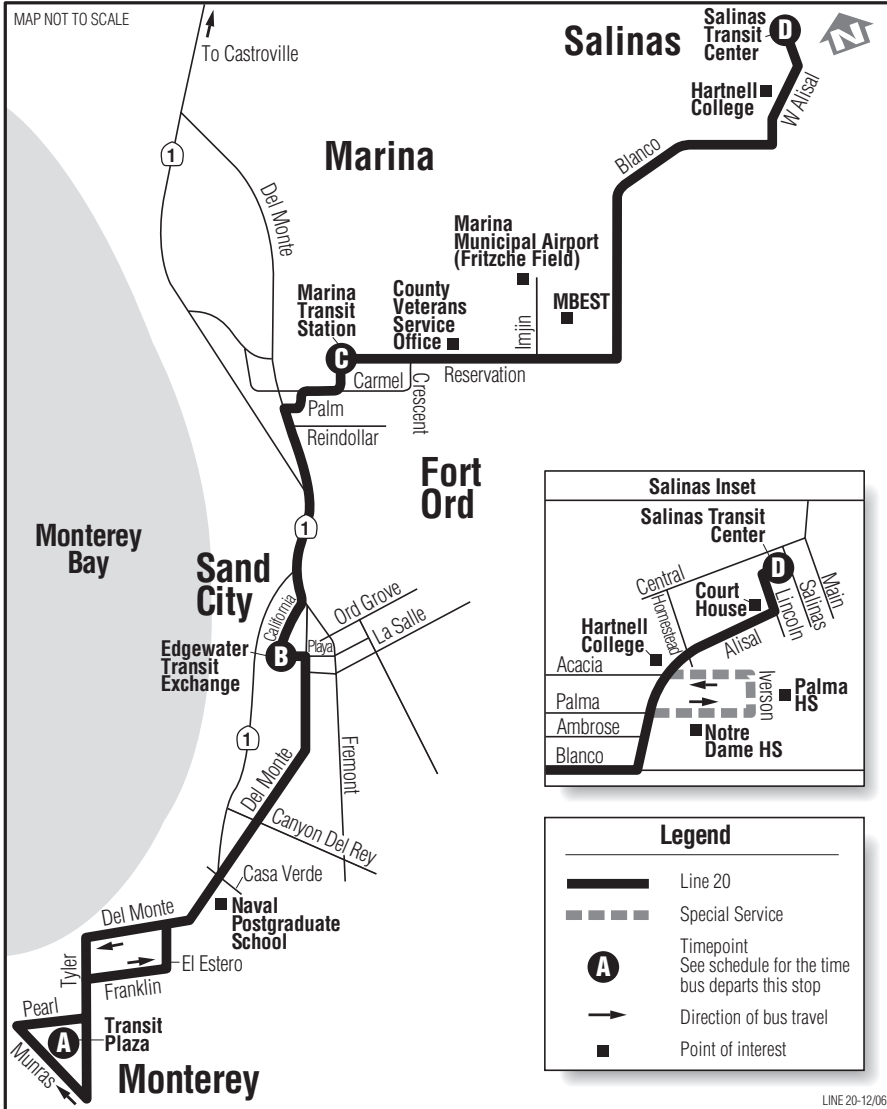

20 Salinas-Monterey via Marina

TRANSIT TIP  - Traveling from downtown Monterey to Edgewater? Take Line 16 instead for an express trip.

20 Salinas

Weekdays & Saturdays

Notes	Monterey Transit Plaza (A)	Edgewater Transit Exchange (B)	Marina Transit Station (C)	Salinas Transit Center (D)
B	6:15	6:30	6:48	7:08
	6:45	7:00	7:18	7:38
A,C	7:05	7:20	7:38	8:01
	7:15	7:30	7:48	8:08
	7:45	8:00	8:18	8:38
	8:15	8:30	8:48	9:08
	8:45	9:00	9:18	9:38
	9:15	9:30	9:48	10:08
	9:45	10:00	10:18	10:38
	10:15	10:30	10:48	11:08
	10:45	11:00	11:18	11:38
	11:15	11:30	11:48	12:08
	11:45	12:00	12:18	12:38
	12:15	12:30	12:48	1:08
	12:45	1:00	1:18	1:38
	1:15	1:30	1:48	2:08
	1:45	2:00	2:18	2:38
	2:15	2:30	2:48	3:08
	2:45	3:00	3:18	3:38
	3:15	3:35	3:53	4:11
	3:48	4:08	4:23	4:44
	4:15	4:35	4:53	5:11
	4:45	5:05	5:23	5:41
	5:18	5:36	5:50	6:09
	5:48	6:08	6:23	6:44
	6:18	6:36	6:46	7:09
A	6:48	7:03	7:18	--
	7:15	7:30	7:45	8:08
	8:15	8:30	8:45	9:08
	9:15	9:30	9:45	10:08
	10:15	10:30	10:45	11:08
	11:15	11:27	11:42	12:00

20 Salinas

Sundays

Monterey Transit Plaza A	Edgewater Transit Exchange B	Marina Transit Station C	Salinas Transit Center D
7:45	8:00	8:18	8:38
8:45	9:00	9:18	9:38
9:45	10:00	10:18	10:38
10:45	11:00	11:18	11:38
11:45	12:00	12:18	12:38
12:45	1:00	1:18	1:38
1:45	2:00	2:18	2:38
2:45	3:00	3:18	3:38
3:45	4:00	4:18	4:38
4:45	5:00	5:18	5:38
5:45	6:00	6:18	6:38

20 Monterey

Sundays

Salinas Transit Center D	Marina Transit Station C	Edgewater Transit Exchange B	Monterey Transit Plaza A
7:45	8:06	8:23	8:38
8:45	9:06	9:23	9:38
9:45	10:06	10:23	10:38
10:45	11:06	11:23	11:38
11:45	12:06	12:23	12:38
12:45	1:06	1:23	1:38
1:45	2:06	2:23	2:38
2:45	3:06	3:23	3:38
3:45	4:06	4:23	4:38
4:45	5:06	5:23	5:38
5:45	6:06	6:23	6:38
6:45	7:06	7:23	--