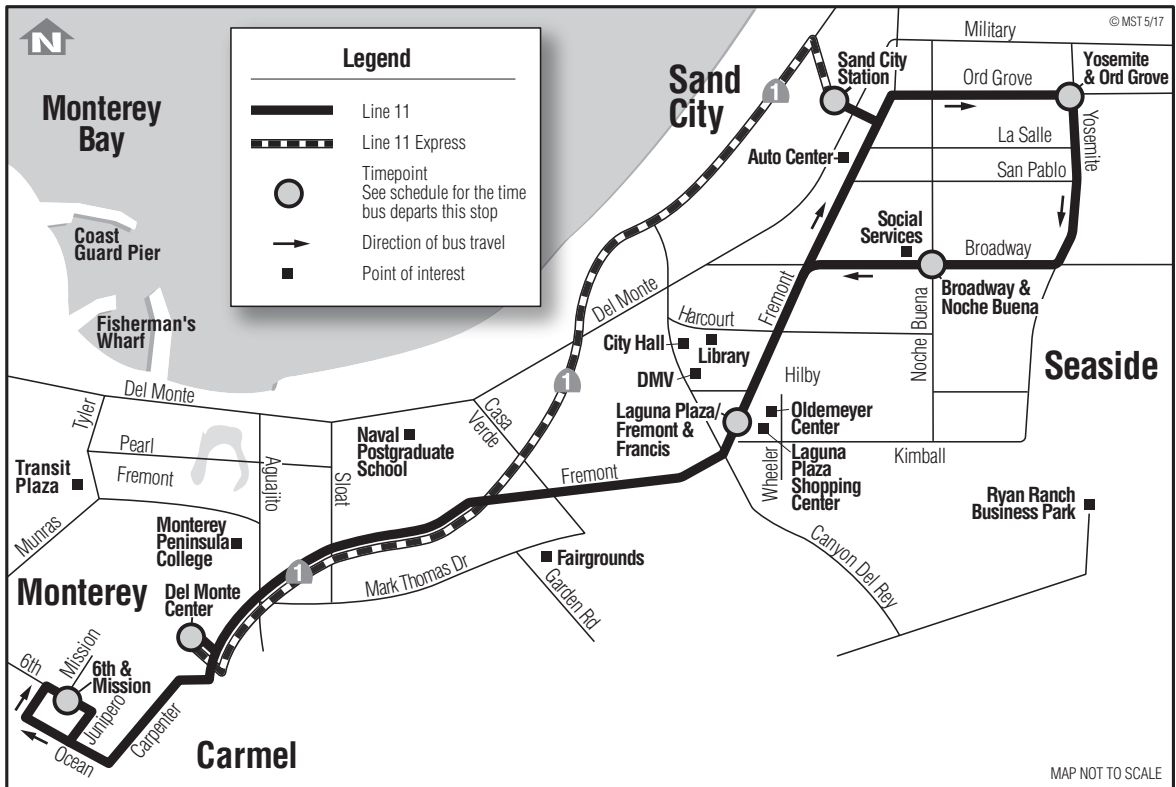

11 Carmel – Sand City

Primary / Discount
Primaria / Descuento
\$2.50 / \$1.25

11 Carmel

Daily*/Diario*

Notes	Sand City Station	Yosemite & Ord Grove	Broadway & Noche Buena	Fremont & Francis	Del Monte Center	Carmel 6th & Mission
	○	○	○	○	○	○
	7:07	7:12	7:17	7:22	--	7:39
	8:17	8:22	8:27	8:34	--	8:54
	9:27	9:32	9:37	9:42	9:55	10:06
	--	--	--	--	--	--
	3:22	3:27	3:32	3:37	3:51	4:02
	4:52	4:57	5:02	5:07	5:21	5:32
	6:22	6:27	6:32	6:37	6:51	7:02

11 Sand City

Daily*/Diario*

Notes	Carmel 6th & Mission	Del Monte Center	Laguna Plaza	Sand City Station
	○	○	○	○
A	7:41	7:51	--	8:05
A	8:56	9:08	--	9:22
A	10:10	10:22	--	10:36
	2:36	2:48	3:00	3:12
	4:06	4:18	4:30	4:45
	5:36	5:48	6:00	6:15
	7:06	7:17	7:26	7:38

Notes: A Express trips operating non-stop between Del Monte Center and Sand City Station.
* Line 11 does not operate on Thanksgiving, Christmas or New Year's Day.

Light Type = AM **Bold Type = PM**

Effective 8/25/18 47