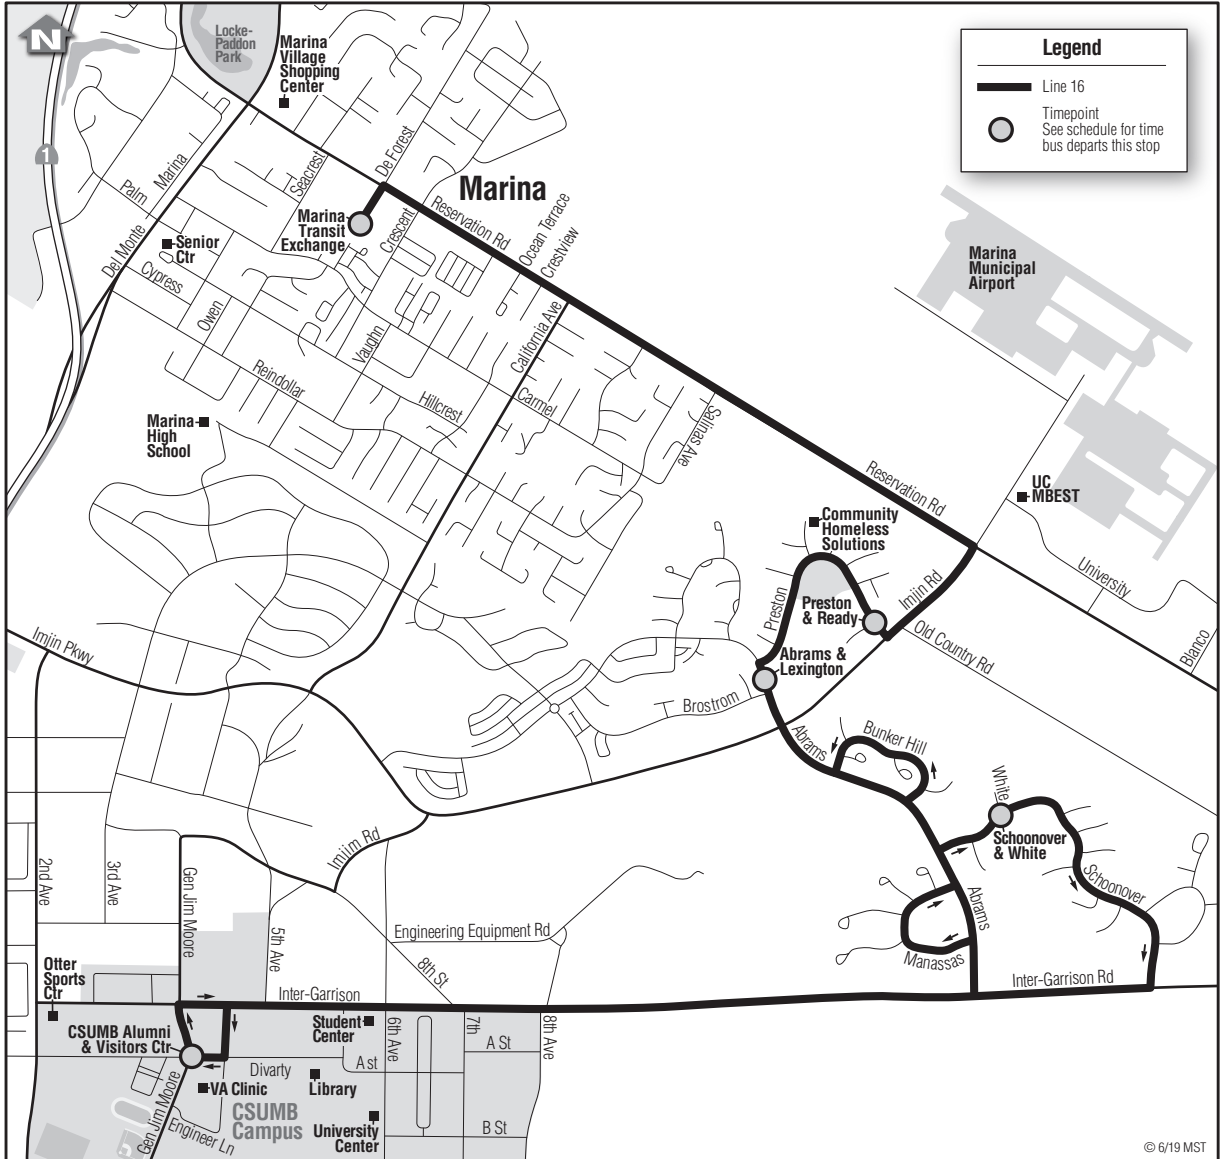

16 Marina–CSUMB

Primary / Discount
Primaria / Descuento
\$2.50 / \$1.25

© 6/19 MST

Continued on next page

16 Marina

Daily*/Diario*				
Notes	CSUMB Alumni & Visitor's Ctr	Schoonover & White Ct	Abrams & Lexington	Marina Transit Exchange
	○	○	○	○
	8:25	8:35	8:43	8:51
	9:25	9:35	9:43	9:51
	10:25	10:35	10:43	10:51
	11:25	11:35	11:43	11:51
	12:25	12:35	12:43	12:51
	1:25	1:35	1:43	1:51
	2:25	2:35	2:43	2:51
	3:25	3:35	3:43	3:51
	4:25	4:35	4:43	4:51
	5:25	5:35	5:43	5:51
	6:25	6:35	6:43	6:51

16 CSUMB

Daily*/Diario*				
Notes	Marina Transit Exchange	Preston & Ready	Schoonover & White Ct	CSUMB Alumni & Visitor's Ctr
	○	○	○	○
	7:55	8:01	8:09	8:22
	8:55	9:01	9:09	9:22
	9:55	10:01	10:09	10:22
	10:55	11:01	11:09	11:22
	11:55	12:01	12:09	12:22
	12:55	1:01	1:09	1:22
	1:55	2:01	2:09	2:22
	2:55	3:01	3:09	3:22
	3:55	4:01	4:09	4:22
	4:55	5:01	5:09	5:22
	5:55	6:01	6:09	6:22

Notes:

*Line 16 does not operate on Thanksgiving, Christmas or New Year's Day.

Light Type = AM **Light Type = PM**