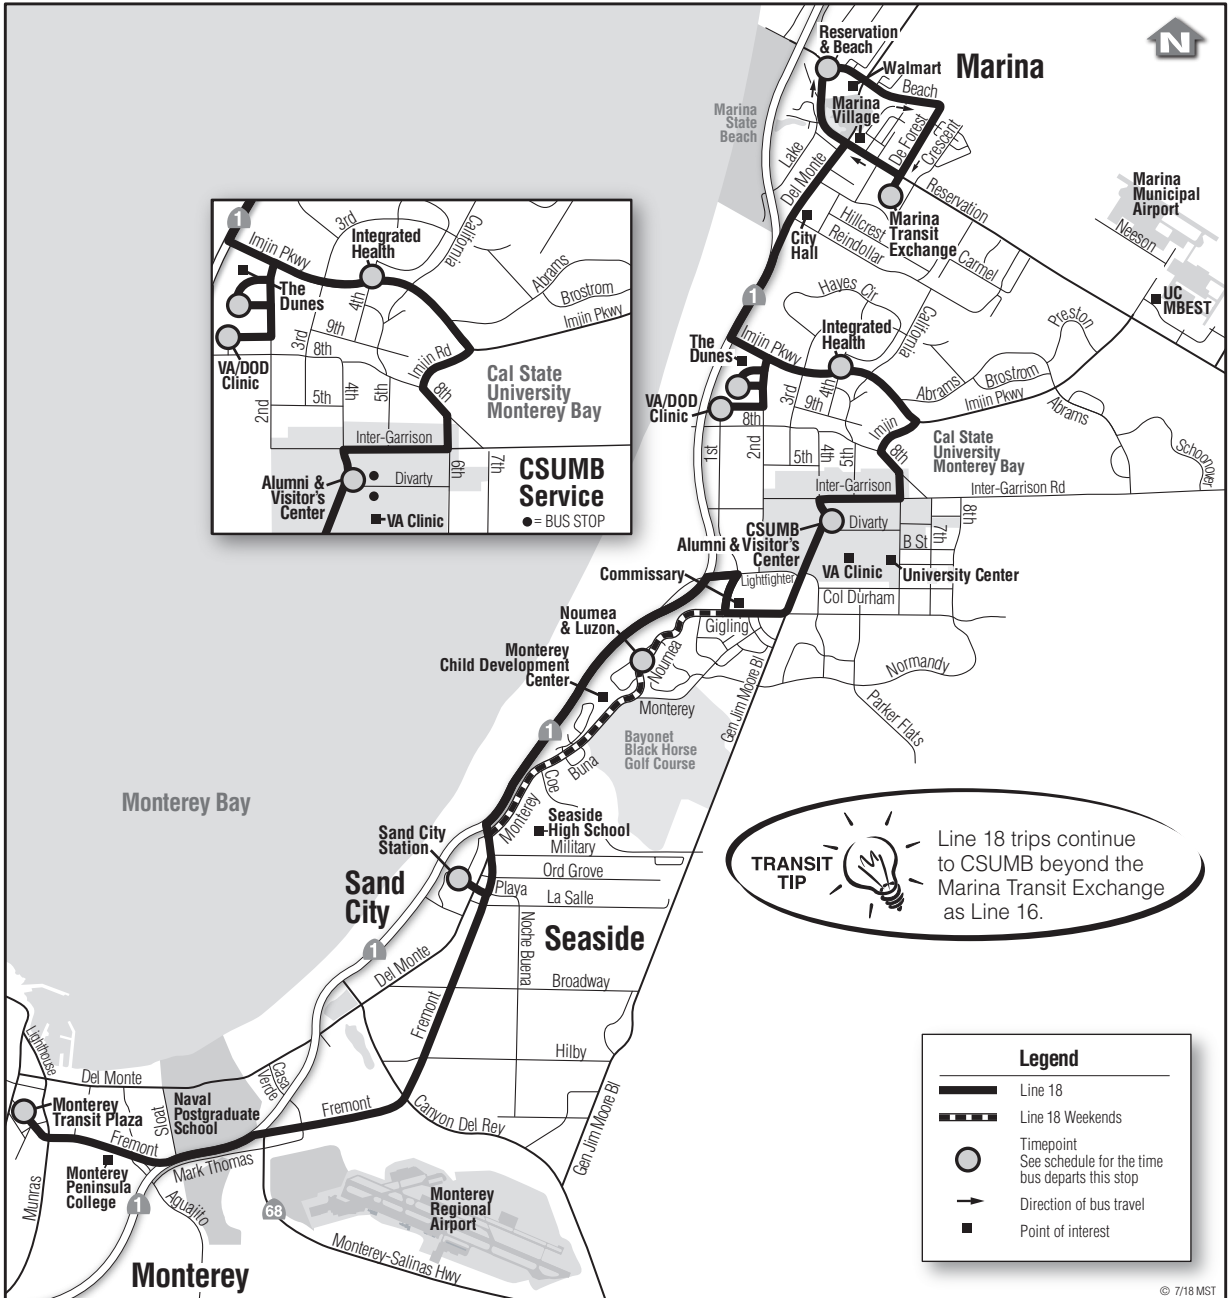

# 18 Monterey–Marina via CSUMB

Primary / Discount  
 Primaria / Descuento  
**\$2.50 / \$1.25**

© 7/18 MST

# 18 Marina

Notes: Light Type = AM **Light Type = PM**

A Saturdays only

B Trip continues as Line 16 to CSUMB

\*Line 18 does not operate on Thanksgiving, Christmas or New Year's Day.

Notes:

A Saturdays only

\*Line 18 does not operate on Thanksgiving, Christmas or New Year's Day.

Light Type = AM **Light Type = PM**