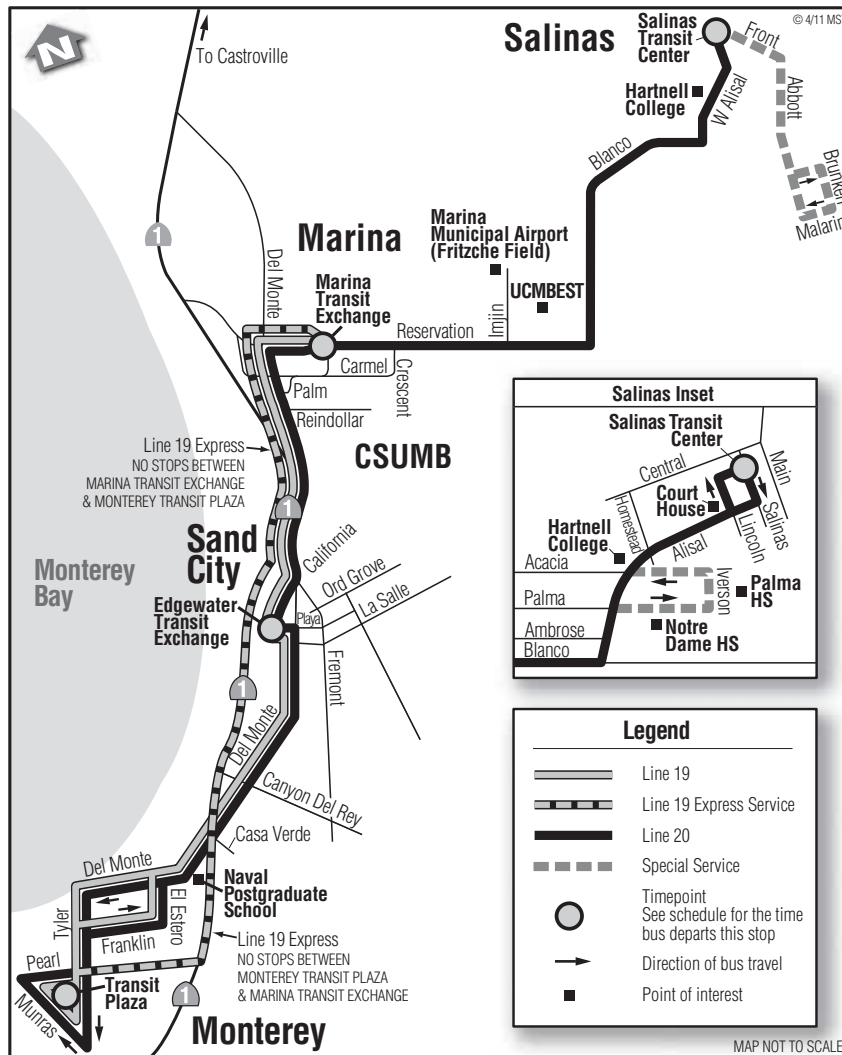

**19 Marina – Monterey**  
**20 Salinas – Monterey**

**\$2 / \$1**  
**via Marina \$3 / \$1.50**

**TRANSIT TIP** 

– Traveling between downtown Monterey and Edgewater? Take Lines 2X, 16 or 55 instead for an express trip.

Notes:  
 A Trip operates via express routing. Stops between Monterey Transit Plaza and Marina Transit Exchange will not be served.  
 B Serves Palma & Notre Dame High Schools on school days.  
 C This trip begins at Brunken & Malarin at 2:50 p.m. on weekdays only.  
 \* Line 19 does not operate on Thanksgiving, Christmas Day or New Year's Day.

Notes:

A Trip operates via express routing. Stops between Monterey Transit Plaza and Marina Transit Exchange will not be served.

\* Line 19 does not operate on Thanksgiving, Christmas Day or New Year's Day.