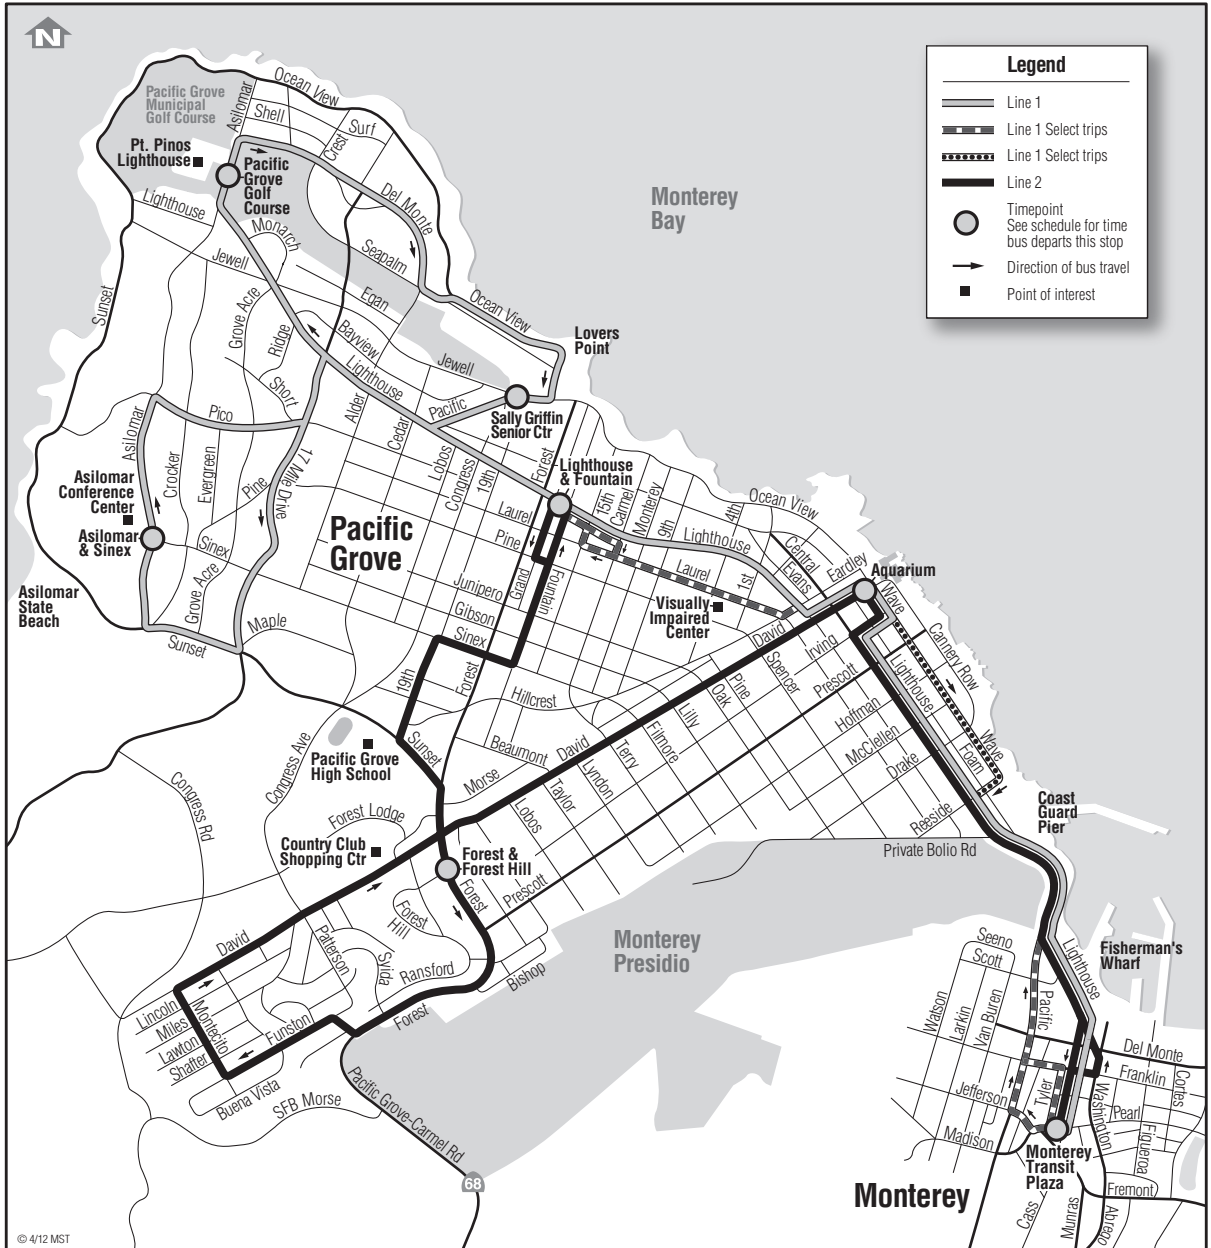

1 Asilomar–Monterey

2 Pacific Grove–Monterey

$2 / $1

1 Asilomar

2 Pacific Grove

Weekdays

Line	Notes	Monterey Transit Plaza	Aquarium	Pacific Grove Forest & Forest Hill	Pacific Grove Lighthouse & Fountain	Asilomar & Sinex	Pacific Grove Golf Course
1	B	5:50	6:00	--	6:03	6:11	6:17
2		6:15	6:25	6:31	6:49	--	--
1		6:45	6:55	--	7:00	--	--
1	B	7:00	7:10	--	7:13	7:21	7:27
2		7:15	7:25	7:31	7:49	--	--
1		7:45	7:55	--	8:00	--	--
1	B	8:00	8:10	--	8:13	8:21	8:27
2		8:15	8:25	8:31	8:49	--	--
1		8:45	8:55	--	9:00	9:21	9:27
1	B	9:00	9:10	--	9:13	--	--
2		9:15	9:25	9:31	9:49	--	--
1		9:45	9:55	--	10:00	10:08	10:14
2		10:15	10:25	10:31	10:49	--	--
1		10:45	10:55	--	11:00	11:08	11:14
2		11:15	11:25	11:31	11:49	--	--
1		11:45	11:55	--	12:00	12:08	12:14
2		12:15	12:25	12:31	12:49	--	--
1		12:45	12:55	--	1:00	1:08	1:14
2		1:15	1:25	1:31	1:49	--	--
1		1:45	1:55	--	2:00	2:08	2:14
2		2:15	2:25	2:31	2:49	--	--
1		2:45	2:55	--	3:00	--	--
1	B	3:00	3:10	--	3:13	3:21	3:27
2		3:15	3:25	3:31	3:49	--	--
1		3:45	3:55	--	4:00	--	--
1	B	4:00	4:10	--	4:13	4:21	4:27
2		4:15	4:25	4:31	4:49	--	--
1		4:45	4:55	--	5:00	--	--
1	B	5:00	5:10	--	5:13	5:21	5:27
2		5:15	5:25	5:31	5:49	--	--
1		5:45	5:55	--	6:00	--	--
1	B	6:00	6:10	--	6:13	6:21	6:27
2		6:15	6:25	6:31	6:49	--	--
1		6:45	6:55	--	7:00	--	--
1	B	7:00	7:10	--	7:13	7:21	7:27
2		7:15	7:25	7:31	7:49	--	--
2		8:15	8:25	8:31	8:49	--	--
2		9:15	9:25	9:31	9:49	--	--
2		10:15	10:25	10:31	10:49	--	--
1	D	11:05	11:15	--	--	--	--
1	D	11:27	11:37	--	--	--	--
1	D	11:55	12:05	--	--	--	--
1	D	1:00	1:07	--	--	--	--
1	D	2:05	2:12	--	--	--	--

1 Monterey

2 Monterey

Weekdays

Line	Notes	Pacific Grove Golf Course	Sally Griffin Senior Center	Pacific Grove Lighthouse & Fountain	Pacific Grove Forest & Forest Hill	Aquarium	Monterey Transit Plaza
1	B	6:17	6:21	6:28	--	6:33	6:43
1		--	--	6:49	--	6:54	7:07
2		--	--	7:00	7:11	7:24	7:37
1	B	7:27	7:31	7:38	--	7:43	7:55
1		--	--	7:49	--	7:54	8:07
2		--	--	8:00	8:11	8:24	8:37
1	B	8:27	8:31	8:38	--	8:43	8:55
1		--	--	8:49	--	8:54	9:07
2		--	--	9:00	9:11	9:24	9:35
1		--	--	9:20	--	9:25	9:35
1		9:27	9:31	9:38	--	9:43	9:55
2		--	--	9:49	10:01	10:15	10:26
1		10:14	10:18	10:25	--	10:30	10:40
2		--	--	10:49	11:01	11:15	11:26
1		11:14	11:18	11:25	--	11:30	11:40
2		--	--	11:49	12:01	12:15	12:26
1		12:14	12:18	12:25	--	12:30	12:40
2		--	--	12:49	1:01	1:15	1:26
1		1:14	1:18	1:25	--	1:30	1:40
2		--	--	1:49	2:01	2:15	2:26
1		2:14	2:18	2:25	--	2:30	2:40
1		--	--	2:49	--	2:54	3:07
2		--	--	3:00	3:11	3:24	3:37
1	B	3:27	3:31	3:38	--	3:43	3:55
1		--	--	3:49	--	3:54	4:07
2		--	--	4:00	4:11	4:24	4:37
1	B	4:27	4:31	4:38	--	4:43	4:55
1		--	--	4:49	--	4:54	5:07
2		--	--	5:00	5:11	5:24	5:37
1	B	5:27	5:31	5:38	--	5:43	5:55
1		--	--	5:49	--	5:54	6:07
2		--	--	6:00	6:11	6:24	6:37
1	B	6:27	6:31	6:38	--	6:43	6:53
1		--	--	6:49	--	6:54	7:04
2		--	--	7:00	7:11	7:24	7:34
1	B	7:27	7:31	7:38	--	7:43	7:53
1		--	--	7:49	--	7:54	8:04
1		--	--	8:49	--	8:54	9:04
1		--	--	9:49	--	9:54	10:04
1	D	--	--	10:49	--	10:54	11:04
1	C	--	--	11:00	--	11:05	11:14
1	A,D	--	--	--	--	11:15	11:27
1	A,D	--	--	--	--	11:37	11:49
1	D	--	--	--	--	12:05	12:12
1	D	--	--	--	--	1:10	1:17
1	D	--	--	--	--	2:15	2:22

Notes: A Trip operates on Wave Street

B Trip operates on Laurel Ave. in Pacific Grove and Pacific St. in Monterey (all other trips operate on Lighthouse Ave.)

C Monday through Thursday D Fridays only

Continued on next page