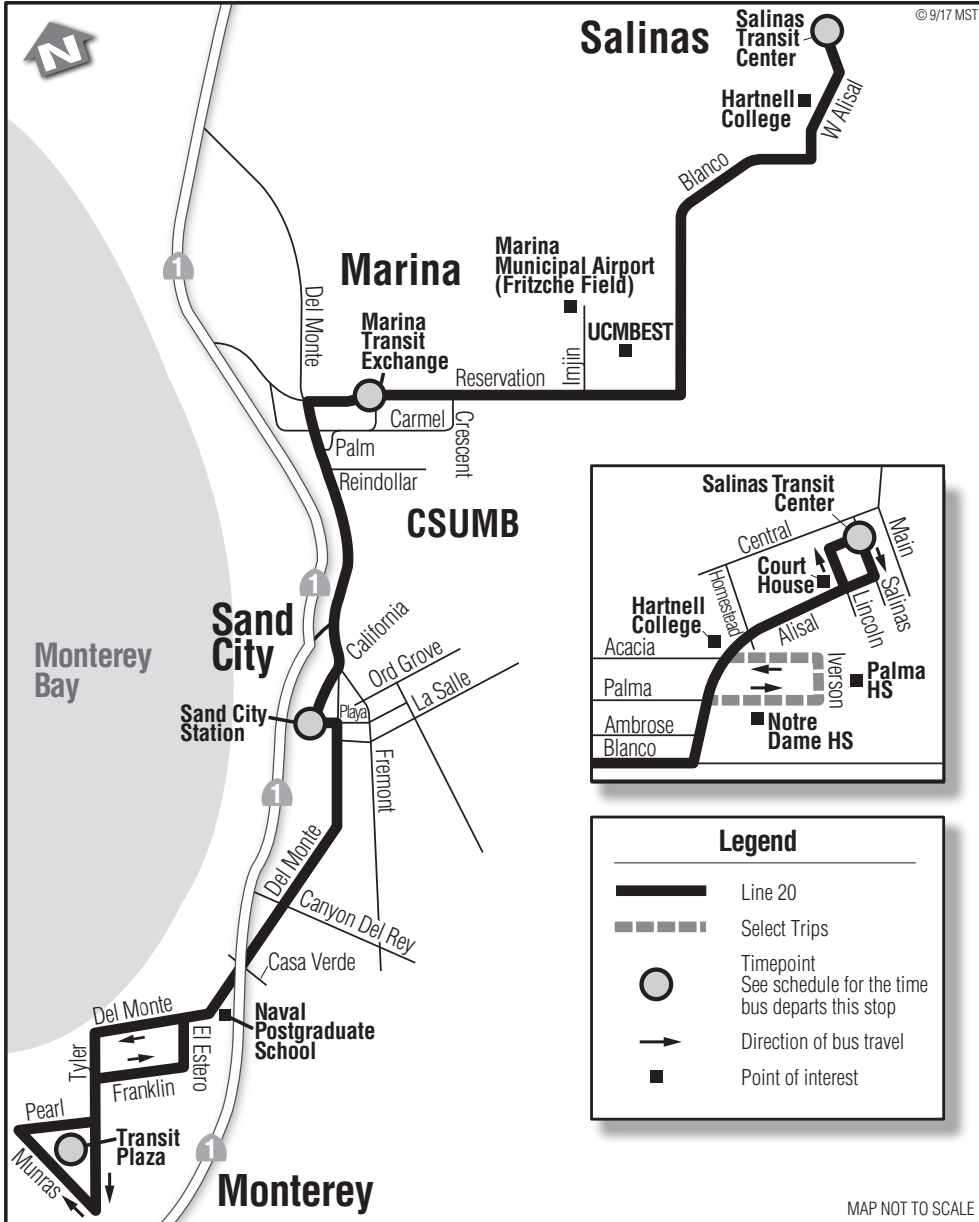

20 Salinas – Monterey

via Marina

Regional / Discount
Regional / Descuento

\$3.50 / \$1.75

Continued on next page

20 Salinas					
Weekdays					
Line	Notes	Monterey Transit Plaza	Sand City Station	Marina Transit Exchange	Salinas Transit Center
		○	○	○	○
		--	--	--	--
		--	--	--	--
		--	--	--	--
20		5:02	5:17	5:32	5:49
20		5:45	6:00	6:15	6:32
		--	--	--	--
20		6:15	6:30	6:48	7:08
20		6:45	7:00	7:18	7:38
20	A	7:05	7:20	7:38	8:05
20		7:45	8:05	8:23	8:43
20		8:20	8:40	8:58	9:18
20		8:50	9:10	9:28	9:48
		--	--	--	--
20		9:30	9:50	10:08	10:28
20		10:00	10:20	10:38	10:58
20		10:30	10:50	11:08	11:28
20		11:00	11:20	11:38	11:58
20		11:30	11:50	12:08	12:28
20		12:00	12:20	12:38	12:58
20		12:30	12:50	1:08	1:28
20		1:00	1:20	1:38	1:58
20		1:30	1:50	2:08	2:28
20		2:00	2:20	2:38	2:58
20		2:30	2:50	3:08	3:28
20		2:50	3:10	3:28	3:48
21	D	3:09	--	3:33	--
20		3:20	3:40	3:58	4:18
20		3:50	4:10	4:28	4:48
20		4:20	4:40	4:58	5:18
21	D	4:44	--	5:08	5:28
20		4:50	5:10	5:28	5:48
20		5:20	5:40	5:58	6:18
21	D	5:39	--	6:03	6:23
20		5:50	6:10	6:28	6:48
20		6:20	6:40	6:58	7:18
20		6:50	7:10	7:28	7:45
20		7:20	7:35	7:50	8:07
20		8:20	8:35	8:50	9:07
20		9:20	9:35	9:50	10:07
JAZZ A		10:40	11:10	11:25	11:40
JAZZ B		11:40	12:05	12:15	12:32
JAZZ B,C		12:22	12:43	12:53	1:10
JAZZ B,C		2:22	2:43	2:53	3:10

Notes: A Serves Palma & Notre Dame High Schools on school days.

D Trip operates as Line 21 Pebble Beach - Salinas Express with limited stops.

E Trip continues as Line 21 between Monterey Transit Plaza and Pebble Beach.

Notes:

B Board JAZZ Sand City at Monterey Transit Plaza. Trip continues as line 20 Salinas from Sand City Station.

C Fridays only.

D Trip operates as Line 21 Pebble Beach - Salinas Express with limited stops.