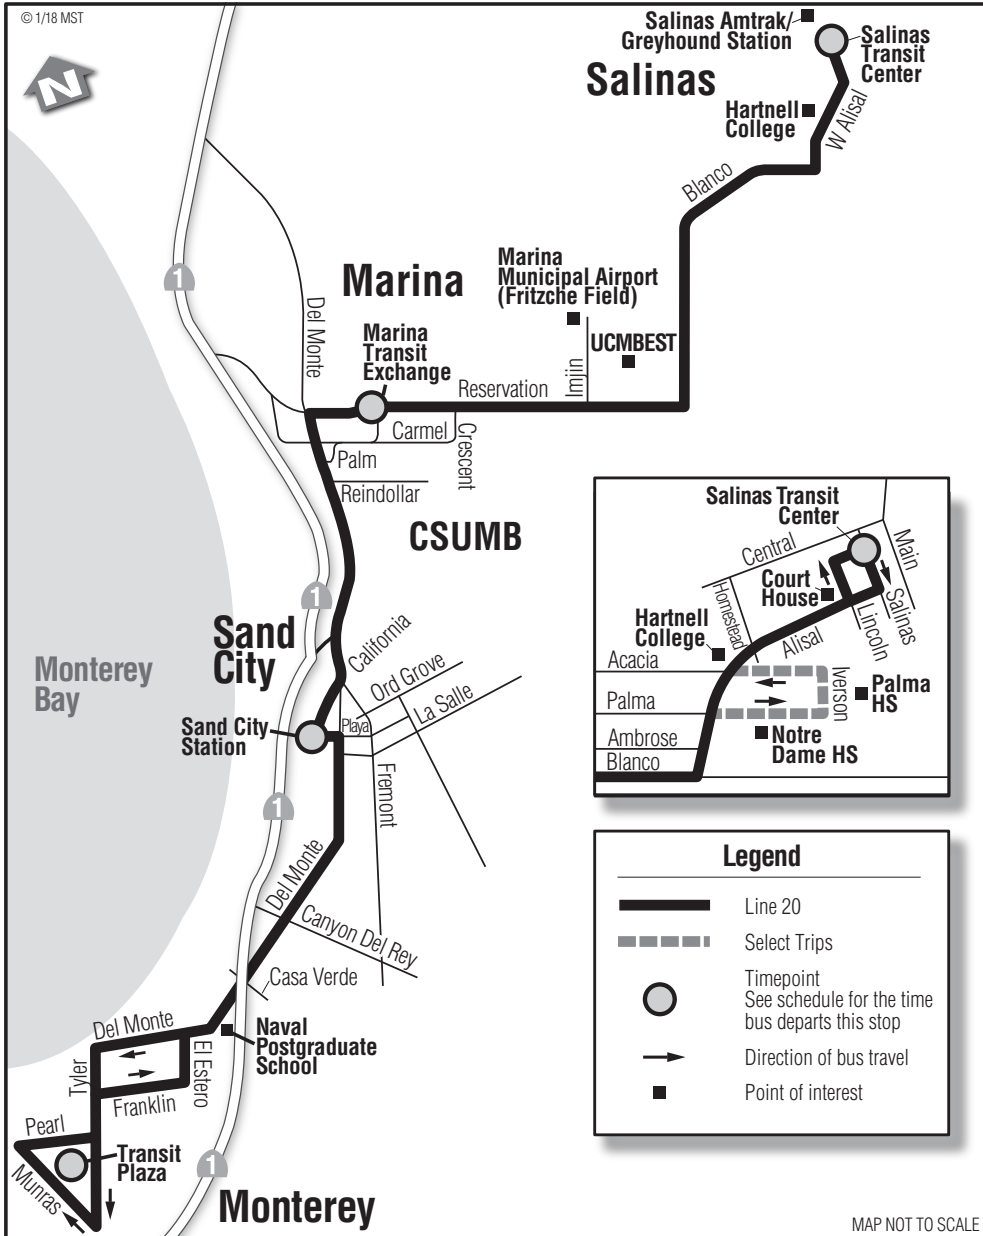

20 Salinas – Monterey

via Marina

Regional / Discount
Regional / Descuento

$3.50 / $1.75

Continued on next page

20 Salinas					
Weekdays/Días de la semana					
Line	Notes	Monterey Transit Plaza	Sand City Station	Marina Transit Exchange	Salinas Transit Center
		--	--	--	--
		--	--	--	--
		--	--	--	--
20		5:02	5:17	5:32	5:49
20		5:45	6:00	6:15	6:32
		--	--	--	--
20		6:15	6:30	6:48	7:08
20		6:45	7:00	7:18	7:38
20	A	7:05	7:20	7:38	8:05
20		7:45	8:05	8:23	8:43
20		8:20	8:40	8:58	9:18
20		8:50	9:10	9:28	9:48
		--	--	--	--
20		9:30	9:50	10:08	10:28
20		10:00	10:20	10:38	10:58
20		10:30	10:50	11:08	11:28
20		11:00	11:20	11:38	11:58
20		11:30	11:50	12:08	12:28
20		12:00	12:20	12:38	12:58
20		12:30	12:50	1:08	1:28
20		1:00	1:20	1:38	1:58
20		1:30	1:50	2:08	2:28
20		2:00	2:20	2:38	2:58
20		2:30	2:50	3:08	3:28
20		2:50	3:10	3:28	3:48
21	D	3:11	--	3:35	--
20		3:20	3:40	3:58	4:18
20		3:50	4:10	4:28	4:48
20		4:20	4:40	4:58	5:18
21	D	4:46	--	5:10	5:30
20		4:50	5:10	5:28	5:48
20		5:20	5:40	5:58	6:18
21	D	5:41	--	6:05	6:25
20		5:50	6:10	6:28	6:48
20		6:20	6:40	6:58	7:18
20		6:50	7:10	7:28	7:45
20		7:20	7:35	7:50	8:07
20		8:20	8:35	8:50	9:07
20		9:20	9:35	9:50	10:07
JAZZ A		10:40	11:10	11:25	11:40
JAZZ B		11:40	12:05	12:15	12:32
JAZZ B,C		12:15	12:43	12:53	1:10
JAZZ B,C		2:20	2:43	2:53	3:10

20 Monterey					
Weekdays/Días de la semana					
Line	Notes	Salinas Transit Center	Marina Transit Exchange	Sand City Station	Monterey Transit Plaza
20	F	4:45	5:01	5:11	5:22
20		5:10	5:28	5:40	5:54
20		5:40	5:58	6:12	6:27
21	D	6:00	6:16	--	6:38
20		6:10	6:31	6:45	7:00
20		6:40	7:01	7:18	7:38
21	D	7:00	7:18	--	7:50
20		7:15	7:36	7:55	8:15
20		7:45	8:06	8:25	8:45
20		8:15	8:36	8:55	9:15
20		8:50	9:11	9:28	9:50
20		9:20	9:41	9:58	10:20
20		9:50	10:11	10:28	10:50
20		10:15	10:36	10:53	11:15
20		10:45	11:06	11:23	11:45
20		11:15	11:36	11:53	12:15
20		11:45	12:06	12:23	12:45
20		12:15	12:36	12:53	1:15
20		12:45	1:06	1:23	1:45
20		1:15	1:36	1:53	2:15
20		1:45	2:06	2:23	2:45
20		2:15	2:36	2:53	3:15
20		2:45	3:06	3:23	3:45
20	A	3:10	3:36	3:54	4:14
20		3:35	3:56	4:14	4:31
		--	--	--	--
20		3:55	4:16	4:34	4:51
20		4:20	4:41	4:59	5:16
20		4:50	5:11	5:29	5:46
20		5:20	5:41	5:59	6:16
		--	--	--	--
20		5:55	6:16	6:32	6:47
		--	--	--	--
20		6:25	6:46	7:02	7:17
		--	--	--	--
20		7:25	7:43	7:57	8:12
		--	--	--	--
20		8:25	8:43	8:57	9:12
20		9:25	9:42	9:54	10:08
20		10:25	10:42	10:54	11:08
		--	--	--	--
		--	--	--	--
		--	--	--	--
		--	--	--	--

Notes: A Serves Palma & Notre Dame High Schools on school days. C Fridays only.

Light Type = AM **Bold Type = PM**

D Trip operates as Line 21 Pebble Beach - Salinas Express with limited stops.

E Trip continues as Line 21 between Monterey Transit Plaza and Pebble Beach.

Hartnell students boarding at W. Alisal & Homestead and other Hartnell College campus locations ride **free** with a valid Hartnell College photo student ID. Upon boarding a special Hartnell transfer will be issued allowing students to complete a one-way trip on any MST service.