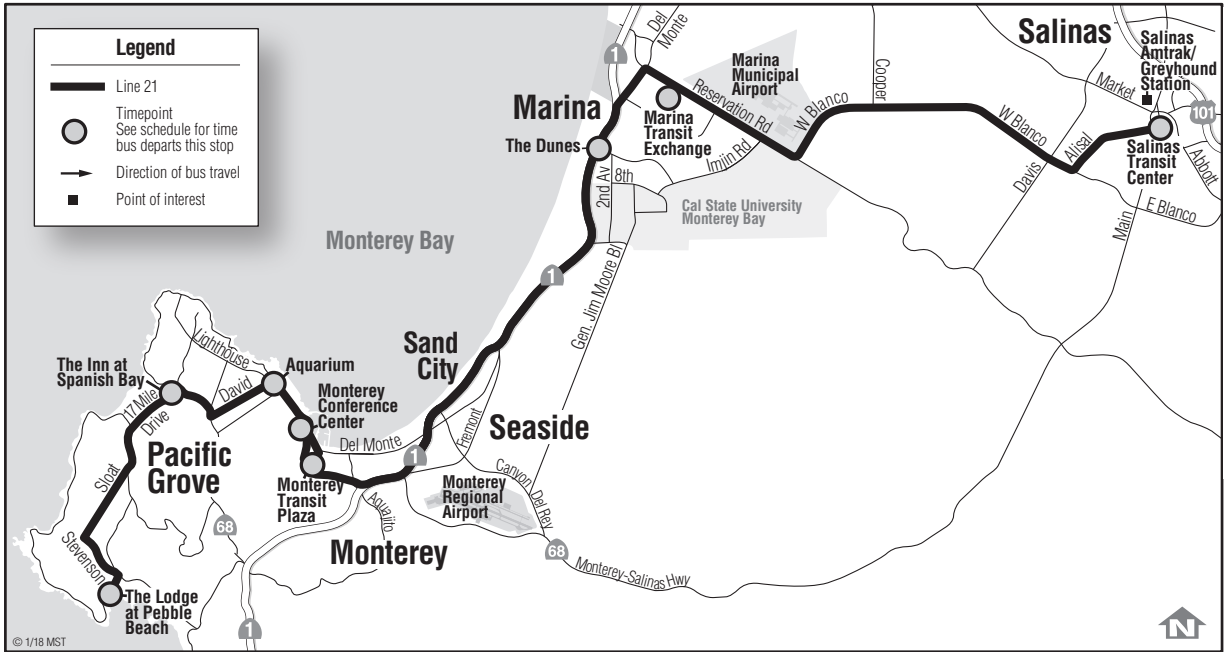

21 Pebble Beach – Salinas Express

Regional / Discount
Regional / Descuento
\$3.50 / \$1.75

21 Pebble Beach Express

Daily*/Diario*

Notes	Salinas Transit Center	Marina Transit Exchange	The Dunes	Monterey Transit Plaza	Monterey Conference Ctr	Aquarium	Inn at Spanish Bay	Lodge at Pebble Beach
A	4:45	5:01	--	5:22	5:24	5:29	5:39	5:51
	6:00	6:16	6:23	6:38	6:40	6:45	6:55	7:07
	7:00	7:18	7:26	7:50	7:52	7:58	8:08	8:20

21 Salinas Express

Daily*/Diario*

Notes	Lodge at Pebble Beach	Inn at Spanish Bay	Aquarium	Monterey Conference Ctr	Monterey Transit Plaza	The Dunes	Marina Transit Exchange	Salinas Transit Center
	2:35	2:47	2:58	3:06	3:11	3:27	3:35	--
	4:10	4:22	4:33	4:41	4:46	5:02	5:10	5:30
	5:05	5:17	5:28	5:36	5:41	5:57	6:05	6:25

Notes:
* Line 21 Pebble Beach Express does not operate on Thanksgiving, Christmas or New Year's Day.
A Trip operates as Line 20 between Salinas Transit Center and Monterey Transit Plaza.

Light Type = AM **Bold Type = PM**