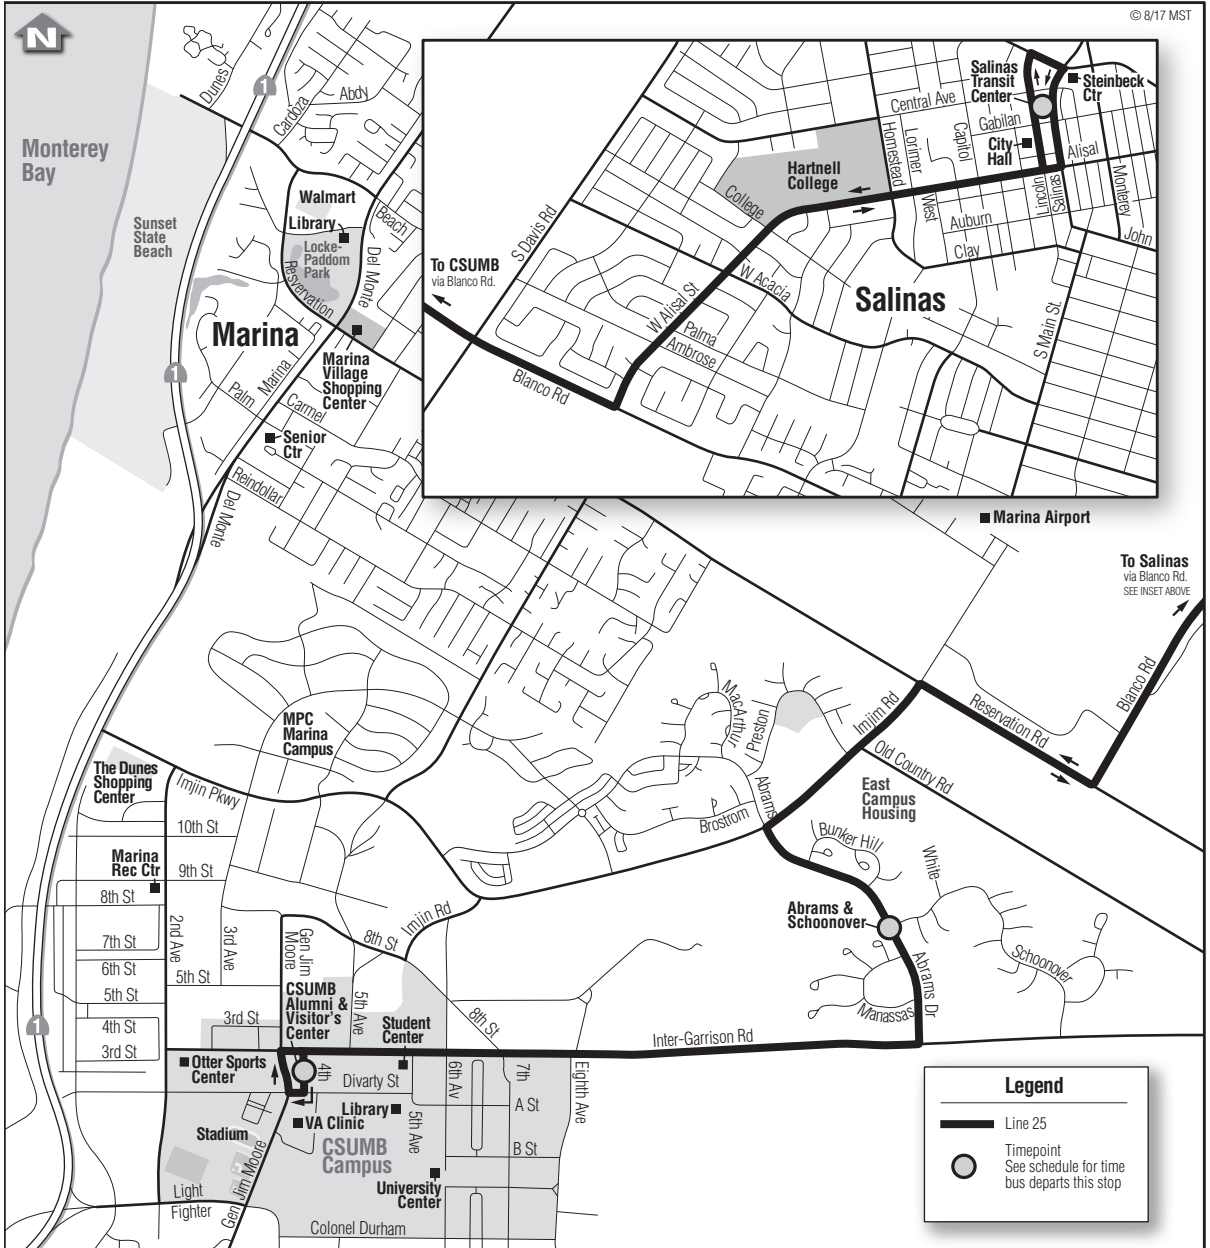

25 CSUMB—Salinas

Primary / Discount
Primaria / Descuento
\$2.50 / \$1.25

25 CSUMB

Weekdays*			
Notes	Salinas Transit Center	Abrams Rd & Schoonover	CSUMB Alumni & Visitor's Ctr
	○	○	○
	6:23	6:40	6:50
	7:23	7:40	7:50
	8:23	8:40	8:50
	9:23	9:40	9:50
	10:23	10:40	10:50
	11:23	11:40	11:50
	12:23	12:40	12:50
	1:23	1:40	1:50
	2:23	2:40	2:50
	3:23	3:40	3:50
	4:23	4:40	4:50
	5:23	5:40	5:50
	6:23	6:40	6:50
	7:23	7:40	7:50
	8:23	8:40	8:50
	9:23	9:40	9:50
Saturdays & Sundays*			
	--	--	--
	10:42	10:58	11:07
	11:42	11:58	12:07
	12:42	12:58	1:07
	1:42	1:58	2:07
	2:42	2:58	3:07
	3:42	3:58	4:07
	4:42	4:58	5:07
	5:42	5:58	6:07
	6:42	6:58	7:07
	7:42	7:58	8:07
	8:42	8:58	9:07
	9:42	9:58	10:07

25 Salinas

Weekdays*			
Notes	CSUMB Alumni & Visitor's Ctr	Abrams Rd & Schoonover	Salinas Transit Center
	○	○	○
	6:55	7:04	7:22
	7:55	8:04	8:22
	8:55	9:04	9:22
	9:55	10:04	10:22
	10:55	11:04	11:22
	11:55	12:04	12:22
	12:55	1:04	1:22
	1:55	2:04	2:22
	2:55	3:04	3:22
	3:55	4:04	4:22
	4:55	5:04	5:22
	5:55	6:04	6:22
	6:55	7:04	7:22
	7:55	8:04	8:22
	8:55	9:04	9:22
	10:05	10:14	10:32
Saturdays & Sundays*			
	10:12	10:21	10:39
	11:12	11:21	11:39
	12:12	12:21	12:39
	1:12	1:21	1:39
	2:12	2:21	2:39
	3:12	3:21	3:39
	4:12	4:21	4:39
	5:12	5:21	5:39
	6:12	6:21	6:39
	7:12	7:21	7:39
	8:12	8:21	8:39
	9:12	9:21	9:39
	10:12	10:21	10:39

Notes:

Light Type = AM **Bold Type = PM**

* No holiday service. Operates a Sunday schedule on Labor Day and a Saturday schedule on the Friday after Thanksgiving.

Students boarding at W. Alisal & Homestead in Salinas and other Hartnell College campus locations ride **free** with a valid Hartnell College photo student ID. Upon boarding, a special transfer will be issued allowing students to complete a one-way trip on any MST service.

Line 25 does not operate during CSUMB's summer semester or when classes are not in session. Visit the academic calendar at www.csumb.edu for more information.