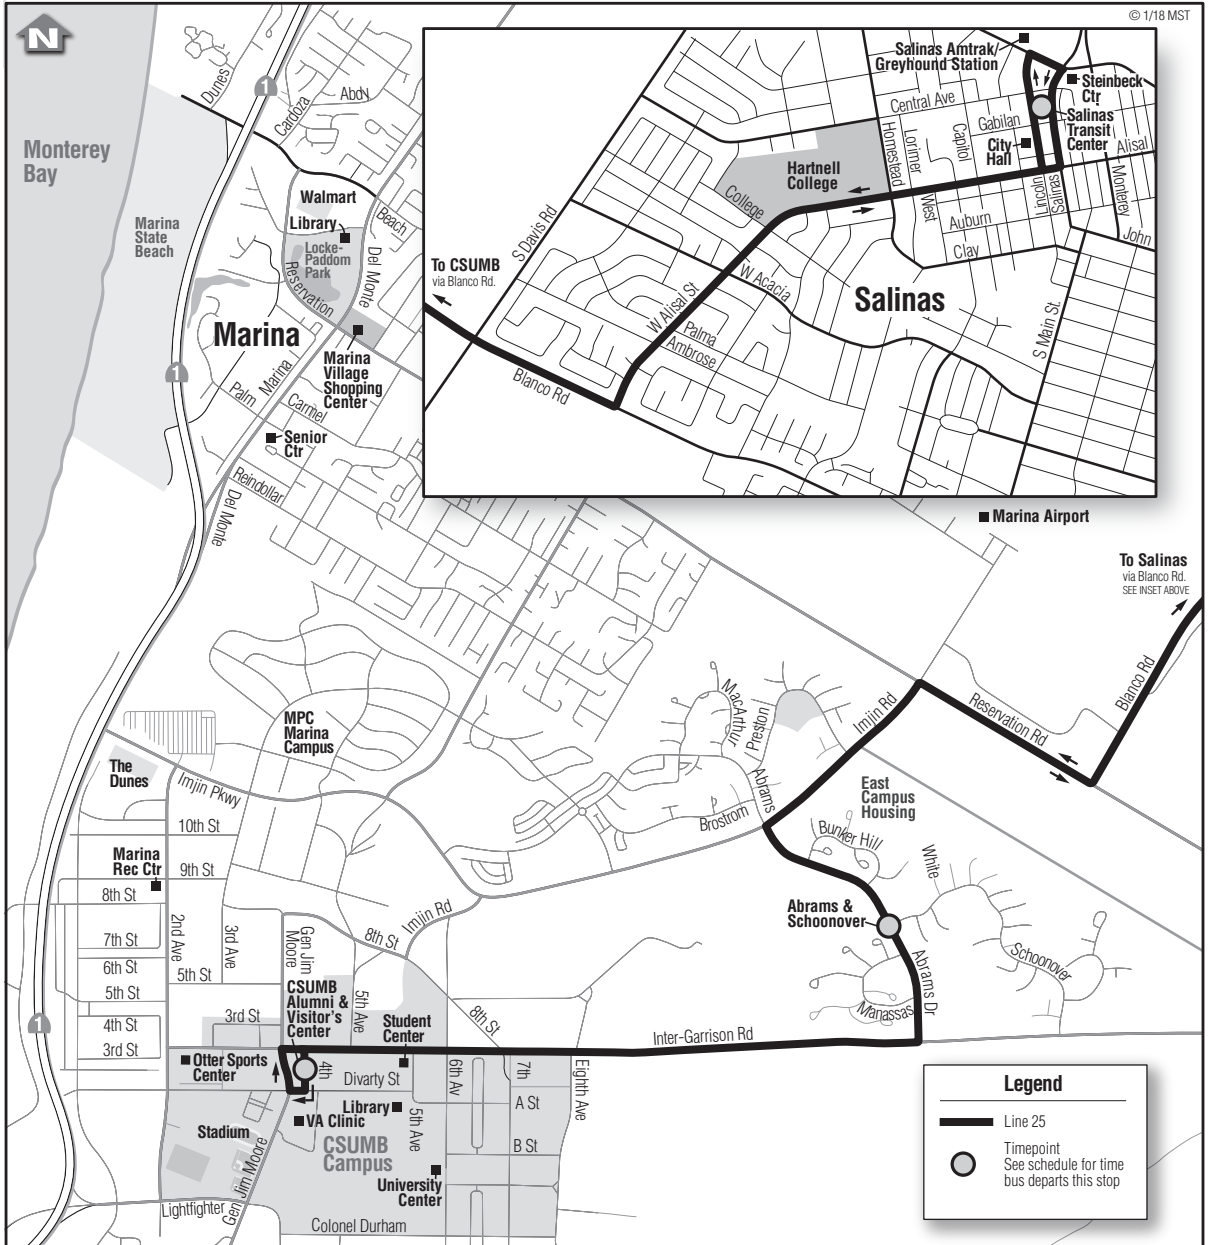

25 CSUMB—Salinas

Primary / Discount
Primaria / Descuento
\$2.50 / \$1.25

25 CSUMB

Weekdays*/Días de la semana*

Notes	Salinas Transit Center	Abrams Rd & Schoonover	CSUMB Alumni & Visitor's Ctr
	○	○	○
	6:23	6:40	6:50
	7:23	7:40	7:50
	8:23	8:40	8:50
	9:23	9:40	9:50
	10:23	10:40	10:50
	11:23	11:40	11:50
	12:23	12:40	12:50
	1:23	1:40	1:50
	2:23	2:40	2:50
	3:23	3:40	3:50
	4:23	4:40	4:50
	5:23	5:40	5:50
	6:23	6:40	6:50
	7:23	7:40	7:50
	8:23	8:40	8:50
	9:23	9:40	9:50

25 Salinas

Weekdays*/Días de la semana*

Notes	CSUMB Alumni & Visitor's Ctr	Abrams Rd & Schoonover	Salinas Transit Center
	○	○	○
	6:55	7:04	7:22
	7:55	8:04	8:22
	8:55	9:04	9:22
	9:55	10:04	10:22
	10:55	11:04	11:22
	11:55	12:04	12:22
	12:55	1:04	1:22
	1:55	2:04	2:22
	2:55	3:04	3:22
	3:55	4:04	4:22
	4:55	5:04	5:22
	5:55	6:04	6:22
	6:55	7:04	7:22
	7:55	8:04	8:22
	8:55	9:04	9:22
	10:05	10:14	10:32

Saturdays & Sundays*/Sábados y Domingos*

	10:12	10:21	10:39
	11:12	11:21	11:39
	12:12	12:21	12:39
	1:12	1:21	1:39
	2:12	2:21	2:39
	3:12	3:21	3:39
	4:12	4:21	4:39
	5:12	5:21	5:39
	6:12	6:21	6:39
	7:12	7:21	7:39
	8:12	8:21	8:39
	9:12	9:21	9:39
	10:12	10:21	10:39

Notes:

Light Type = AM **Bold Type = PM**

* No holiday service. Operates a Sunday schedule on Labor Day and a Saturday schedule on the Friday after Thanksgiving.

Students boarding at W. Alisal & Homestead in Salinas and other Hartnell College campus locations ride **free** with a valid Hartnell College photo student ID. Upon boarding, a special transfer will be issued allowing students to complete a one-way trip on any MST service.