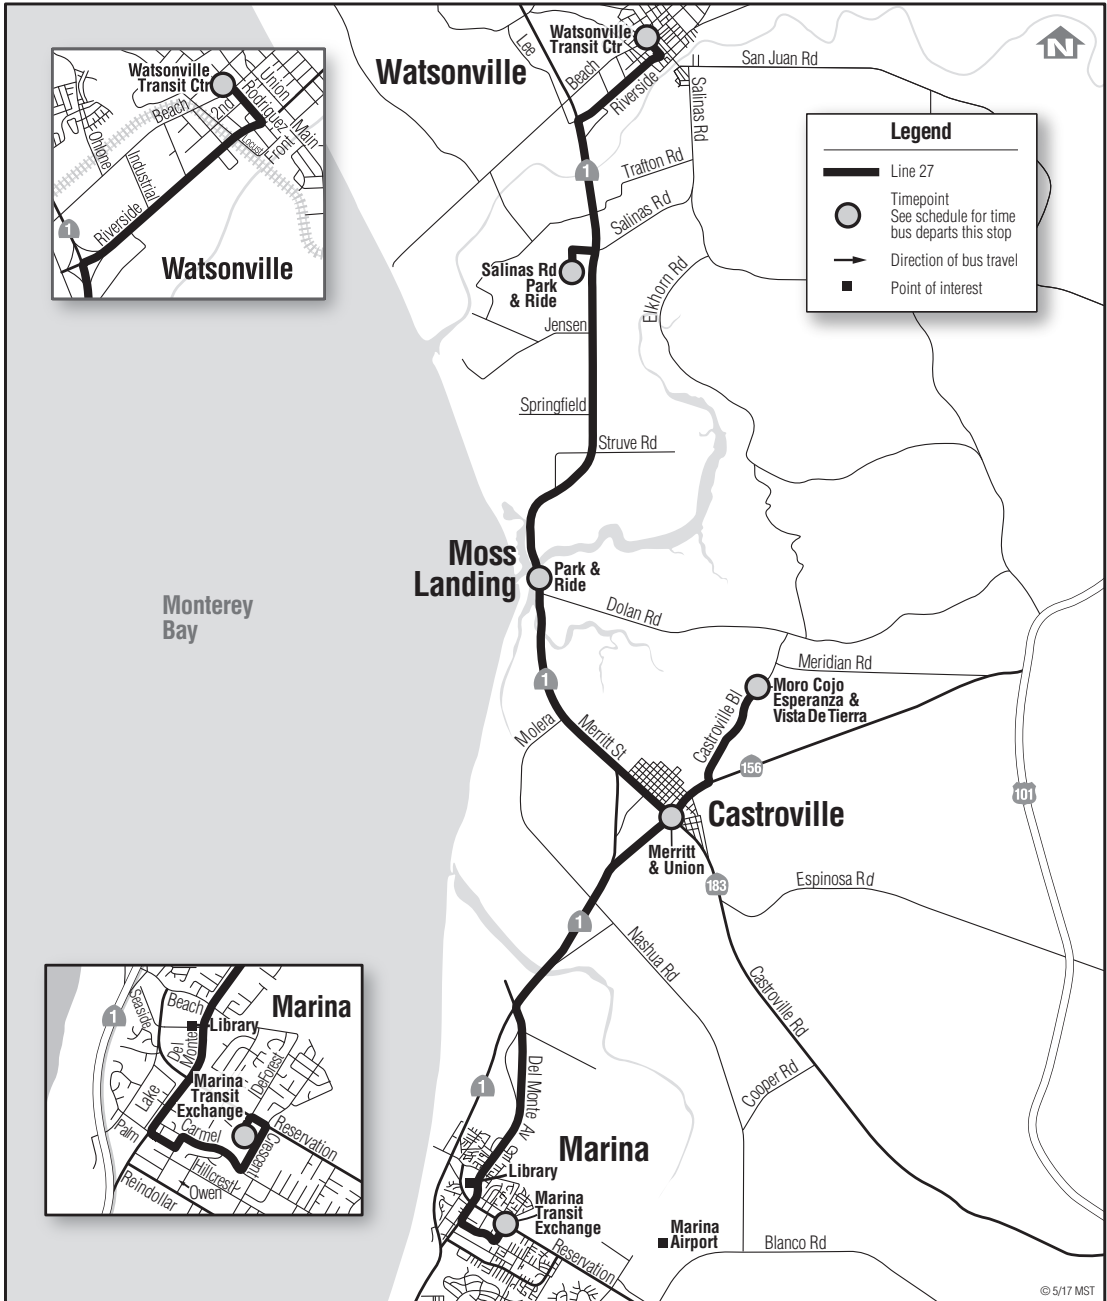

27 Watsonville – Marina

Primary / Discount
Primaria / Descuento
\$2.50 / \$1.25

27 Watsonville

Weekdays*

Notes	Marina Transit Exchange	Moro Cojo Esperanza & Vista de Tierra	Castroville Merritt & Union	Moss Landing Hwy 1 & Dolan Rd	Salinas Rd Park & Ride	Watsonville Transit Center
	○	○	○	○	○	○
--	--	--	--	--	--	--
6:53	7:17	7:24	7:30	7:36	7:48	
8:53	9:17	9:24	9:30	9:36	9:48	
10:53	11:17	11:24	11:30	11:36	11:48	
12:53	1:17	1:24	1:30	1:36	1:48	
2:53	3:17	3:24	3:30	3:36	3:48	
4:53	5:17	5:24	5:30	5:36	5:48	
6:53	7:17	7:24	7:30	7:36	7:48	

Notes:

* No holiday service.

27 Marina

Weekdays*

Notes	Watsonville Transit Center	Salinas Rd Park & Ride	Moss Landing Hwy 1 & Dolan Rd	Castroville Merritt & Pajaro	Moro Cojo Esperanza & Vista de Tierra	Marina Transit Exchange
	○	○	○	○	○	○
5:50	6:02	6:07	6:14	6:20	6:47	
7:50	8:02	8:07	8:14	8:20	8:47	
9:50	10:02	10:07	10:14	10:20	10:47	
11:50	12:02	12:07	12:14	12:20	12:47	
1:50	2:02	2:07	2:14	2:20	2:47	
3:50	4:02	4:07	4:14	4:20	4:47	
5:50	6:02	6:07	6:14	6:20	6:47	