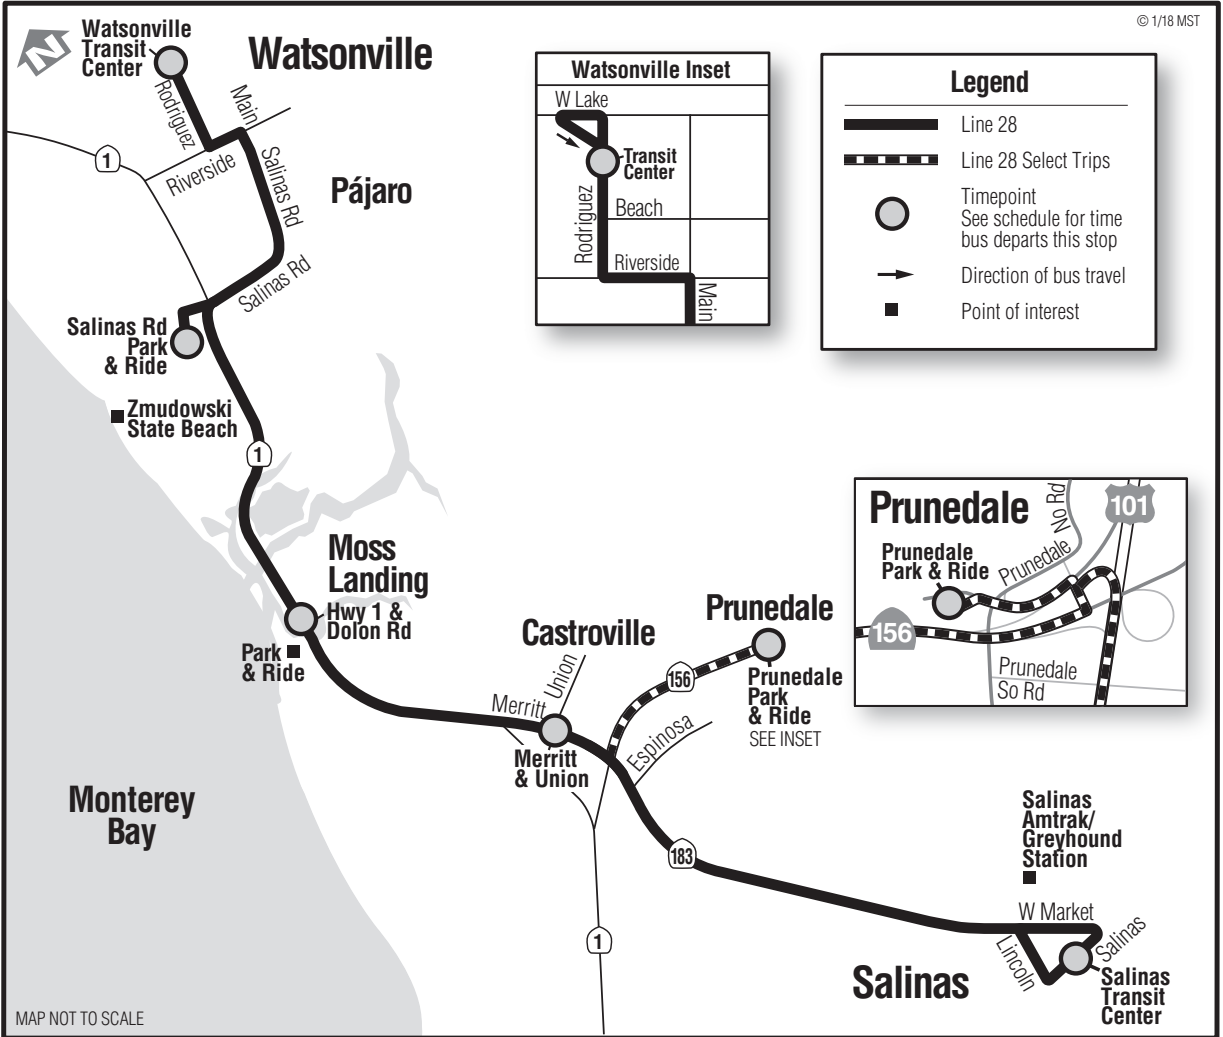

28 Watsonville–Salinas via Castroville

Regional / Discount
Regional / Descuento
\$3.50 / \$1.75

© 1/18 MST

28 Watsonville via Castroville

Weekdays*/Días de la semana*

Notes	Salinas Transit Center	Castroville Merritt & Union	Moss Landing Hwy. 1 & Dolan Rd	Salinas Road Park & Ride	Watsonville Transit Center
○	○	○	○	○	○
	6:45	7:02	7:10	7:18	7:33
	8:45	9:02	9:10	9:18	9:33
	10:45	11:02	11:10	11:18	11:33
	12:45	1:02	1:10	1:18	1:33
	2:45	3:02	3:10	3:18	3:33
	4:45	5:02	5:10	5:18	5:33
	6:45	7:02	7:10	7:18	7:30
	7:15	7:30	7:36	7:44	7:56
	8:20	8:32	8:38	8:45	8:56
	9:20	9:32	9:38	9:45	9:56
	--	--	--	--	--

28 Salinas via Castroville

Weekdays*/Días de la semana*

Notes	Watsonville Transit Center	Salinas Road Park & Ride	Moss Landing Hwy. 1 & Dolan Rd	Castroville Merritt & Pajaro	Prunedale Park & Ride	Salinas Transit Center
○	○	○	○	○	○	○
	--	--	--	6:21	--	6:37
	6:50	7:04	7:10	7:18	--	7:38
	8:50	9:04	9:10	9:18	--	9:38
	10:50	11:04	11:10	11:18	--	11:38
	12:50	1:04	1:10	1:18	--	1:38
	2:50	3:04	3:10	3:18	--	3:38
	4:50	5:04	5:10	5:18	--	5:38
	6:50	7:04	7:10	7:16	--	7:33
	8:02	8:12	8:18	8:24	--	8:36
	9:02	9:12	9:18	9:24	--	9:36
	10:02	10:12	10:18	10:24	--	10:36

Notes:

A This trip serves Prunedale Park & Ride via Hwy 156. Bus will hold for arrival of the Line 86 bus at Prunedale Park & Ride. Bus will operate as Line 29 from Prunedale Park & Ride to Salinas Transit Center.

* Line 28 does not operate on Thanksgiving, Christmas, or New Year's Day.

Light Type = AM **Light Type = PM**