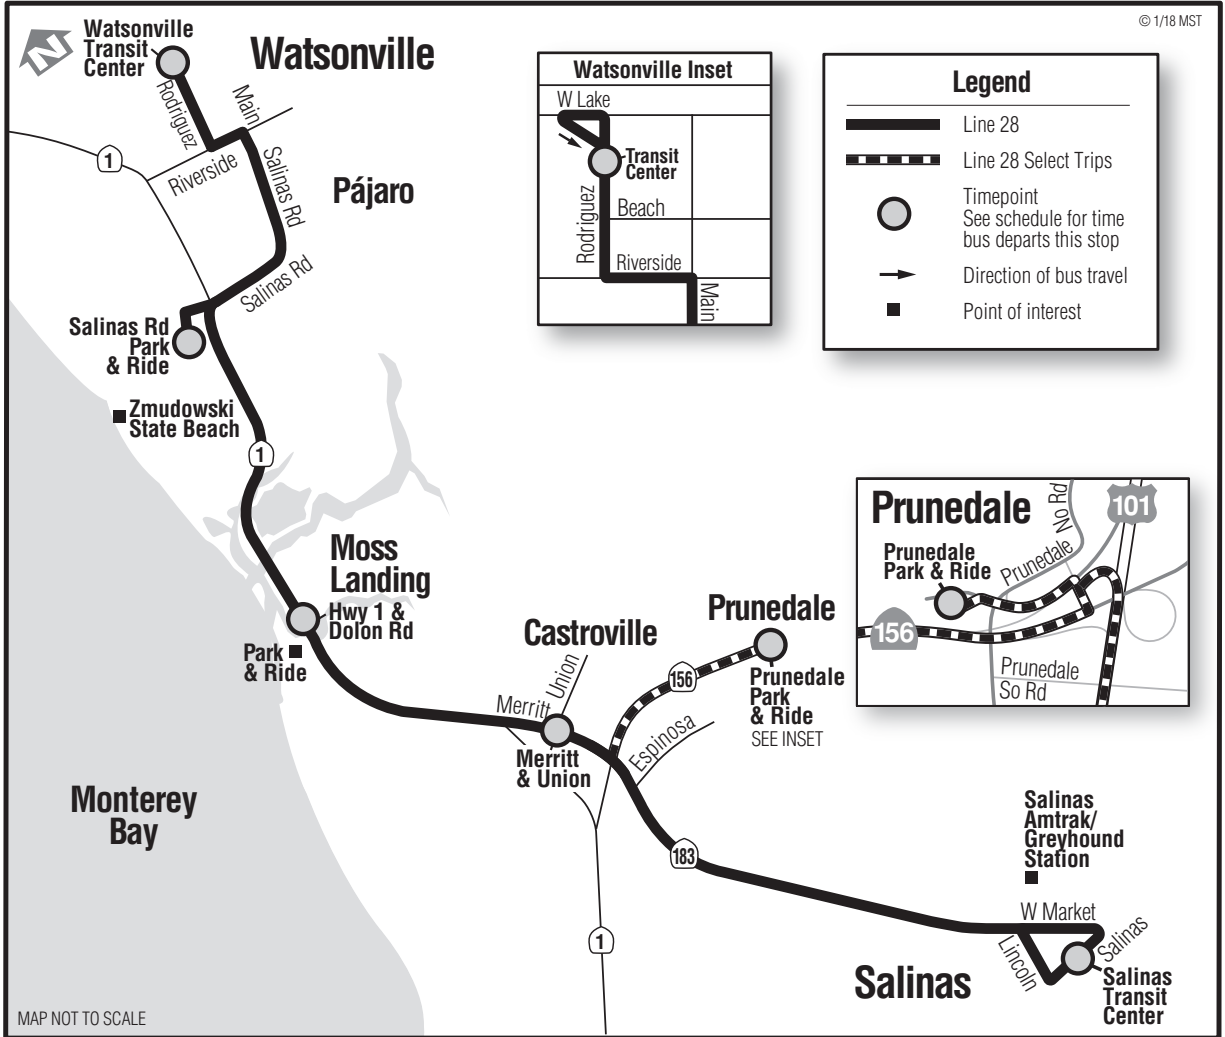

28 Watsonville–Salinas via Castroville

Regional / Discount
Regional / Descuento
\$3.50 / \$1.75

© 1/18 MST

28 Watsonville via Castroville

Weekdays*/Días de la semana*

Notes	Salinas Transit Center	Castroville Merritt & Union	Moss Landing Hwy. 1 & Dolan Rd	Salinas Road Park & Ride	Watsonville Transit Center
○	○	○	○	○	○
	6:45	7:02	7:10	7:18	7:33
	8:45	9:02	9:10	9:18	9:33
	10:45	11:02	11:10	11:18	11:33
	12:45	1:02	1:10	1:18	1:33
	2:45	3:02	3:10	3:18	3:33
	4:45	5:02	5:10	5:18	5:33
	6:45	7:02	7:10	7:18	7:30
	7:15	7:30	7:36	7:44	7:56
	8:20	8:32	8:38	8:45	8:56
	9:20	9:32	9:38	9:45	9:56
	--	--	--	--	--

28 Salinas via Castroville

Weekdays*/Días de la semana*

Notes	Watsonville Transit Center	Salinas Road Park & Ride	Moss Landing Hwy. 1 & Dolan Rd	Castroville Merritt & Pajaro	Prunedale Park & Ride	Salinas Transit Center
○	○	○	○	○	○	○
	--	--	--	6:21	--	6:37
	6:50	7:04	7:10	7:18	--	7:38
	8:50	9:04	9:10	9:18	--	9:38
	10:50	11:04	11:10	11:18	--	11:38
	12:50	1:04	1:10	1:18	--	1:38
	2:50	3:04	3:10	3:18	--	3:38
	4:50	5:04	5:10	5:18	--	5:38
	6:50	7:04	7:10	7:16	--	7:33
	8:02	8:12	8:18	8:24	--	8:36
	9:02	9:12	9:18	9:24	--	9:36
	10:02	10:12	10:18	10:24	--	10:36

Notes:

A This trip serves Prunedale Park & Ride via Hwy 156. Bus will hold for arrival of the Line 86 bus at Prunedale Park & Ride. Bus will operate as Line 29 from Prunedale Park & Ride to Salinas Transit Center.

* Line 28 does not operate on Thanksgiving, Christmas, or New Year's Day.

Light Type = AM **Light Type = PM**