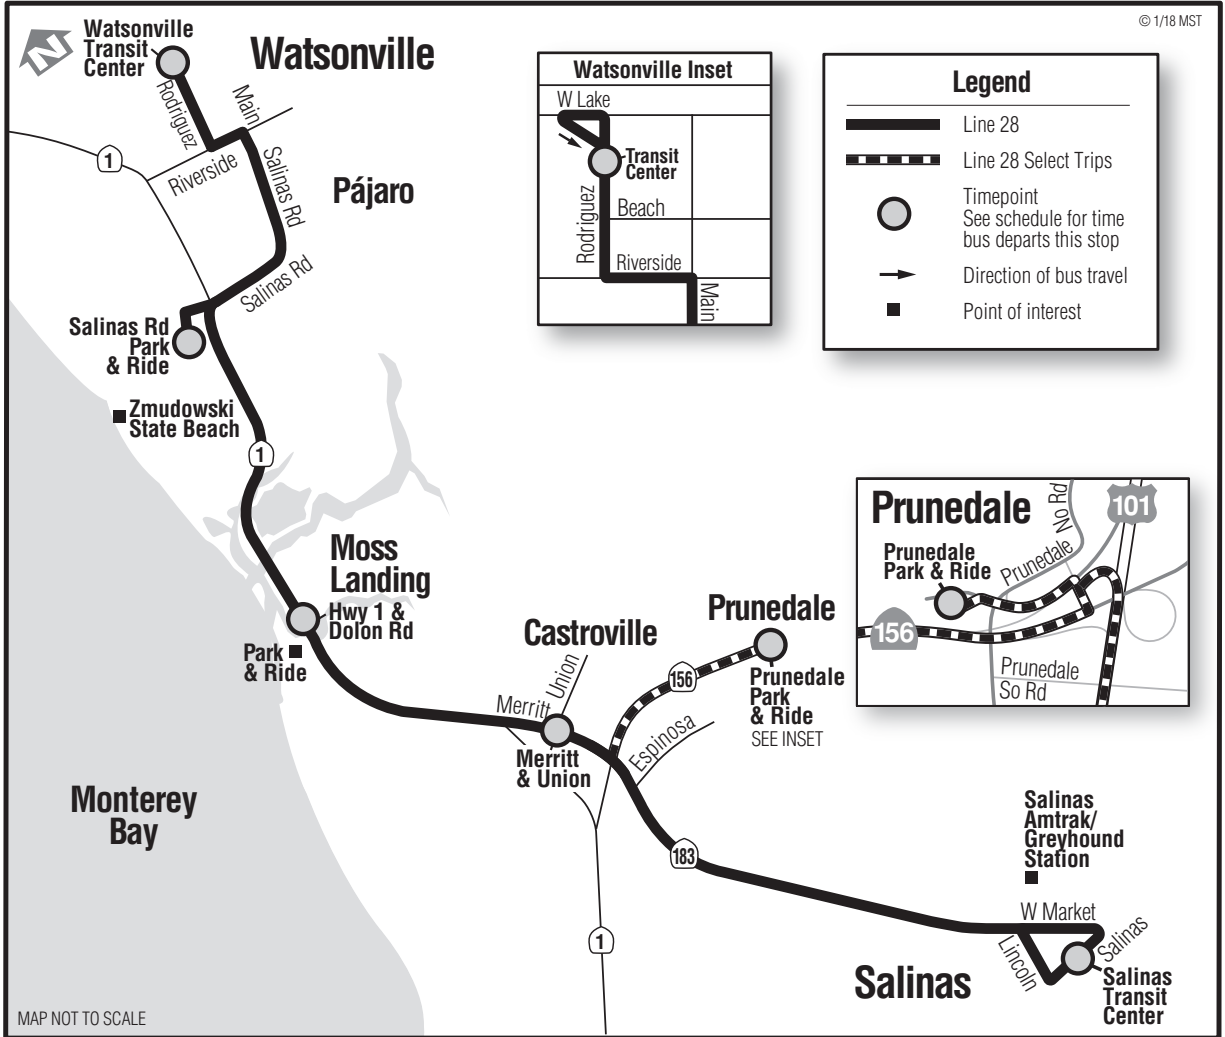

# 28 Watsonville–Salinas via Castroville

Regional / Discount  
Regional / Descuento  
**\$3.50 / \$1.75**

© 1/18 MST

# 28 Watsonville via Castroville

Weekdays\*/Días de la semana\*

Notes	Salinas Transit Center	Castroville Merritt & Union	Moss Landing Hwy. 1 & Dolan Rd	Salinas Road Park & Ride	Watsonville Transit Center
	○	○	○	○	○
	6:45	7:02	7:10	7:18	7:33
	8:45	9:02	9:10	9:18	9:33
	10:45	11:02	11:10	11:18	11:33
	<b>12:45</b>	<b>1:02</b>	<b>1:10</b>	<b>1:18</b>	<b>1:33</b>
	<b>2:45</b>	<b>3:02</b>	<b>3:10</b>	<b>3:18</b>	<b>3:33</b>
	<b>4:45</b>	<b>5:02</b>	<b>5:10</b>	<b>5:18</b>	<b>5:33</b>
	<b>6:45</b>	<b>7:02</b>	<b>7:10</b>	<b>7:18</b>	<b>7:30</b>
	<b>8:10</b>	<b>8:22</b>	--	--	--
	<b>9:35</b>	<b>9:47</b>	--	--	--
	--	--	--	--	--
Saturdays*/Sábados*					
	6:45	7:00	7:06	7:13	7:26
	8:45	9:02	9:10	9:18	9:33
	10:45	11:02	11:10	11:18	11:33
	<b>12:45</b>	<b>1:02</b>	<b>1:10</b>	<b>1:18</b>	<b>1:33</b>
	<b>2:45</b>	<b>3:02</b>	<b>3:10</b>	<b>3:18</b>	<b>3:33</b>
	<b>4:45</b>	<b>5:02</b>	<b>5:10</b>	<b>5:18</b>	<b>5:33</b>
	<b>6:45</b>	<b>7:02</b>	<b>7:10</b>	<b>7:18</b>	<b>7:30</b>
	<b>8:10</b>	<b>8:22</b>	--	--	--
	<b>9:35</b>	<b>9:47</b>	--	--	--
Sundays*/Domingos*					
	6:45	7:00	7:06	7:13	7:26
	8:45	9:02	9:10	9:18	9:33
	10:45	11:02	11:10	11:18	11:33
	<b>12:45</b>	<b>1:02</b>	<b>1:10</b>	<b>1:18</b>	<b>1:33</b>
	<b>2:45</b>	<b>3:02</b>	<b>3:10</b>	<b>3:18</b>	<b>3:33</b>
	<b>4:45</b>	<b>5:02</b>	<b>5:10</b>	<b>5:18</b>	<b>5:33</b>
	<b>6:45</b>	<b>7:02</b>	<b>7:10</b>	<b>7:18</b>	<b>7:30</b>

Notes:

A This trip serves Prunedale Park & Ride via Hwy 156. Bus will hold for arrival of the Line 86 bus at Prunedale Park & Ride. Bus will operate as Line 29 from Prunedale Park & Ride to Salinas Transit Center.

\* Line 28 does not operate on Thanksgiving, Christmas, or New Year's Day.

Light Type = AM **Light Type = PM**