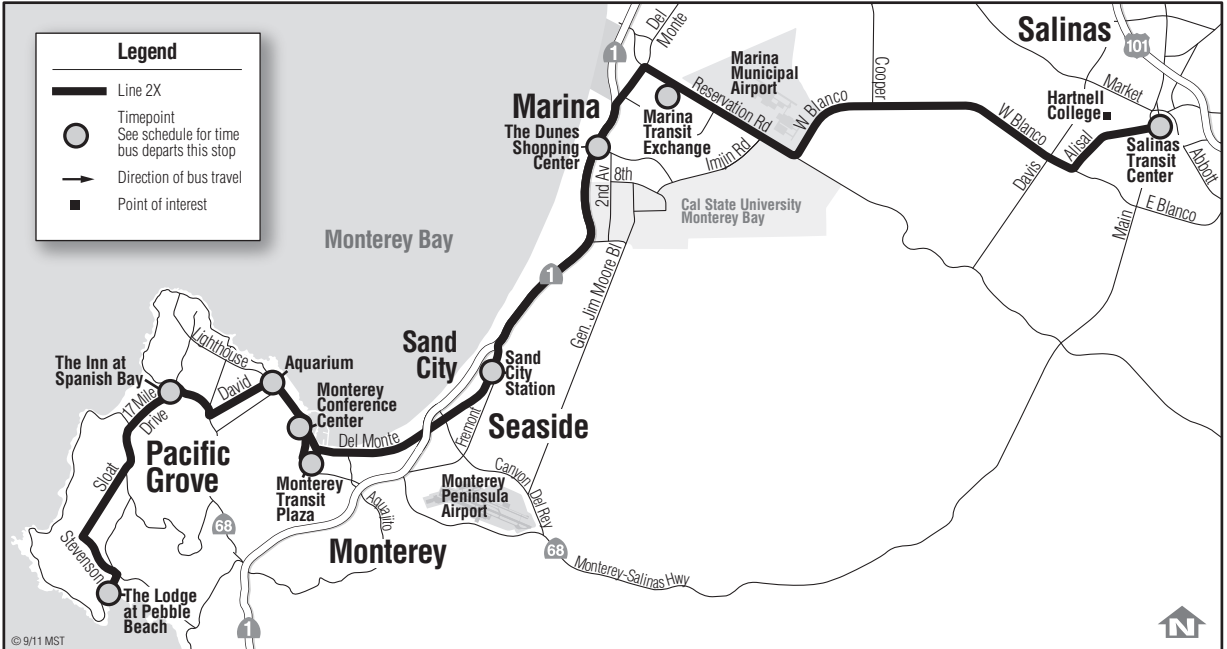

# 2X Pebble Beach – Salinas Express

\$3 / \$1.50

## 2X Pebble Beach Express

Daily\*

Notes	Salinas Transit Center	Marina Transit Exchange	Dunes Shopping Center	Sand City Station	Monterey Transit Plaza	Monterey Conference Ctr	Aquarium	Inn at Spanish Bay	Lodge at Pebble Beach
	4:45	5:02	--	5:12	--	--	--	--	--
	--	--	--	5:20	5:35	--	--	--	--
	--	5:56	6:02	--	6:15	6:17	6:22	6:28	6:42
	--	7:06	7:13	--	7:30	7:32	7:37	7:43	7:57
	--	7:56	8:03	8:14	8:30	8:32	8:37	8:43	8:57

## 2X Salinas Express

Daily\*

Notes	Lodge at Pebble Beach	Inn at Spanish Bay	Aquarium	Monterey Conference Ctr	Monterey Transit Plaza	Sand City Station	Dunes Shopping Center	Marina Transit Exchange	Salinas Transit Center
	<b>3:50</b>	<b>4:04</b>	<b>4:10</b>	<b>4:15</b>	<b>4:17</b>	<b>4:37</b>	<b>4:50</b>	<b>4:58</b>	<b>5:18</b>
	<b>4:50</b>	<b>5:04</b>	<b>5:10</b>	<b>5:15</b>	<b>5:17</b>	--	<b>5:37</b>	<b>5:45</b>	<b>6:05</b>
	<b>6:10</b>	<b>6:24</b>	<b>6:30</b>	<b>6:35</b>	<b>6:40</b>	<b>6:51</b>	<b>7:00</b>	<b>7:08</b>	<b>7:28</b>

Light Type = AM    **Bold Type = PM**

**Notes:**

\* Line 2X Pebble Beach Express does not operate on Thanksgiving, Christmas or New Year's Day. Supplemental service from downtown Monterey to special events in Pebble Beach is operated by MST. Check with MST to confirm time and days of operation: 1-888-MST-BUS1 or visit [www.mst.org](http://www.mst.org). Line 2X Special Service between Salinas Transit Center and Monterey Transit Plaza only serves stops at Salinas Transit Center, Marina Transit Exchange, The Dunes, Edgewater and Monterey Transit Plaza.