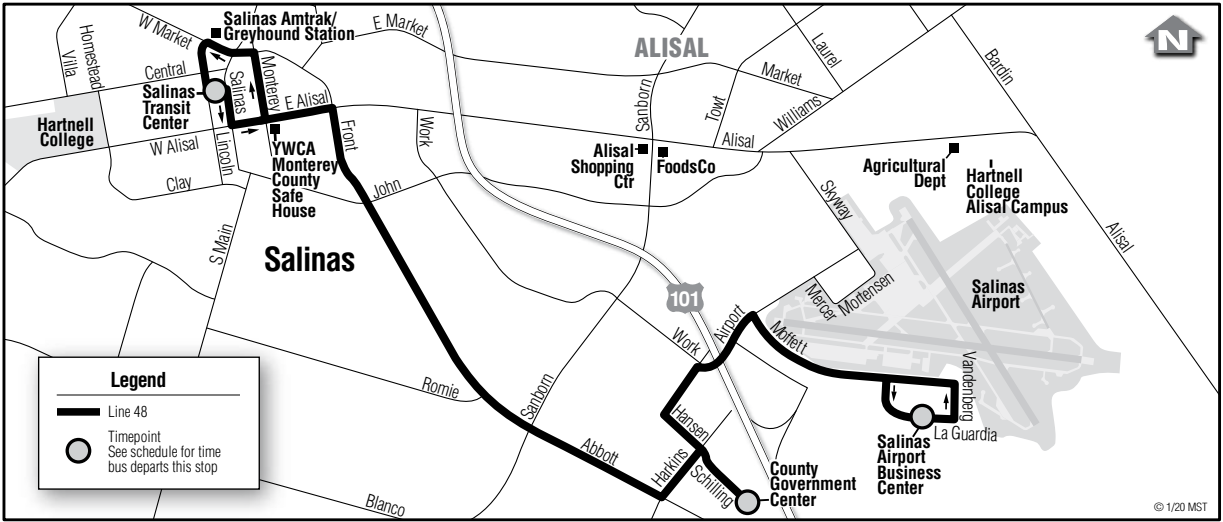

48 Salinas–Salinas Airport Business Center

Primary / Discount
Primaria / Descuento
\$2.50 / \$1.25

48 Salinas Airport Business Center

Weekdays*/Días de la semana*

Notes	Salinas Transit Center	County Government Center	Salinas Airport Business Ctr
	○	○	○
	7:30	7:45	7:52
	8:30	8:45	8:52
	9:30	9:45	9:52
	10:30	10:45	10:52
	11:30	11:45	11:52
	12:30	12:45	12:52
	1:30	1:45	1:52
	2:30	2:45	2:52
	3:30	3:45	3:52
	4:30	4:45	4:52
	5:30	5:45	5:52

48 Salinas

Weekdays*/Días de la semana*

Notes	Salinas Airport Business Ctr	County Government Center	Salinas Transit Center
	○	○	○
	7:55	8:03	8:19
	8:55	9:03	9:19
	9:55	10:03	10:19
	10:55	11:03	11:19
	11:55	12:03	12:19
	12:55	1:03	1:19
	1:55	2:03	2:19
	2:55	3:03	3:19
	3:55	4:03	4:19
	4:55	5:03	5:19
	5:55	6:03	6:19

Notes:
* No holiday service.

Light Type = AM **Bold Type = PM**

Continued on next page

48 Salinas Airport Business Center

Sat./Sun. Special/Especial Sábado/Domingo
Oct. 24, 25, 31 & Nov. 1

Notes	Salinas Transit Center	County Government Center	Salinas Airport Business Ctr
	○	○	○
	8:30	8:45	8:52
	9:30	9:45	9:52
	10:30	10:45	10:52
	11:30	11:45	11:52
	12:30	12:45	12:52
	1:30	1:45	1:52
	2:30	2:45	2:52
	3:30	3:45	3:52
	4:30	4:45	4:52

48 Salinas

Sat./Sun. Special/Especial Sábado/Domingo
Oct. 24, 25, 31 & Nov. 1

Notes	Salinas Airport Business Ctr	County Government Center	Salinas Transit Center
	○	○	○
	8:55	9:03	9:19
	9:55	10:03	10:19
	10:55	11:03	11:19
	11:55	12:03	12:19
	12:55	1:03	1:19
	1:55	2:03	2:19
	2:55	3:03	3:19
	3:55	4:03	4:19
	4:55	5:03	5:19