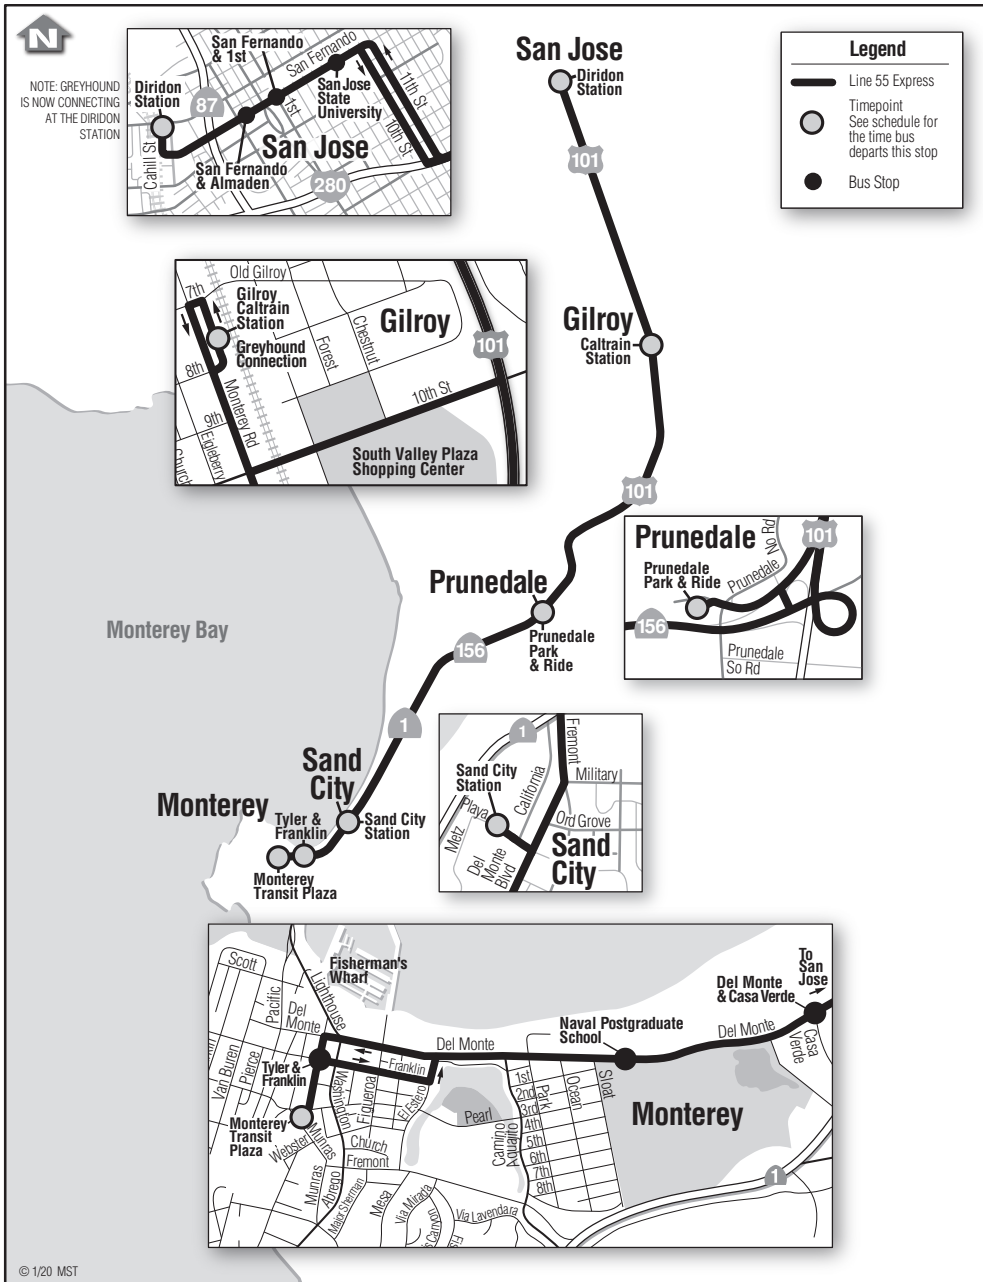

55 Monterey–San Jose Express Amtrak Thruway Bus

Commuter / Discount
Viaje al trabajo / Descuento

\$12 / \$6

Although MST tries to ensure reliable wireless Internet service, circumstances beyond our control may limit availability.

55 San Jose Express Amtrak Thruway Bus

Weekdays/Días de la semana

Notes	Monterey Transit Plaza ●	Sand City Station ●	Prunedale Park & Ride ●	Gilroy Caltrain Station ●	San Jose Diridon Station ●	Amtrak Capitol Corridor		Caltrain	
						Layover Time	Departs San Jose Diridon Station	Layover Time	Departs San Jose Diridon Station
	9:50 3:10	10:03 3:23	10:25 3:45	10:53 4:13	11:50 5:10	0:20 0:30	12:20 5:50	0:13 0:10	12:13 5:30
Saturday*/Sábado*									
	10:25 2:30 4:33	10:40 2:45 4:46	11:03 3:08 5:05	11:27 3:36 5:36	12:20 4:30 6:20	0:35 0:30 0:25	1:05 5:10 6:45	0:38 0:41 0:48	1:08 5:21 7:08
Sunday**/Domingo**									
	10:20 2:13 4:03	10:35 2:27 4:16	10:57 2:51 4:44	11:23 3:43 5:30	12:20 4:30 6:20	0:35 0:30 0:25	1:05 5:10 6:45	0:38 0:41 0:48	1:08 5:21 7:08

Line 55 commuters should register for the Emergency Guaranteed Ride Home Program – see page 22.

Continued on next page

55 Monterey Express Amtrak Thruway Bus

Weekdays/Días de la semana

Amtrak Capitol Corridor		Caltrain		Notes	San Jose Diridon Station	Gilroy Caltrain Station	Prunedale Park & Ride	Sand City Station	Monterey Transit Plaza
Arrives San Jose Diridon Station	Layover Time	Arrives San Jose Diridon Station	Layover Time						
7:38	0:51	8:20	0:09		8:39	9:31	9:59	10:21	10:34
10:13	2:37	12:35	0:15		1:00	1:52	2:20	2:42	2:55
Saturday*/Sábado*									
9:18	0:37	9:52	0:03		10:05	10:57	11:25	11:50	12:05
12:23	0:52	12:52	0:23		1:25	2:17	2:45	3:07	3:23
7:08	0:12	6:52	0:28		7:20	8:05	8:29	8:51	9:03
Sunday**/Domingo**									
9:18	0:37	9:52	0:03		10:05	10:57	11:22	11:44	12:00
12:23	0:52	12:52	0:23		1:25	2:17	2:45	3:07	3:23
7:08	0:12	6:52	0:28		7:20	8:05	8:29	8:51	9:03