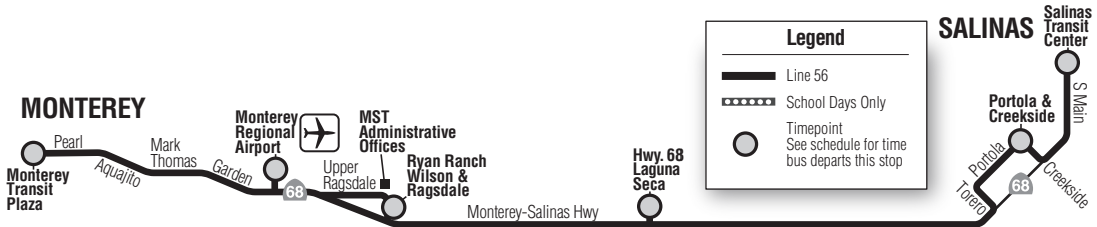

# 56 Salinas–Monterey via Hwy 68

Regional / Discount  
Regional / Descuento  
**\$3.50 / \$1.75**

## 56 Salinas via Hwy 68

Weekdays\*/Días de la semana\*

Notes	Monterey Transit Plaza	Monterey Regional Airport	Ryan Ranch Wilson & Ragsdale	Hwy 68 Laguna Seca	Toro Park Portola & Creekside	Salinas Transit Center
A	6:55	7:07	7:17	7:23	7:36	8:01

## 56 Monterey via Hwy 68

Weekdays\*/Días de la semana\*

Notes	Salinas Transit Center	Toro Park Portola & Creekside	Hwy 68 Laguna Seca	Ryan Ranch Wilson & Ragsdale	Monterey Regional Airport	Monterey Transit Plaza
A	8:15 <b>3:10</b>	8:27 <b>3:27</b>	8:39 <b>3:39</b>	8:44 <b>3:44</b>	8:52 <b>3:52</b>	9:09 <b>4:09</b>