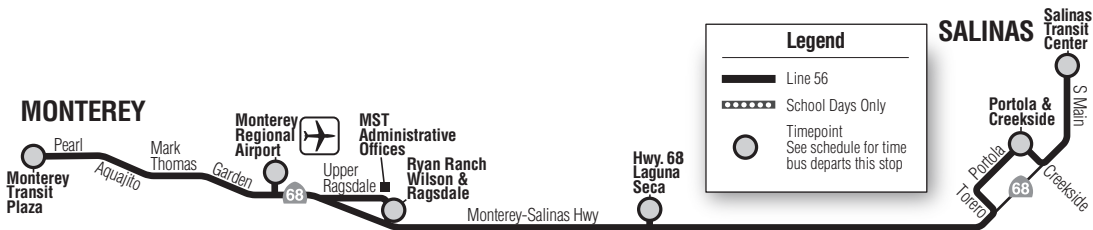

56 Salinas–Monterey via Hwy 68

Regional / Discount
Regional / Descuento
\$3.50 / \$1.75

56 Salinas via Hwy 68

Weekdays*/Días de la semana*

Notes	Monterey Transit Plaza	Monterey Regional Airport	Ryan Ranch Wilson & Ragsdale	Hwy 68 Laguna Seca	Toro Park Portola & Creekside	Salinas Transit Center
A	6:55	7:07	7:17	7:23	7:36	8:01

56 Monterey via Hwy 68

Weekdays*/Días de la semana*

Notes	Salinas Transit Center	Toro Park Portola & Creekside	Hwy 68 Laguna Seca	Ryan Ranch Wilson & Ragsdale	Monterey Regional Airport	Monterey Transit Plaza
	6:11	6:23	6:35	6:40	6:48	7:05
	8:15	8:27	8:39	8:44	8:52	9:09
A	3:18	3:35	3:47	3:52	4:00	4:15