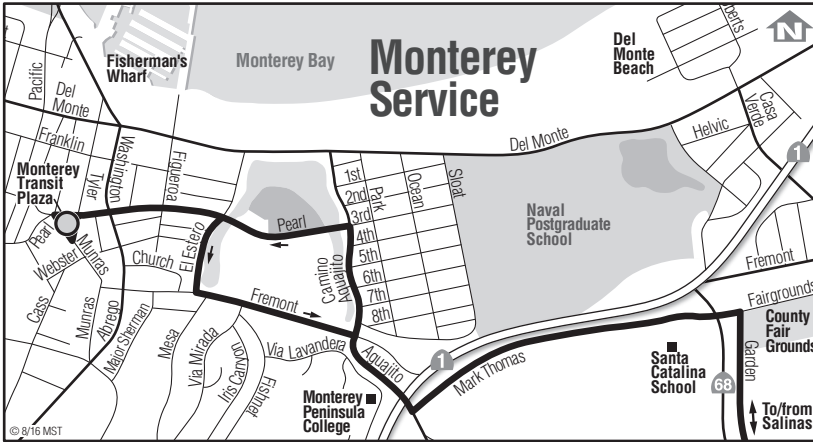

# 56 Salinas–Monterey via Hwy 68

Regional / Discount  
Regional / Descuento  
**\$3.50 / \$1.75**

## 56 Salinas via Hwy 68

Weekdays\*/Días de la semana\*

Notes	Monterey Transit Plaza	Monterey Regional Airport	Ryan Ranch Wilson & Ragsdale	Hwy 68 Laguna Seca	Toro Park Portola & Creekside	Salinas Transit Center
A	6:55	7:07	7:17	7:23	7:36	8:01

## 56 Monterey via Hwy 68

Weekdays\*/Días de la semana\*

Notes	Salinas Transit Center	Toro Park Portola & Creekside	Hwy 68 Laguna Seca	Ryan Ranch Wilson & Ragsdale	Monterey Regional Airport	Monterey Transit Plaza
A	8:15 <b>3:10</b>	8:27 <b>3:27</b>	8:39 <b>3:39</b>	8:44 <b>3:44</b>	8:52 <b>3:52</b>	9:09 <b>4:09</b>