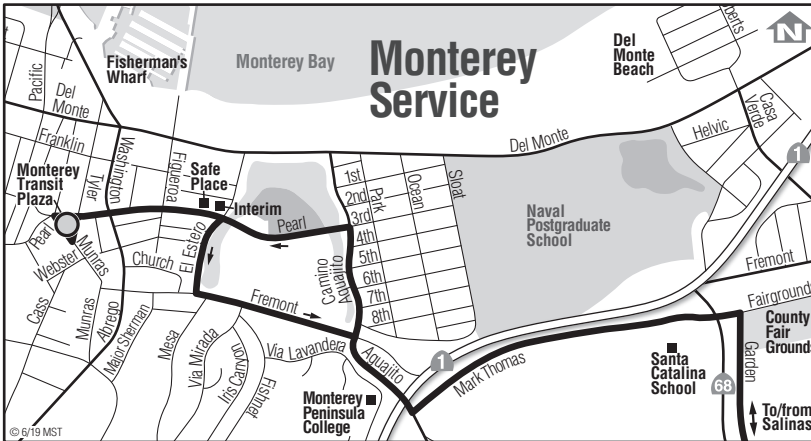

56 Salinas–Monterey via Hwy 68

Regional / Discount
Regional / Descuento
\$3.50 / \$1.75

56 Salinas via Hwy 68

Weekdays*/Días de la semana*

Notes	Monterey Transit Plaza	Monterey Regional Airport	Ryan Ranch Wilson & Ragsdale	Hwy 68 Laguna Seca	Toro Park Portola & Creekside	Salinas Transit Center
A	6:55	7:07	7:17	7:23	7:36	8:01

56 Monterey via Hwy 68

Weekdays*/Días de la semana*

Notes	Salinas Transit Center	Toro Park Portola & Creekside	Hwy 68 Laguna Seca	Ryan Ranch Wilson & Ragsdale	Monterey Regional Airport	Monterey Transit Plaza
	6:11	6:23	6:35	6:40	6:48	7:05
	8:15	8:27	8:39	8:44	8:52	9:09
A	3:18	3:35	3:47	3:52	4:00	4:15