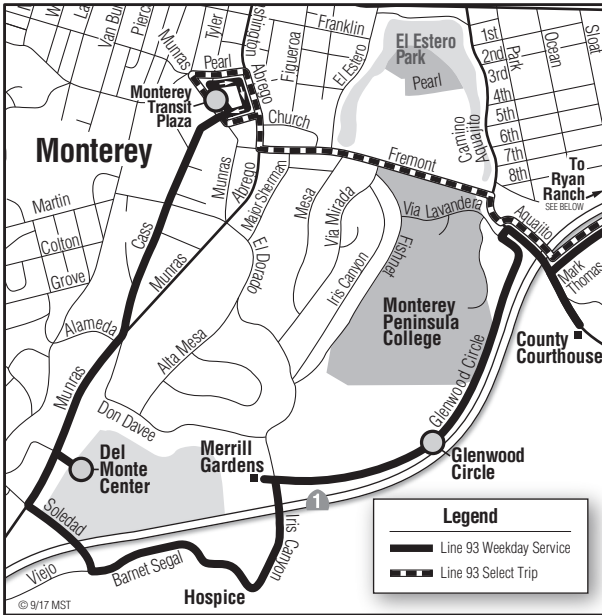

93 Ryan Ranch–Monterey

Senior Shuttle

Primary / Discount
Primaria / Descuento
\$2.50 / 75¢

Reduced 75¢ discount fare on senior shuttles provided by Measure Q.

Line 93 Service

Continued on next page

93 Ryan Ranch

Weekdays*/Días de la semana*

Notes	Monterey Transit Plaza	Del Monte Center	Glenwood Circle	Monterey Regional Airport	Ryan Ranch Upper Ragsdale & Lower Ragsdale
A	7:30	--	--	7:41	7:49
	8:19	8:27	8:35	8:47	8:55
	10:19	10:27	10:35	10:47	10:55
	12:19	12:27	12:35	12:47	12:55
	2:19	2:27	2:35	2:47	2:55
	4:29	4:37	4:46	4:58	5:06

93 Monterey

Weekdays*/Días de la semana*

Notes	Ryan Ranch Upper Ragsdale & Lower Ragsdale	Monterey Regional Airport	Glenwood Circle	Del Monte Center	Monterey Transit Plaza
	--	--	--	--	--
	8:55	9:04	9:17	9:26	9:31
	10:55	11:04	11:17	11:26	11:31
	12:55	1:04	1:17	1:26	1:31
	2:55	3:04	3:17	3:26	3:31
	5:10	5:22	5:35	5:44	5:48

Notes:

A Operates via Fremont and Aguajito to Mark Thomas Road, no service to Courthouse.

* No holiday service

Light Type = AM **Bold Type = PM**