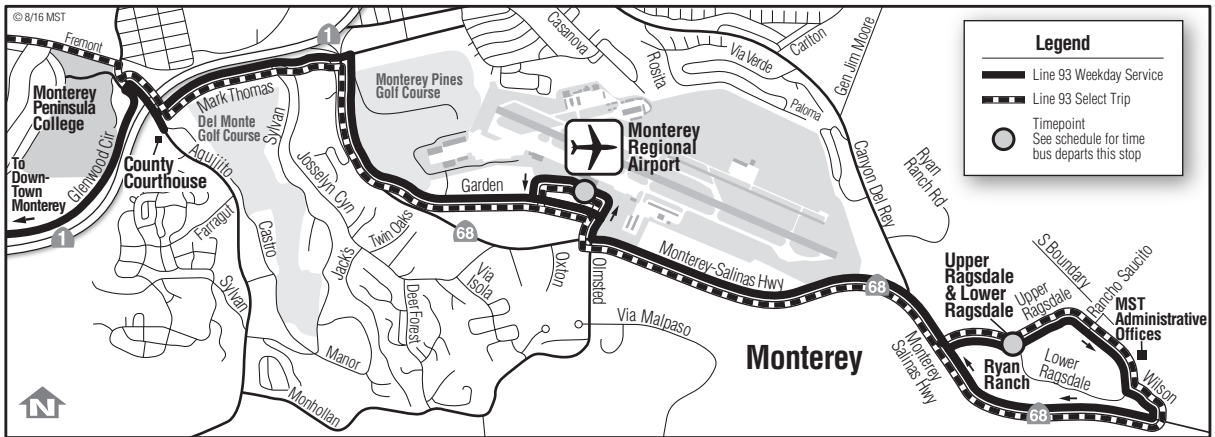

93 Ryan Ranch–Monterey

Senior Shuttle

Primary / Discount
Primaria / Descuento
\$2.50 / 75¢

Reduced 75¢ discount fare on senior shuttles provided by Measure Q.

Line 93 Service

Continued on next page

93 Ryan Ranch

Weekdays*/Días de la semana*

Notes	Monterey Transit Plaza	Del Monte Center	Glenwood Circle	Monterey Regional Airport	Ryan Ranch Upper Ragsdale & Lower Ragsdale
A	7:30	--	--	7:41	7:49
	8:19	8:27	8:35	8:47	8:55
	10:19	10:27	10:35	10:47	10:55
	12:19	12:27	12:35	12:47	12:55
	2:19	2:27	2:35	2:47	2:55
	4:29	4:37	4:46	4:58	5:06

93 Monterey

Weekdays*/Días de la semana*

Notes	Ryan Ranch Upper Ragsdale & Lower Ragsdale	Monterey Regional Airport	Glenwood Circle	Del Monte Center	Monterey Transit Plaza
	--	--	--	--	--
	8:55	9:04	9:17	9:26	9:31
	10:55	11:04	11:17	11:26	11:31
	12:55	1:04	1:17	1:26	1:31
	2:55	3:04	3:17	3:26	3:31
	5:10	5:22	5:35	5:44	5:48

Notes:

A Operates via Fremont and Aguajito to Mark Thomas Road, no service to Courthouse.

* No holiday service

Light Type = AM **Bold Type = PM**