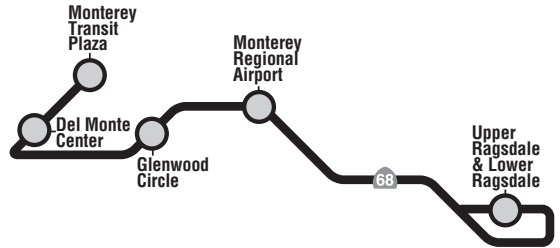

93 Ryan Ranch–Monterey

Senior Shuttle

Primary / Discount
Primaria / Descuento
\$2.50 / 75¢

Reduced 75¢ discount fare on senior shuttles provided by Measure Q.

Line 93 Service

Continued on next page

93 Ryan Ranch

Weekdays*/Días de la semana*

Notes	Monterey Transit Plaza	Del Monte Center	Glenwood Circle	Monterey Regional Airport	Ryan Ranch Upper Ragsdale & Lower Ragsdale
A	7:30	--	--	7:41	7:49
	8:19	8:27	8:35	8:47	8:55
	10:19	10:27	10:35	10:47	10:55
	12:19	12:27	12:35	12:47	12:55
	2:19	2:27	2:35	2:47	2:55
	4:29	4:37	4:46	4:58	5:06

93 Monterey

Weekdays*/Días de la semana*

Notes	Ryan Ranch Upper Ragsdale & Lower Ragsdale	Monterey Regional Airport	Glenwood Circle	Del Monte Center	Monterey Transit Plaza
	--	--	--	--	--
	8:55	9:04	9:17	9:26	9:31
	10:55	11:04	11:17	11:26	11:31
	12:55	1:04	1:17	1:26	1:31
	2:55	3:04	3:17	3:26	3:31
	5:10	5:22	5:35	5:44	5:48

Notes:

A Operates via Fremont and Aguajito to Mark Thomas Road, no service to Courthouse.

* No holiday service

Light Type = AM **Bold Type = PM**