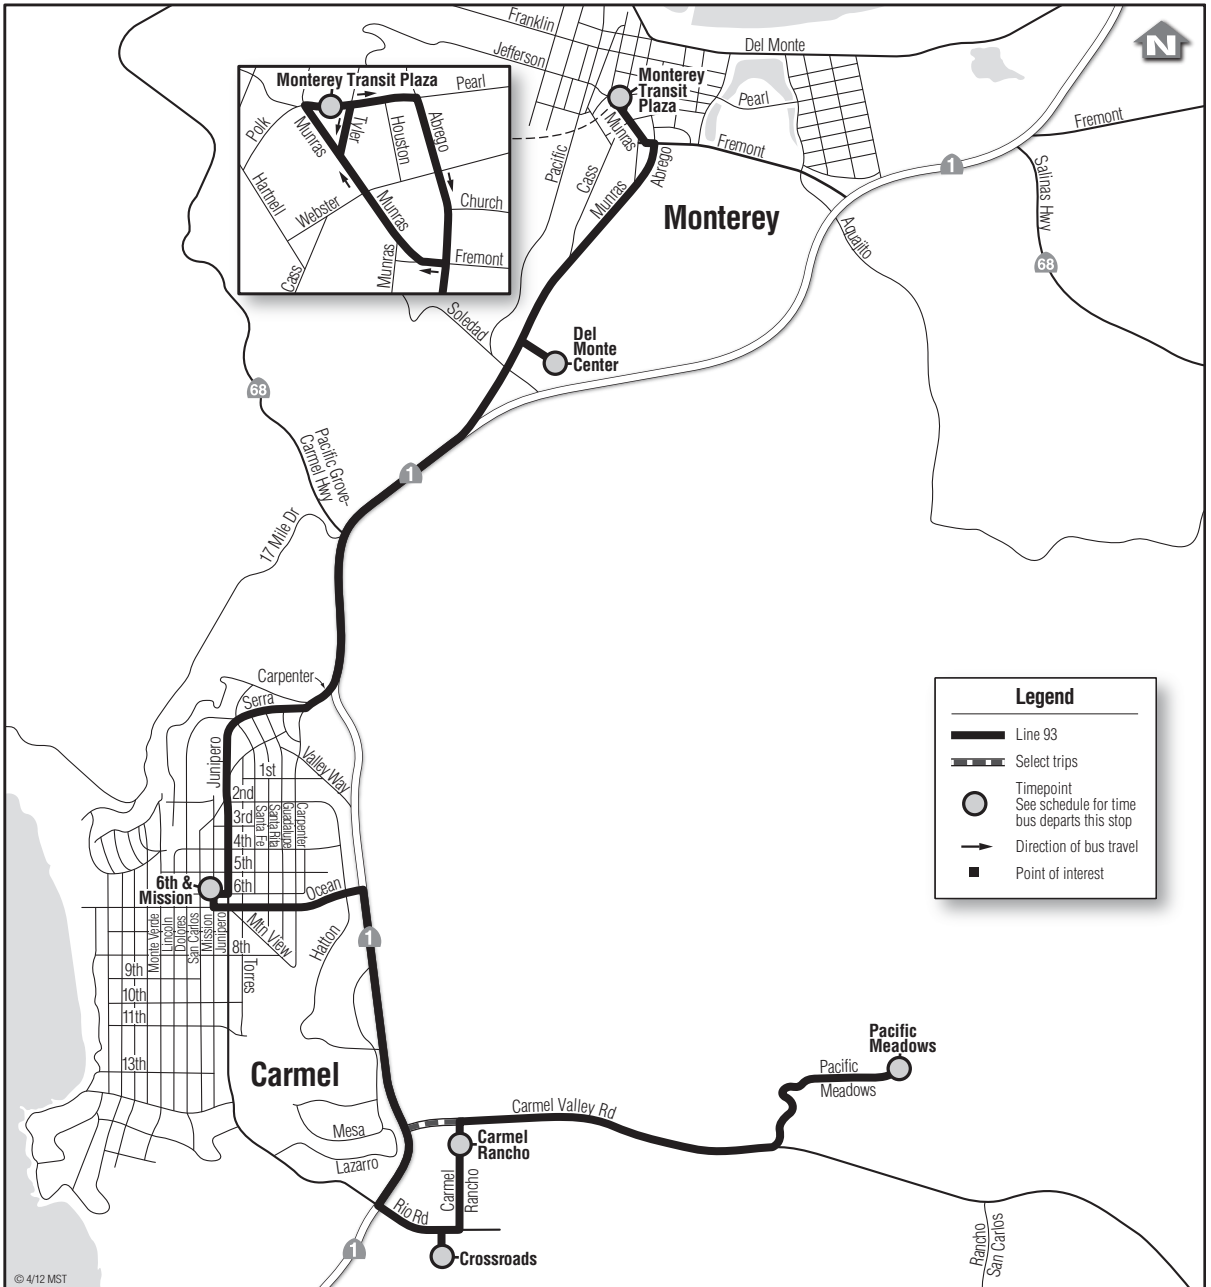

93 Monterey–Pacific Meadows

via Carmel

\$2 / \$1

93 Monterey via Carmel

Saturdays & Sundays*

Notes	Pacific Meadows	Carmel Rancho Save Mart	Crossroads Shopping Center	Crossroads Safeway	Carmel 6th & Mission	Del Monte Center	Monterey Transit Plaza
	○	○	○	○	○	○	○
	10:14	10:23	10:26	10:28	10:41	10:48	10:53
	11:56	12:05	12:08	12:10	12:23	12:30	12:35
	1:26	--	--	--	1:35	--	1:45

93 Pacific Meadows via Carmel

Saturdays & Sundays*

Notes	Monterey Transit Plaza	Del Monte Center	Carmel 6th & Mission	Crossroads Shopping Center	Crossroads Safeway	Carmel Rancho Save Mart	Pacific Meadows
	○	○	○	○	○	○	○
	10:55	--	11:07	--	--	--	11:18
	12:40	12:46	12:54	1:07	1:09	1:13	1:23
	1:50	1:56	2:04	2:17	2:19	2:23	2:33

Notes: Light Type = AM **Light Type = PM**

Carmel Rancho SaveMart and Crossroads Safeway stops are unmarked. Stops are located along the red curb adjacent to these businesses.

* Line 93 does not operate on Thanksgiving, Christmas, or New Year's Day.