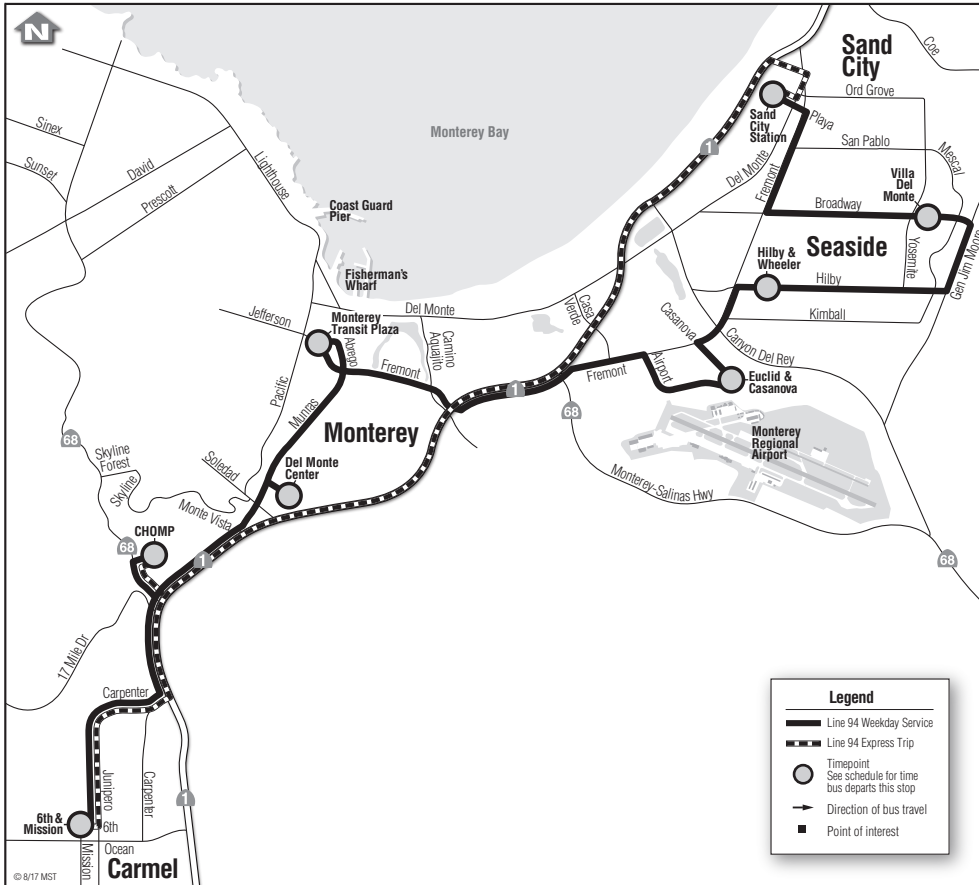

94 Sand City–Carmel

Senior Shuttle

Primary / Discount
Primaria / Descuento
\$2.50 / 75¢

Reduced 75¢ discount fare on senior shuttles provided by Measure Q.

94 Sand City

Daily*/Diario*

Notes	Carmel 6th & Mission	CHOMP	Del Monte Center	Monterey Transit Plaza	Euclid & Casanova	Hilby & Wheeler	Villa Del Monte	Sand City Station
	9:26	9:35	--	--	--	--	--	9:49
	10:50	10:59	11:07	11:14	11:23	11:28	11:35	11:43
	12:50	12:59	1:07	1:14	1:23	1:28	1:35	1:43
	2:50	2:59	3:07	3:14	3:23	3:28	3:35	3:43

94 Carmel

Daily*/Diario*

Notes	Sand City Station	Villa Del Monte	Hilby & Wheeler	Euclid & Casanova	Monterey Transit Plaza	Del Monte Center	CHOMP	Carmel 6th & Mission
	9:50	10:00	10:07	10:13	10:24	10:32	10:38	10:46
	11:50	12:00	12:07	12:13	12:24	12:32	12:38	12:46
	1:50	2:00	2:07	2:13	2:24	2:32	2:38	2:46
	3:50	4:00	4:07	4:13	4:24	4:32	4:38	4:46

Notes:

* Line 94 does not operate on Thanksgiving, Christmas, or New Year's Day.

Light Type = AM **Bold Type = PM**

Effective 8/25/18 135