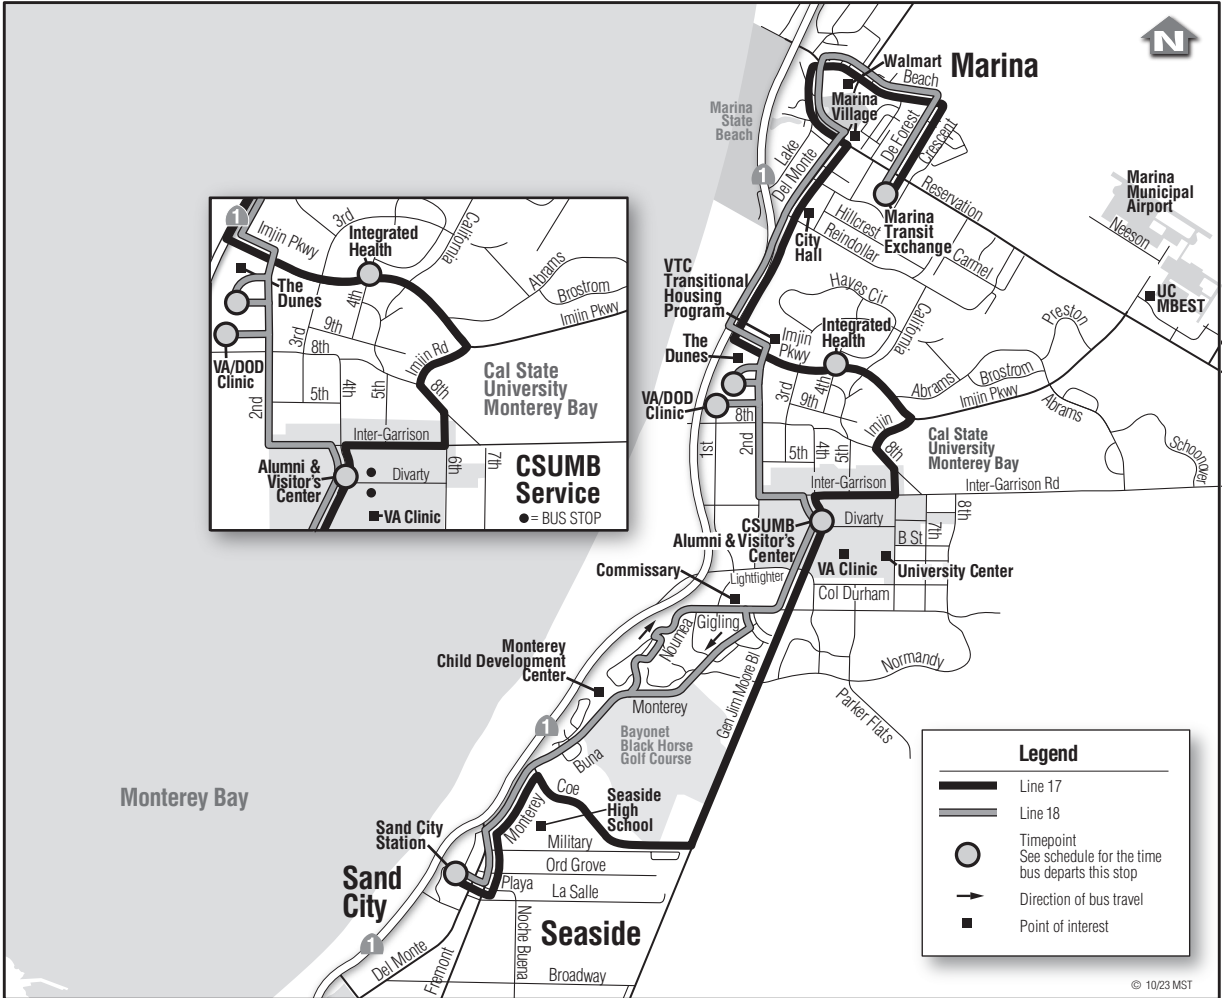

17 Sand City–Marina

18 Sand City–Marina

via General Jim Moore

via Monterey Road

Regular / Discount
Regular / Descuento
$2 / $1

17 Marina		via Gen. Jim Moore/ CSUMB				
18 Marina		via Monterey Rd/ CSUMB				
Weekdays*/Días de la semana*						
Notes	Line	Sand City Station	CSUMB Alumni & Visitors Ctr	VA-DOD Clinic	Imjin at 4th	Marina Transit Exchange
	18	7:20	7:37	7:43	--	7:58
	17	7:50	8:08	--	8:15	8:30
	18	8:20	8:37	8:43	--	8:58
	17	8:50	9:08	--	9:15	9:30
	18	9:20	9:38	9:44	--	9:59
	17	9:50	10:08	--	10:15	10:30
	18	10:20	10:38	10:44	--	10:59
	17	10:50	11:08	--	11:15	11:30
	18	11:20	11:38	11:44	--	11:59
	17	11:50	12:08	--	12:15	12:30
	18	12:20	12:38	12:44	--	12:59
	17	12:56	1:14	--	1:21	1:36
	18	1:26	1:44	1:50	--	2:05
	17	1:56	2:14	--	2:21	2:36
	18	2:26	2:44	2:50	--	3:05
	17	2:56	3:14	--	3:21	3:36
	18	3:26	3:44	3:50	--	4:05
	17	3:56	4:14	--	4:21	4:36
	18	4:26	4:44	4:50	--	5:05
	17	4:56	5:14	--	5:21	5:36
	18	5:26	5:44	5:50	--	6:05
	17	5:56	6:14	--	6:21	6:36
	18	6:26	6:43	6:49	--	7:04
	17	6:40	6:58	--	7:05	7:20
	18	7:10	7:26	7:31	--	7:45
	18	8:10	8:26	8:31	--	8:45
	18	9:10	9:26	9:31	--	9:45

17 Sand City		via CSUMB/ Gen. Jim Moore					
18 Sand City		via CSUMB/ Monterey Rd					
Weekdays*/Días de la semana*							
Notes	Line	Marina Transit Exchange	The Dunes	VA-DOD Clinic	Imjin at 4th	CSUMB Alumni & Visitors Ctr	Sand City Station
	1 18	6:15	6:30	6:33	--	6:39	6:53
	3 17	6:45	--	--	7:00	7:09	7:25
	2 18	7:15	7:31	7:34	--	7:40	7:55
	3 17	7:45	--	--	8:00	8:09	8:25
	2 18	8:15	8:31	8:34	--	8:40	8:55
	3 17	8:45	--	--	9:00	9:09	9:25
	1 18	9:15	9:31	9:34	--	9:40	9:55
	3 17	9:45	--	--	10:00	10:09	10:25
	2 18	10:15	10:31	10:34	--	10:40	10:55
	3 17	10:45	--	--	11:00	11:09	11:25
	2 18	11:15	11:31	11:34	--	11:40	11:55
	3 17	11:45	--	--	12:00	12:09	12:25
	1 18	12:15	12:31	12:34	--	12:40	12:55
	3 17	12:45	--	--	1:00	1:09	1:25
	2 18	1:15	1:31	1:34	--	1:40	1:55
	3 17	1:45	--	--	2:00	2:09	2:25
	2 18	2:15	2:31	2:34	--	2:40	2:55
	3 17	2:45	--	--	3:00	3:09	3:25
	1 18	3:15	3:31	3:34	--	3:40	3:55
	3 17	3:45	--	--	4:00	4:09	4:25
	2 18	4:15	4:31	4:34	--	4:40	4:55
	3 17	4:45	--	--	5:00	5:09	5:25
	2 18	5:20	5:36	5:39	--	5:45	6:00
	3 17	5:50	--	--	6:05	6:14	6:30
	1 18	6:15	6:31	6:34	--	6:40	6:53
	2 18	7:05	7:21	7:24	--	7:30	7:43
	2 18	8:05	8:21	8:24	--	8:30	8:43
	1 18	9:05	9:21	9:24	--	9:30	9:43

Notes:

* Lines 17 and 18 do not operate on Thanksgiving, Christmas Day or New Year's Day.

- 1 Trip operates as Line 18 to Sand City via CSUMB/Monterey Rd, then as Line Jazz A to Aquarium via Hilby.
- 2 Trip operates as Line 18 to Sand City via CSUMB/Monterey Rd, then as Line Jazz B to Aquarium via Broadway.
- 3 Trip operates as Line 17 to Sand City via CSUMB/Gen. Jim Moore, then as Line Jazz B to Aquarium via Broadway.

Light Type = AM   **Bold Type = PM**