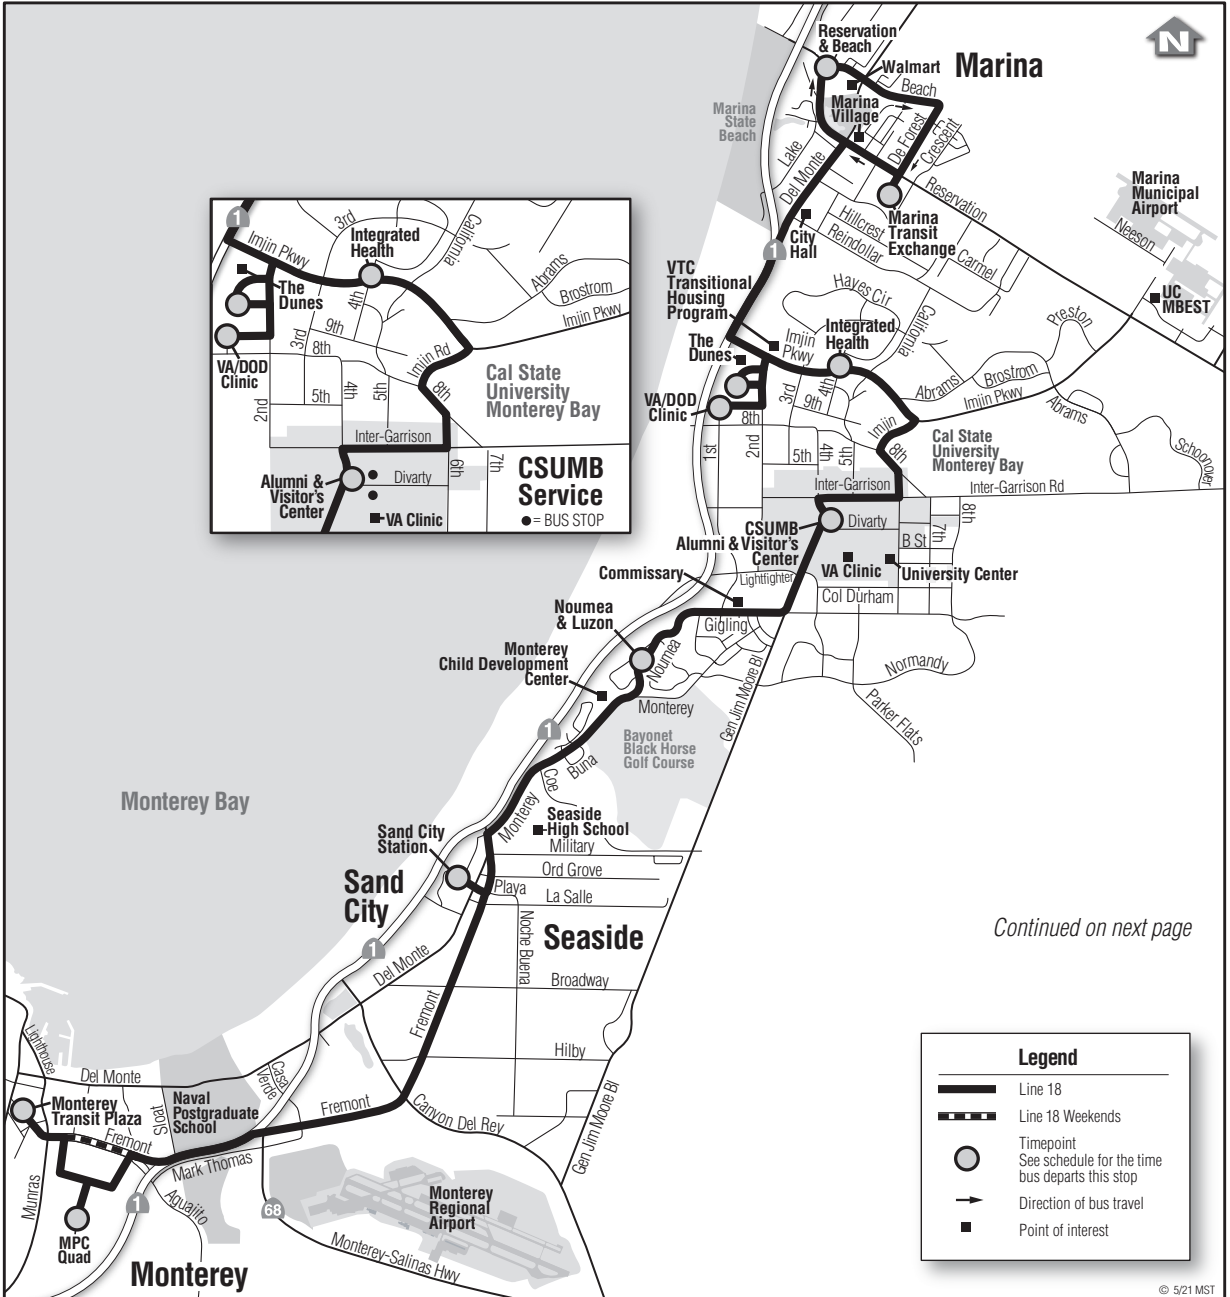

18 Monterey–Marina via CSUMB

Primary / Discount
Primaria / Descuento
\$2.50 / \$1.25

Continued on next page

Legend

- Line 18
- Line 18 Weekends
- Timepoint
See schedule for the time bus departs this stop
- Direction of bus travel
- Point of interest

© 5/21 MST

18 Marina

Weekdays*/Días de la semana*

Notes	Monterey Transit Plaza	MPC Quad	Sand City Station	Noumea & Luzon	CSUMB Alumni & Visitor's Ctr	Integrated Health Imjin & 4th	The Dunes	VA-DOD Clinic	Reservation & Beach	Marina Transit Exchange
	6:30	6:37	6:51	6:57	7:08	7:15	7:19	7:22	7:32	7:38
	7:30	7:37	7:53	7:59	8:10	8:17	8:21	8:24	8:34	8:40
	8:30	8:38	8:55	9:02	9:13	9:20	9:24	9:27	9:37	9:43
	9:30	9:38	9:55	10:02	10:13	10:20	10:24	10:27	10:37	10:43
	10:30	10:38	10:57	11:04	11:15	11:22	11:26	11:29	11:40	11:46
	11:30	11:38	11:58	12:05	12:16	12:23	12:27	12:30	12:41	12:47
	12:30	12:38	12:58	1:05	1:16	1:23	1:27	1:30	1:41	1:47
	1:30	1:38	1:58	2:05	2:16	2:23	2:27	2:30	2:41	2:47
	2:30	2:38	2:58	3:05	3:16	3:23	3:27	3:30	3:41	3:47
	3:30	3:38	3:58	4:06	4:17	4:24	4:28	4:31	4:42	4:48
	4:30	4:38	4:58	5:06	5:17	5:24	5:28	5:31	5:42	5:48
	5:30	5:38	5:57	6:05	6:16	6:23	6:27	6:30	6:41	6:47
	6:30	6:37	6:53	6:59	7:10	7:17	7:21	7:24	7:34	7:40
	7:30	7:37	7:53	7:59	8:10	8:17	8:21	8:24	8:34	8:40
	8:30	8:37	8:51	8:57	9:07	9:14	9:18	9:21	9:30	9:36
	9:30	9:37	9:51	9:57	10:07	10:14	10:18	10:21	10:30	10:36