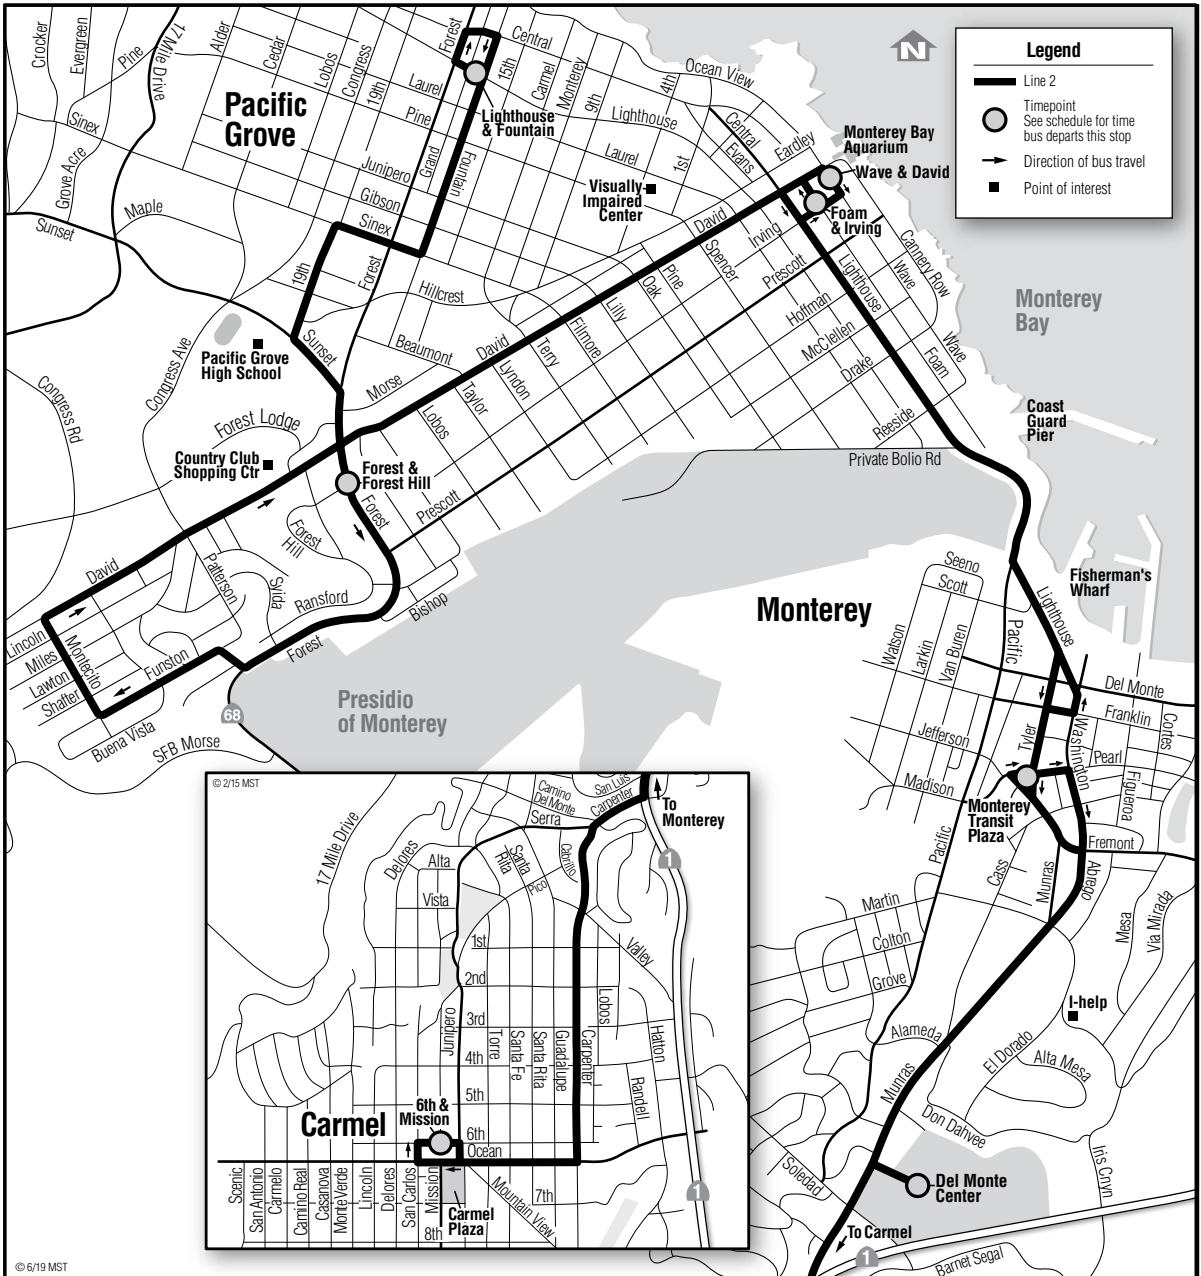

2 Pacific Grove–Carmel

Primary / Discount
Primaria / Descuento
$2.50 / $1.25