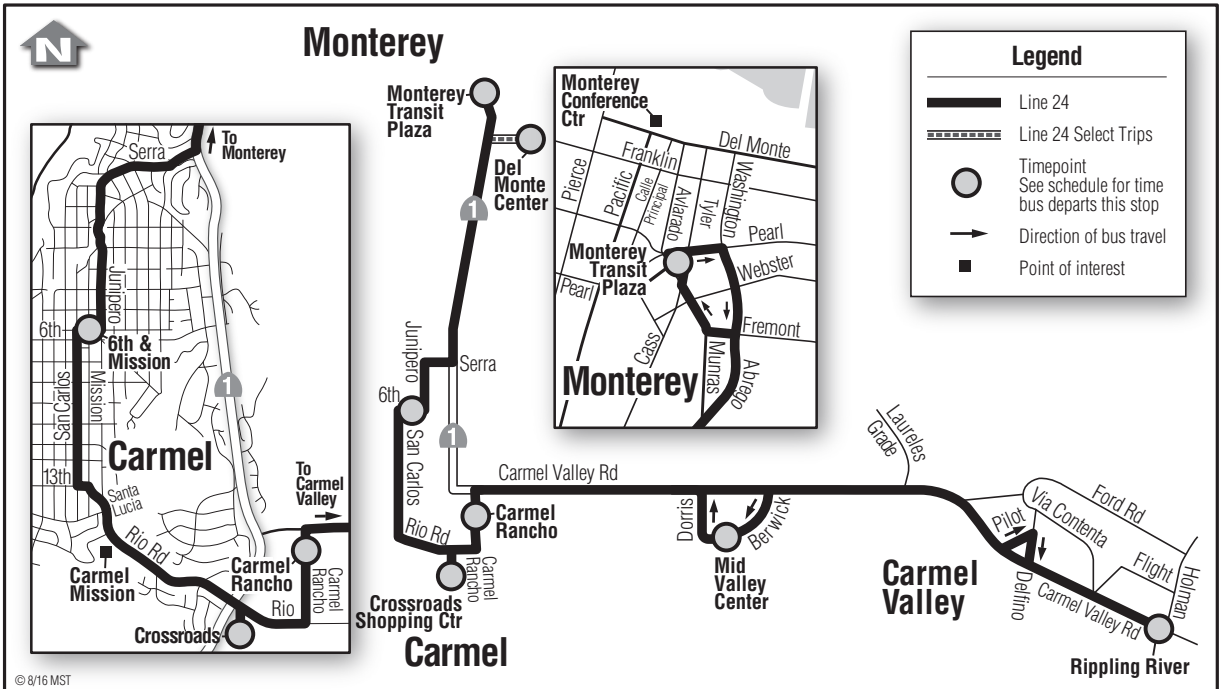

# 24 Carmel Valley Grapevine Express

via Carmel

Primary / Discount  
Primaria / Descuento

**\$2.50 / \$1.25**

Notes: A Monday through Friday.  
 B Monday through Saturday.  
 C No service into Crossroads Shopping Center. Board on Rio Road.  
 D Trip continues as Line 1 Asilomar via Pacific Street.  
 E Trip continues as Line 1 Asilomar via Tyler Street.