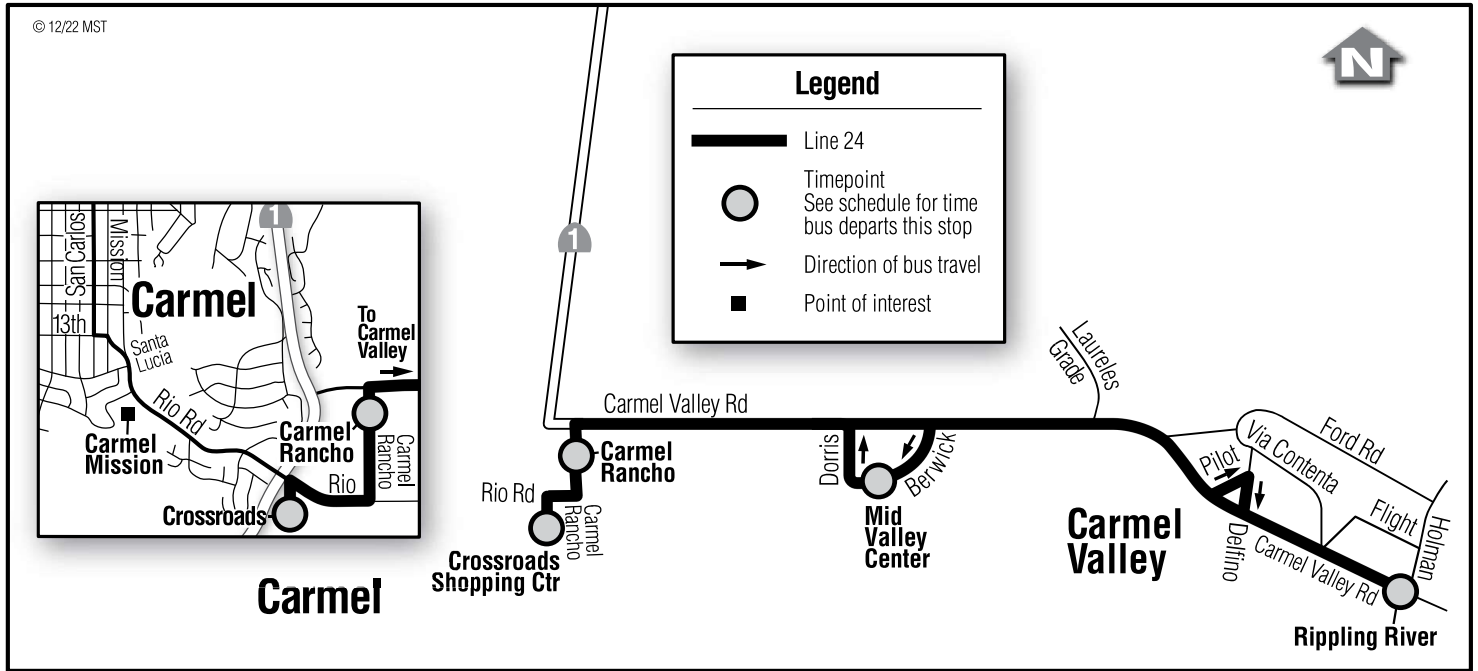

24 Carmel Valley–Crossroads Carmel

Regular / Discount
Regular / Descuento
\$2 / \$1

24 Carmel Valley

Daily*/Diario*				
Notes	Crossroads Shopping Ctr	Carmel Rancho	Mid Valley Center	Rippling River
A	7:45	7:47	8:00	8:10
	8:45	8:47	9:00	9:10
	9:45	9:47	10:00	10:10
	10:45	10:47	11:00	11:10
	11:45	11:47	12:00	12:10
	12:45	12:47	1:00	1:10
	1:45	1:47	2:00	2:10
	2:45	2:47	3:00	3:10
	3:45	3:47	4:00	4:10
	4:45	4:47	5:00	5:10
	5:45	5:47	6:00	6:10

24 Crossroads Carmel

Daily*/Diario*				
Notes	Rippling River	Mid Valley Center	Carmel Rancho	Crossroads Shopping Ctr
A	7:10	7:22	7:32	7:37
A	8:10	8:22	8:32	8:37
	9:10	9:22	9:32	9:37
	10:10	10:22	10:32	10:37
	11:10	11:22	11:32	11:37
	12:10	12:22	12:32	12:37
	1:10	1:22	1:32	1:37
	2:10	2:22	2:32	2:37
	3:10	3:22	3:32	3:37
	4:10	4:22	4:32	4:37
	5:10	5:22	5:32	5:37
	6:10	6:21	6:31	6:34

Notes: A Weekdays only

* Line 24 does not operate on Thanksgiving, Christmas Day or New Year's Day.

Light Type = AM **Bold Type = PM**