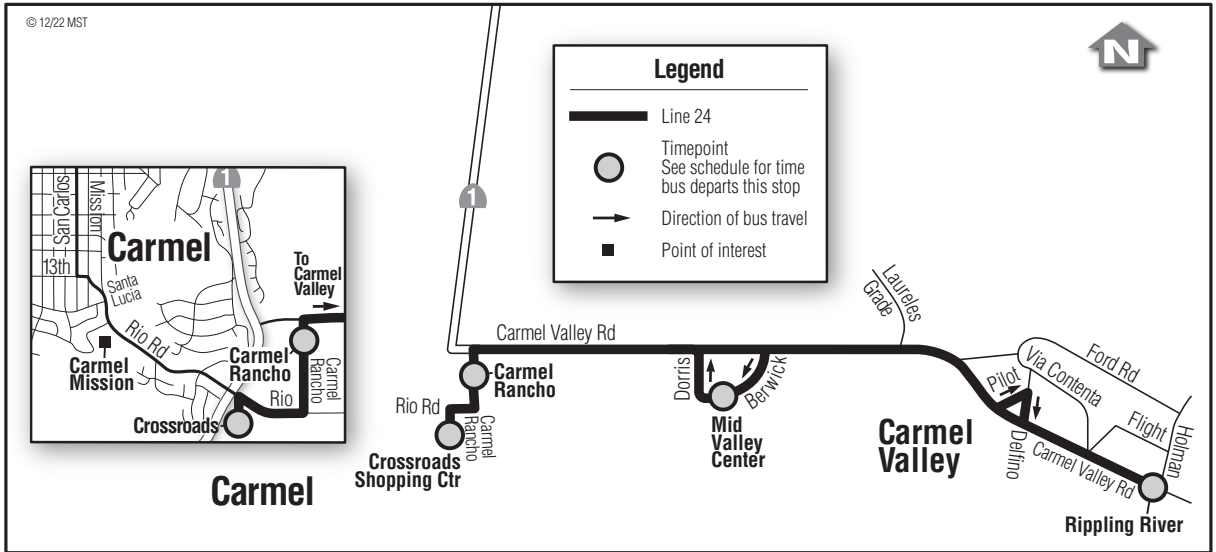

24 Carmel Valley—Crossroads Carmel

Regular / Discount
Regular / Descuento
\$2 / \$1

24 Carmel Valley

Daily*/Diario*

Notes	Crossroads Shopping Ctr	Carmel Rancho	Mid Valley Center	Rippling River
A	7:45	7:47	8:00	8:10
	8:45	8:47	9:00	9:10
	9:45	9:47	10:00	10:10
	10:45	10:47	11:00	11:10
	11:45	11:47	12:00	12:10
	12:45	12:47	1:00	1:10
	1:45	1:47	2:00	2:10
	2:45	2:47	3:00	3:10
	3:45	3:47	4:00	4:10
	4:45	4:47	5:00	5:10
	5:45	5:47	6:00	6:10

24 Crossroads Carmel

Daily*/Diario*

Notes	Rippling River	Mid Valley Center	Carmel Rancho	Crossroads Shopping Ctr
A	7:10	7:22	7:32	7:37
A	8:10	8:22	8:32	8:37
	9:10	9:22	9:32	9:37
	10:10	10:22	10:32	10:37
	11:10	11:22	11:32	11:37
	12:10	12:22	12:32	12:37
	1:10	1:22	1:32	1:37
	2:10	2:22	2:32	2:37
	3:10	3:22	3:32	3:37
	4:10	4:22	4:32	4:37
	5:10	5:22	5:32	5:37
	6:10	6:21	6:31	6:34

Notes: A Weekdays only

* Line 24 does not operate on Thanksgiving, Christmas Day or New Year's Day.

Light Type = AM **Bold Type = PM**