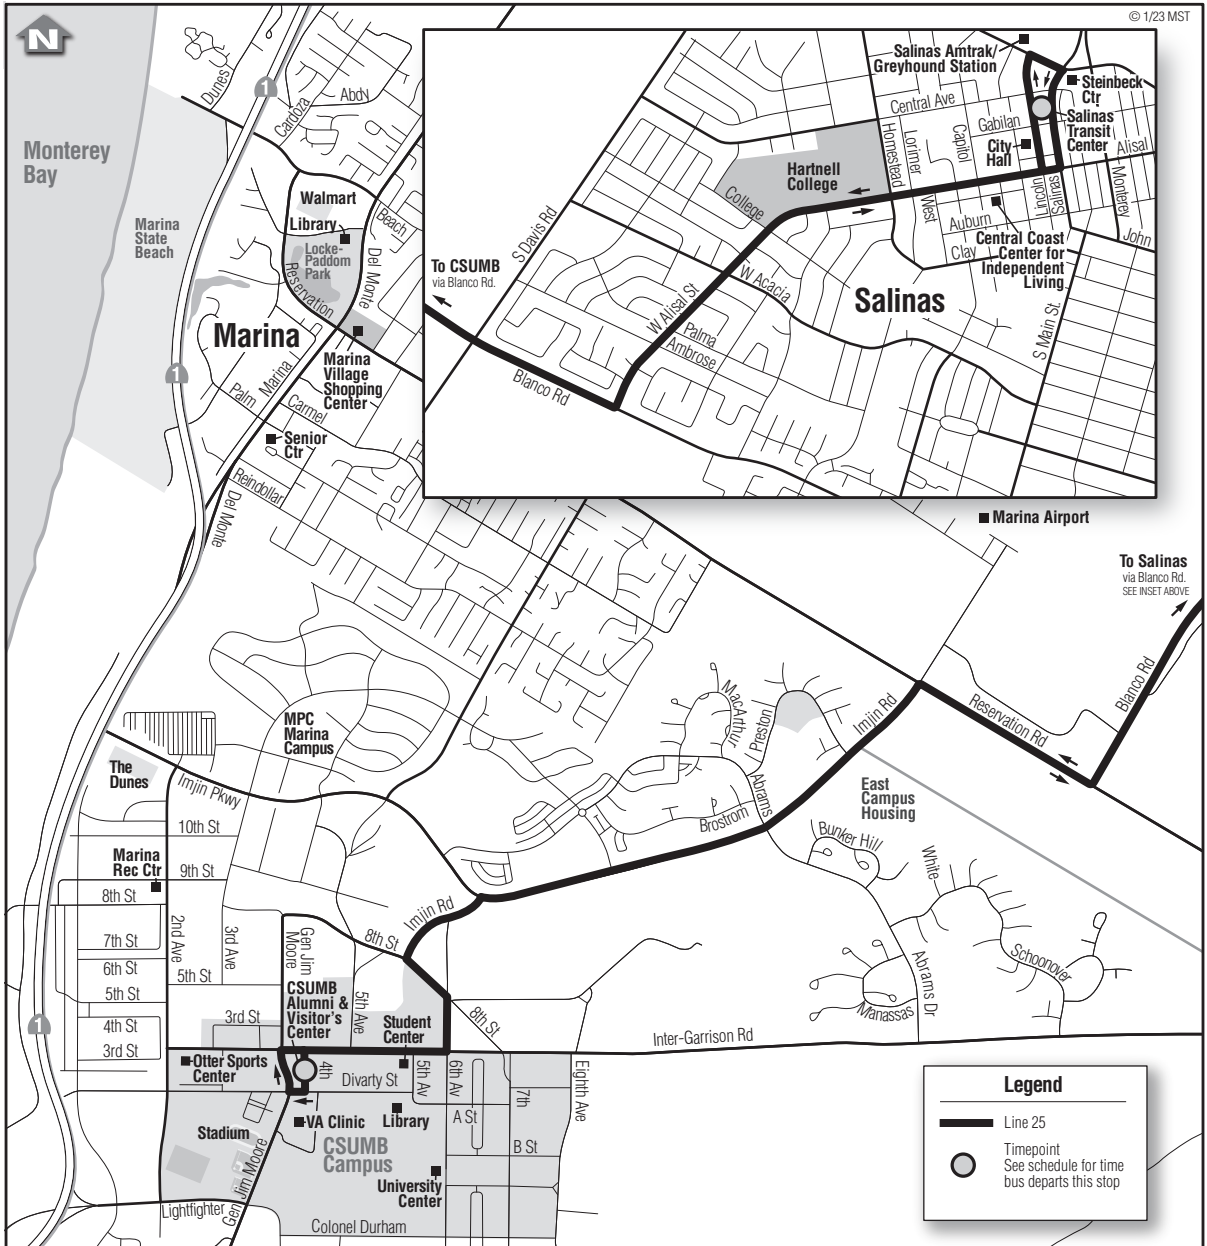

25 Salinas—CSUMB

Regular / Discount
Regular / Descuento
\$2 / \$1

Continued on next page

25 CSUMB

Daily*/Diario*

Notes	Salinas Transit Center	CSUMB Alumni & Visitor's Ctr
	○	○
	7:15	7:40
	8:15	8:40
	9:15	9:40
	10:15	10:40
	11:15	11:40
	12:15	12:40
	1:15	1:40
	2:15	2:40
	3:15	3:40
	4:15	4:40
	5:15	5:40
	6:15	6:40

25 Salinas

Daily*/Diario*

Notes	CSUMB Alumni & Visitor's Ctr	Salinas Transit Center
	○	○
	7:45	8:10
	8:45	9:10
	9:45	10:10
	10:45	11:10
	11:45	12:10
	12:45	1:10
	1:45	2:10
	2:45	3:10
	3:45	4:10
	4:45	5:10
	5:45	6:10
	6:45	7:10

Notes:

* No holiday service.

Students ride **free** with a valid Hartnell College photo student ID.

Light Type = AM **Bold Type = PM**

**Line 25 does not operate when classes are not in session.
Visit the academic calendar at www.csumb.edu for more information.**