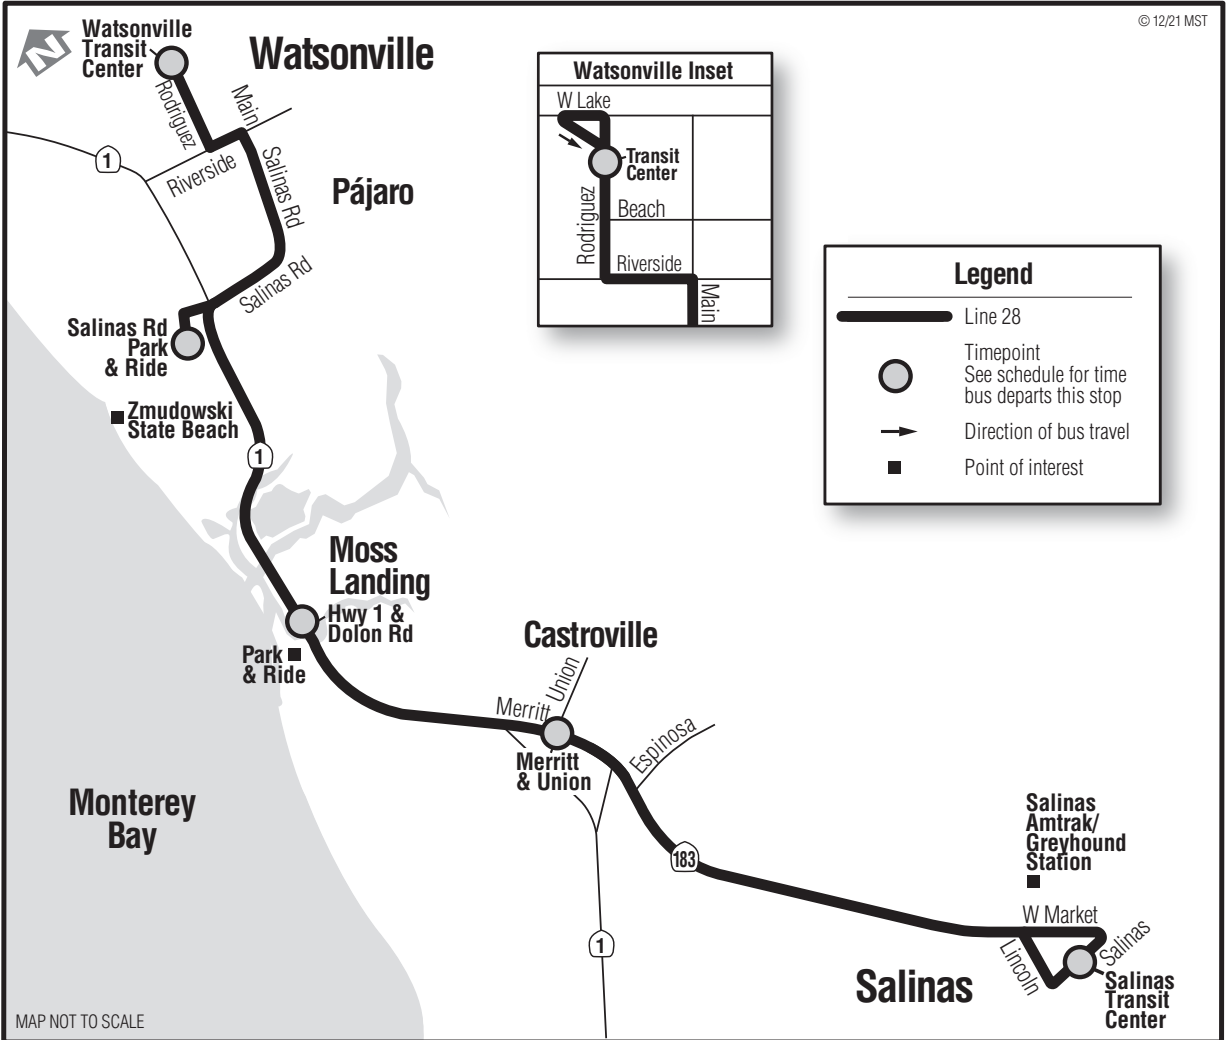

# 28 Watsonville–Salinas via Castroville

Regional / Discount  
Regional / Descuento  
**\$3.50 / \$1.75**

© 12/21 MST

Continued on next page

# 28 Watsonville via Castroville

Daily\*/Diario\*

Notes	Salinas Transit Center	Castroville Merritt & Union	Moss Landing Hwy. 1 & Dolan Rd	Salinas Road Park & Ride	Watsonville Transit Center
	○	○	○	○	○
	6:45	7:00	7:07	7:13	7:26
	8:45	9:02	9:09	9:18	9:33
	10:45	11:02	11:09	11:18	11:33
	<b>12:45</b>	<b>1:02</b>	<b>1:09</b>	<b>1:18</b>	<b>1:33</b>
	<b>2:45</b>	<b>3:02</b>	<b>3:09</b>	<b>3:18</b>	<b>3:33</b>
	<b>4:45</b>	<b>5:02</b>	<b>5:09</b>	<b>5:18</b>	<b>5:33</b>
	<b>6:45</b>	<b>7:02</b>	<b>7:09</b>	<b>7:18</b>	<b>7:30</b>

# 28 Salinas via Castroville

Daily\*/Diario\*

Notes	Watsonville Transit Center	Salinas Road Park & Ride	Moss Landing Hwy. 1 & Dolan Rd	Castroville Merritt & Pajaro	Salinas Transit Center
	○	○	○	○	○
	6:55	7:06	7:13	7:22	7:38
	8:55	9:06	9:13	9:22	9:38
	10:55	11:06	11:13	11:22	11:38
	<b>12:53</b>	<b>1:05</b>	<b>1:12</b>	<b>1:23</b>	<b>1:40</b>
	<b>2:53</b>	<b>3:05</b>	<b>3:12</b>	<b>3:23</b>	<b>3:40</b>
	<b>4:50</b>	<b>5:04</b>	<b>5:11</b>	<b>5:23</b>	<b>5:40</b>
	<b>6:55</b>	<b>7:07</b>	<b>7:14</b>	<b>7:26</b>	<b>7:41</b>

Notes:

Light Type = AM **Bold Type = PM**

\* Line 28 does not operate on Thanksgiving, Christmas, or New Year's Day.