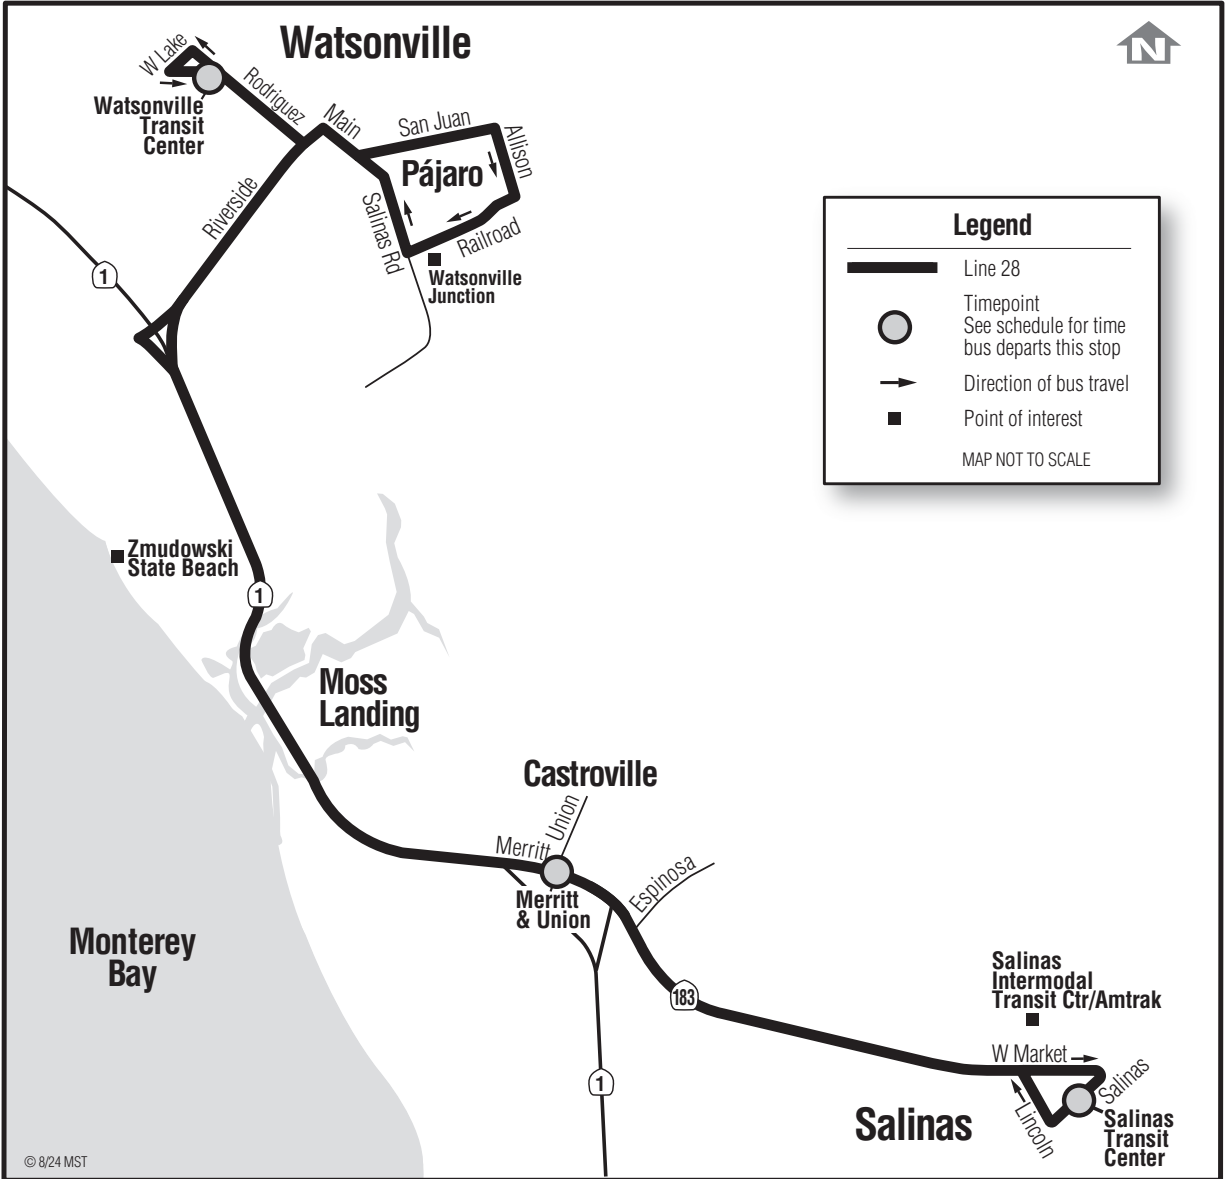

28 Watsonville–Salinas via Castroville

Regular / Discount
Regular / Descuento
\$2 / \$1

28 Watsonville via Castroville

Daily*/Diario*

Notes	Salinas Transit Center	Castroville Merritt & Union	Watsonville Transit Center
	○	○	○
	6:45	7:00	7:31
	8:45	9:01	9:35
	10:45	11:01	11:35
	12:45	1:01	1:35
	2:45	3:02	3:36
	4:45	5:02	5:36
	6:45	7:00	7:32

28 Salinas via Castroville

Daily*/Diario*

Notes	Watsonville Transit Center	Castroville Merritt & Pajaro	Salinas Transit Center
	○	○	○
	6:47	7:19	7:35
	8:47	9:19	9:35
	10:47	11:19	11:35
	12:43	1:18	1:35
	2:43	3:18	3:35
	4:43	5:18	5:35
	6:47	7:20	7:35

Notes:

Light Type = AM **Bold Type = PM**

* Line 28 does not operate on Thanksgiving, Christmas, or New Year's Day.