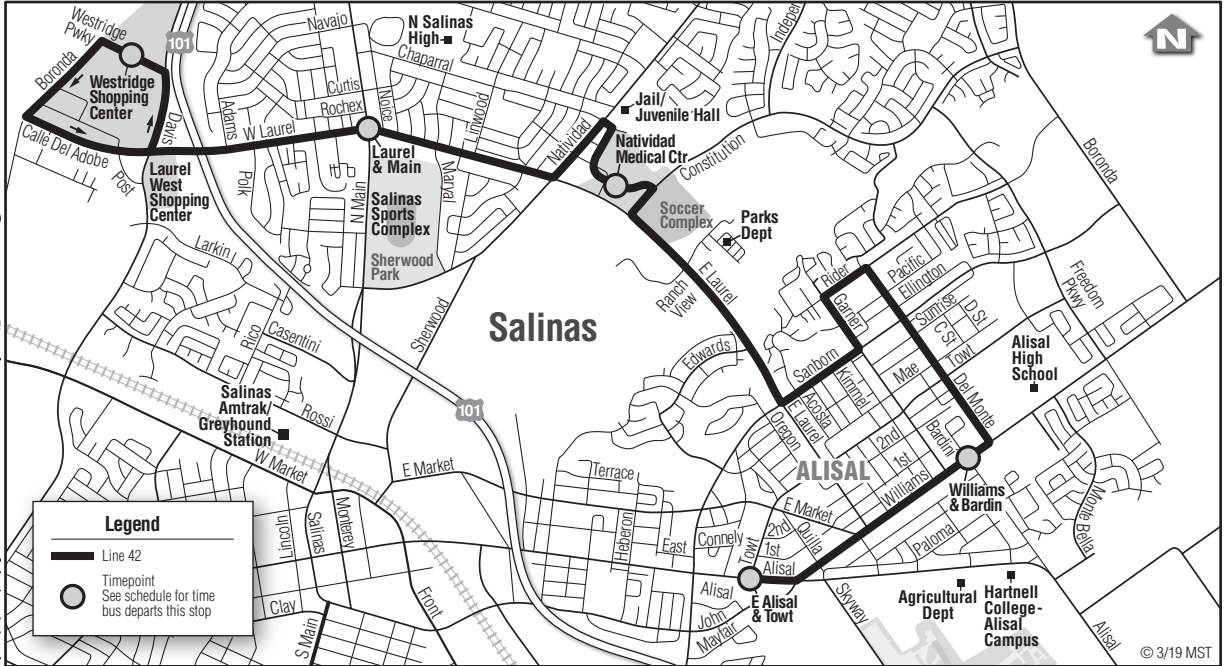

42 Westridge–Alisal

Primary / Discount
Primaria / Descuento
\$2.50 / \$1.25

42 Westridge

Saturdays & Sundays*
Sábados y Domingos*

Notes	E. Alisal & Towt	Williams & Bardin	Natividad Medical Center	Laurel & Main	Westridge Shopping Center
	○	○	○	○	○
	8:50	8:57	9:13	9:18	9:25
	10:20	10:27	10:43	10:48	10:55
	11:50	11:57	12:13	12:18	12:25
	1:20	1:27	1:43	1:48	1:55
	2:50	2:57	3:13	3:18	3:25
	4:20	4:27	4:43	4:48	4:55
	5:50	5:57	6:13	6:13	6:25
	7:20	7:27	7:43	7:48	7:55

42 Alisal

Saturdays & Sundays*
Sábados y Domingos*

Notes	Westridge Shopping Center	Laurel & Main	Natividad Medical Center	Williams & Bardin	E. Alisal & Towt
	○	○	○	○	○
	9:35	9:43	9:50	10:05	10:10
	11:05	11:13	11:20	11:35	11:40
	12:35	12:43	12:50	1:05	1:10
	2:05	2:13	2:20	2:35	2:40
	3:35	3:43	3:50	4:05	4:10
	5:05	5:13	5:20	5:35	5:40
	6:35	6:43	6:50	7:05	7:10
	8:05	8:13	8:20	8:35	8:40

Notes:

* Line 42 does not operate Monday through Friday or on Thanksgiving, Christmas, or New Year's Day.
Free on Saturdays & Sundays / Gratis en sábados y domingos

Light Type = AM **Bold Type = PM**