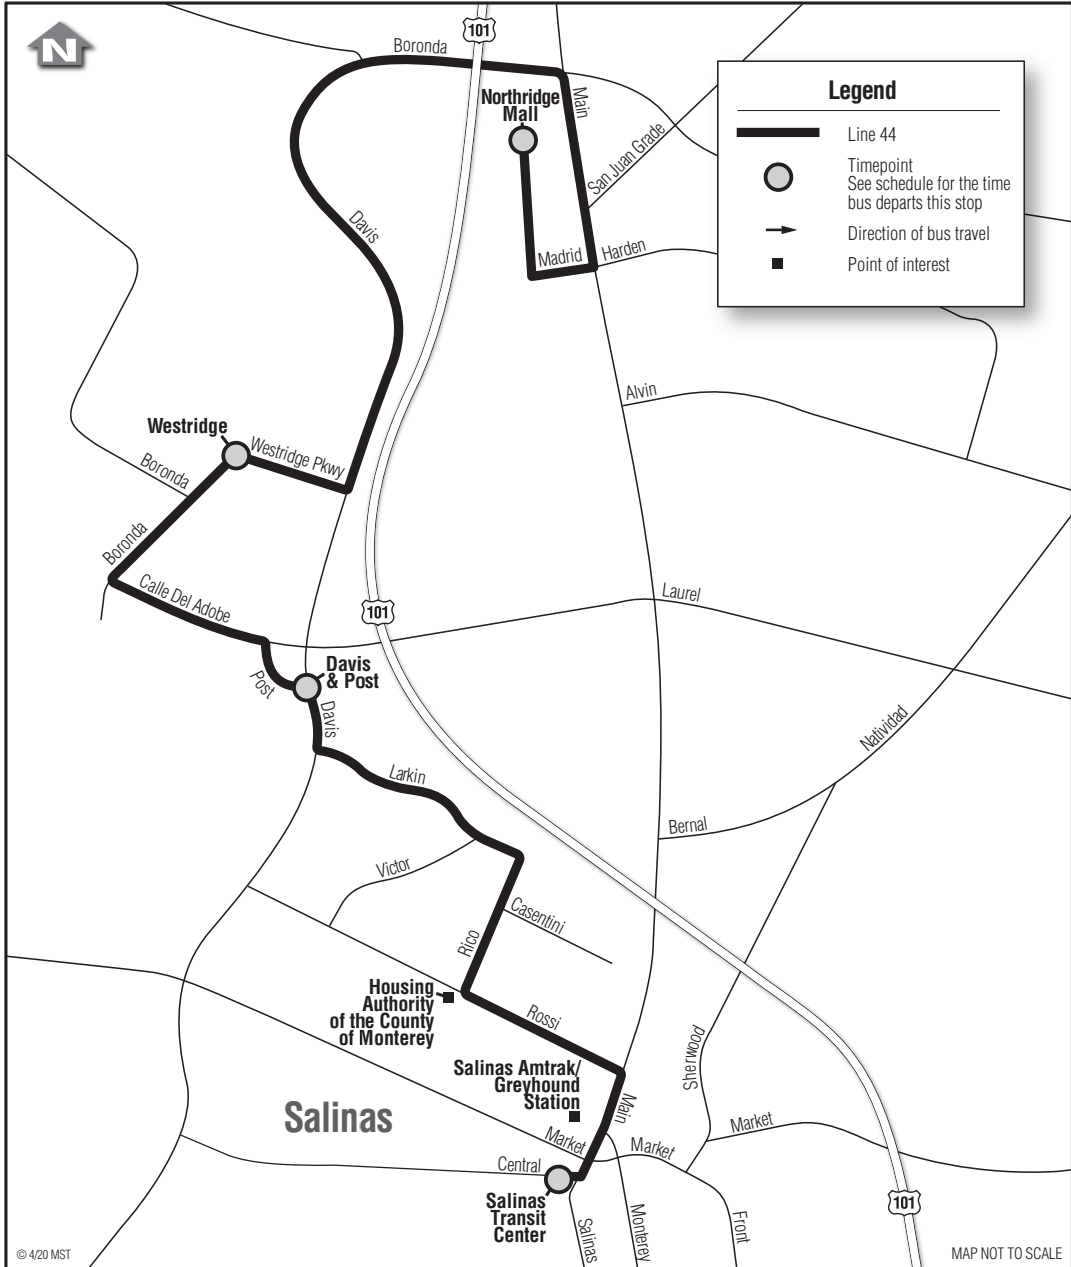

44 Northridge–Salinas via Westridge

Primary / Discount
 Primaria / Descuento
\$2.50 / \$1.25

44 Northridge <small>via Westridge</small>				
Daily*/Diario*				
Notes	Salinas Transit Center	Post & Davis	Westridge	Northridge Mall
	○	○	○	○
B	--	--	--	--
	7:45	7:56	8:01	8:12
	9:00	9:11	9:16	9:27
	10:15	10:26	10:31	10:42
	11:30	11:41	11:46	11:57
	12:45	12:56	1:01	1:12
	2:00	2:11	2:16	2:27
	3:15	3:26	3:31	3:42
	4:30	4:41	4:46	4:57
	5:45	5:56	6:01	6:12

44 Salinas <small>via Westridge</small>				
Daily*/Diario*				
Notes	Northridge Mall	Westridge	Davis & Post	Salinas Transit Center
	○	○	○	○
A	6:35	6:44	6:48	6:58
B	7:50	8:01	8:05	8:15
	9:05	9:16	9:20	9:30
	10:20	10:31	10:35	10:45
	11:35	11:46	11:50	12:00
	12:50	1:01	1:05	1:15
	2:05	2:16	2:20	2:30
	3:20	3:31	3:35	3:45
	4:35	4:46	4:50	5:00
	5:50	6:01	6:05	6:15

Notes:

A Weekdays only.

B Monday through Saturday

* Line 44 does not operate on Thanksgiving, Christmas, or New Year's Day.

Light Type = AM **Light Type = PM**

TRANSIT TIP

Additional service from Victor Street to the Salinas Transit Center is available by boarding trips leaving the Salinas bus yard. Fares will vary depending on the line. You will be required to pay the posted fare. Return service is available by boarding trips leaving the Salinas Transit Center.