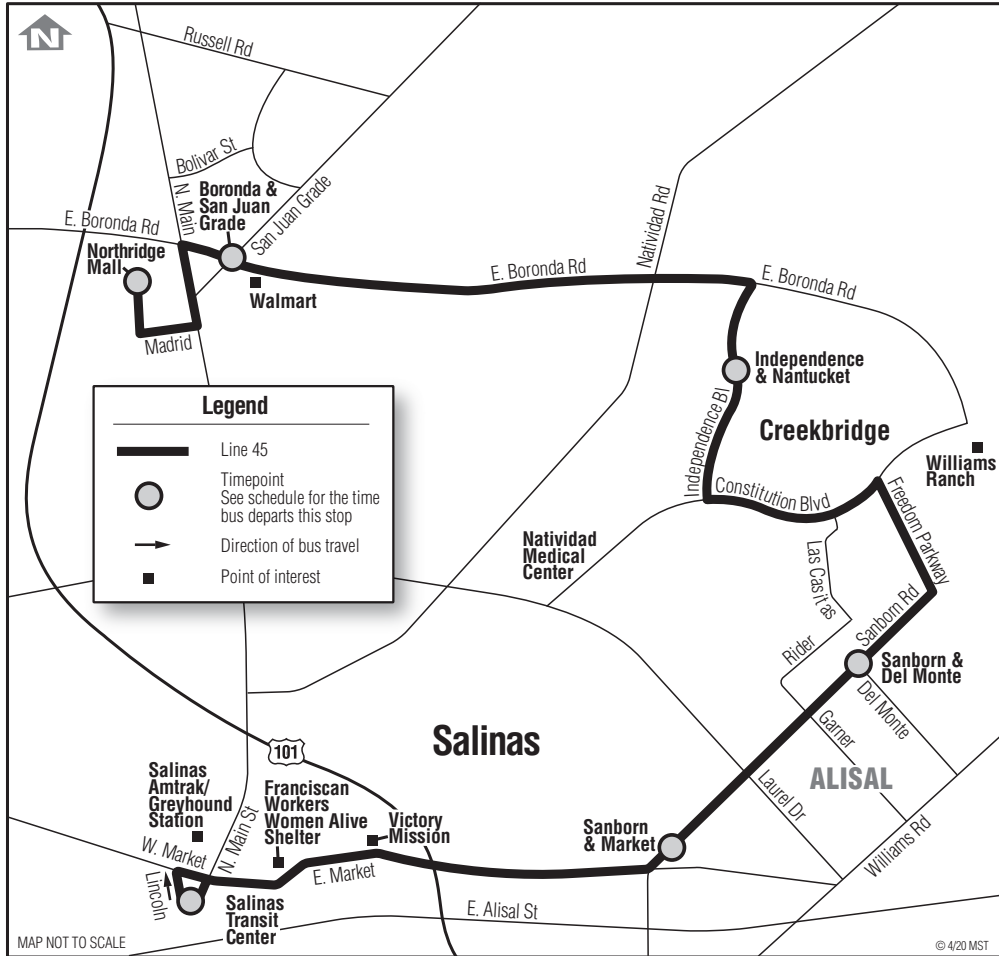

45 Northridge–Salinas

via East Market

Primary / Discount
Primaria / Descuento
\$2.50 / \$1.25

45 Northridge ^{via} E. Market						
Daily*/Diario*						
Notes	Salinas Transit Center	Sanborn & Market	Sanborn & Del Monte	Independence & Nantucket	Boronda & San Juan Grade	Northridge Mall
	○	○	○	○	○	○
A	7:05	7:14	7:19	7:28	7:36	7:44
B	8:20	8:29	8:34	8:43	8:51	8:59
	9:35	9:44	9:49	9:58	10:06	10:14
	10:50	10:59	11:04	11:13	11:21	11:29
	12:05	12:14	12:19	12:28	12:36	12:44
	1:20	1:29	1:34	1:43	1:51	1:59
	2:35	2:44	2:49	2:58	3:06	3:14
	3:50	3:59	4:04	4:13	4:21	4:29
	5:05	5:14	5:19	5:28	5:36	5:44
A	6:25	6:33	6:37	6:46	6:53	7:00

45 Salinas via E. Market						
Daily*/Diario*						
Notes	Northridge Mall	Boronda & San Juan Grade	Independence & Nantucket	Sanborn & Del Monte	Sanborn & Market	Salinas Transit Center
	○	○	○	○	○	○
A	7:00	7:06	7:14	7:23	7:28	7:37
B	8:15	8:22	8:30	8:39	8:44	8:53
	9:30	9:37	9:45	9:54	9:59	10:08
	10:45	10:52	11:00	11:09	11:14	11:23
	12:00	12:07	12:15	12:24	12:29	12:38
	1:15	1:22	1:30	1:39	1:44	1:53
	2:30	2:37	2:45	2:54	2:59	3:08
	3:45	3:52	4:00	4:09	4:14	4:23
	5:00	5:07	5:15	5:24	5:29	5:38
A	6:15	6:22	6:30	6:39	6:44	6:53

Light Type = AM **Bold Type = PM**

Notes:
 A Weekdays only
 B Monday through Saturday
 * Line 45 does not operate Thanksgiving, Christmas, or New Year's Day.