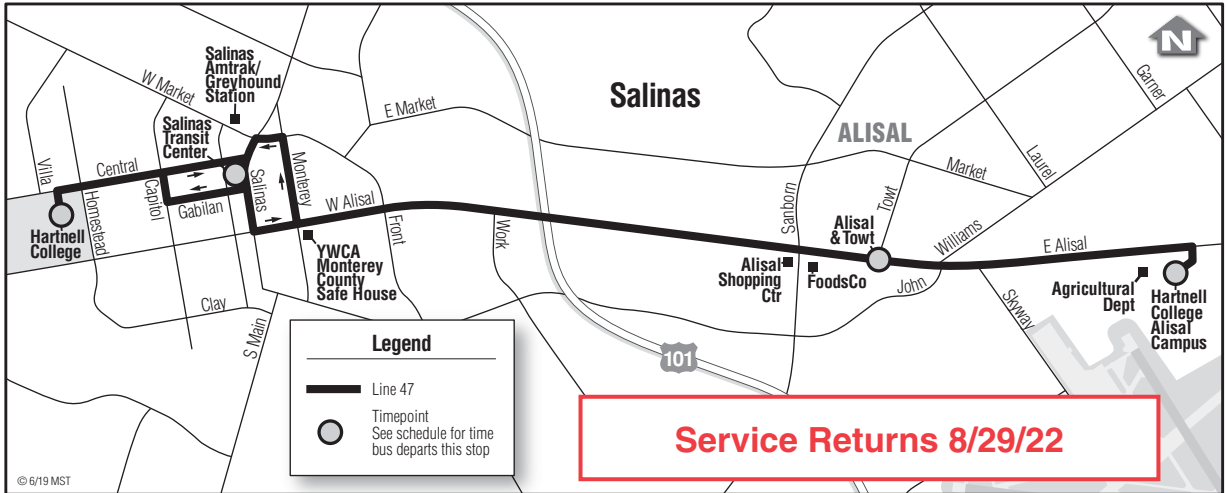

47 Hartnell–Alisal Campus

Primary / Discount
Primaria / Descuento
\$2.50 / \$1.25

Line 47 does not operate when classes are not in session.
Visit the academic calendar at www.hartnell.edu for more information.

47 Alisal Campus

Weekdays*/Días de la semana*

Notes	Hartnell College Circle	Salinas Transit Center	Alisal & Towt	Hartnell College Alisal Campus
	●	●	●	●
	7:00	7:05	7:17	7:23
	8:00	8:05	8:17	8:23
	9:00	9:05	9:17	9:23
	10:00	10:05	10:17	10:23
	11:00	11:05	11:17	11:23
	12:00	12:05	12:17	12:23
	1:00	1:05	1:17	1:23
	2:00	2:05	2:17	2:23
	3:00	3:05	3:17	3:23
	4:00	4:05	4:17	4:23
	5:00	5:05	5:17	5:23
	6:00	6:05	6:17	6:23

47 Hartnell

Weekdays*/Días de la semana*

Notes	Hartnell College Alisal Campus	Alisal & Towt	Salinas Transit Center	Hartnell College Circle
	●	●	●	●
	7:30	7:35	7:49	7:54
	8:30	8:35	8:49	8:54
	9:30	9:35	9:49	9:54
	10:30	10:35	10:49	10:54
	11:30	11:35	11:49	11:54
	12:30	12:35	12:49	12:54
	1:30	1:35	1:49	1:54
	2:30	2:35	2:49	2:54
	3:30	3:35	3:49	3:54
	4:30	4:35	4:49	4:54
	5:30	5:35	5:49	5:54
	6:30	6:35	6:49	6:54

Notes:

Light Type = AM **Bold Type = PM**

*No service: Labor Day (Sept 6), Veteran's Day (Nov 11), Thanksgiving Holiday (Nov 25-27), Class Break (Dec 18-Jan 23)
Students ride **free** with a valid Hartnell College photo student ID.