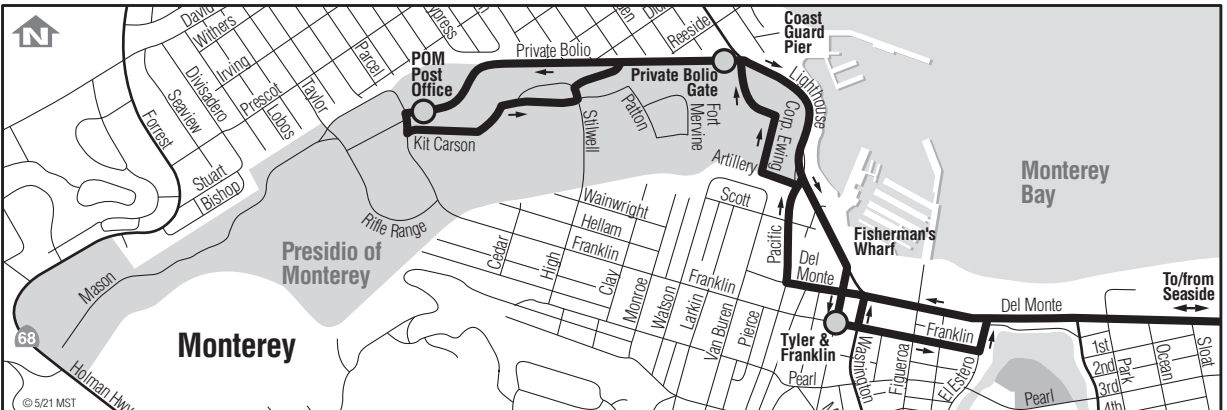

# 75 Presidio – Marshall Park

Primary / Discount  
Primaria / Descuento  
**\$2.50 / \$1.25**

# 75 Presidio

## Weekdays\*/Días de la semana\*

Notes	Marshall Park Malmedy & Kalborn ○	Fitch Park Ardennes & Aachen ○	Fitch Park Ardennes & Hatten ○	Tyler & Franklin ○	Private Bolo Gate ○	POM Post Office Bldg 517 ○
	6:37 6:57	6:42 7:02	6:48 7:08	7:13 7:33	7:17 7:37	7:20 7:40