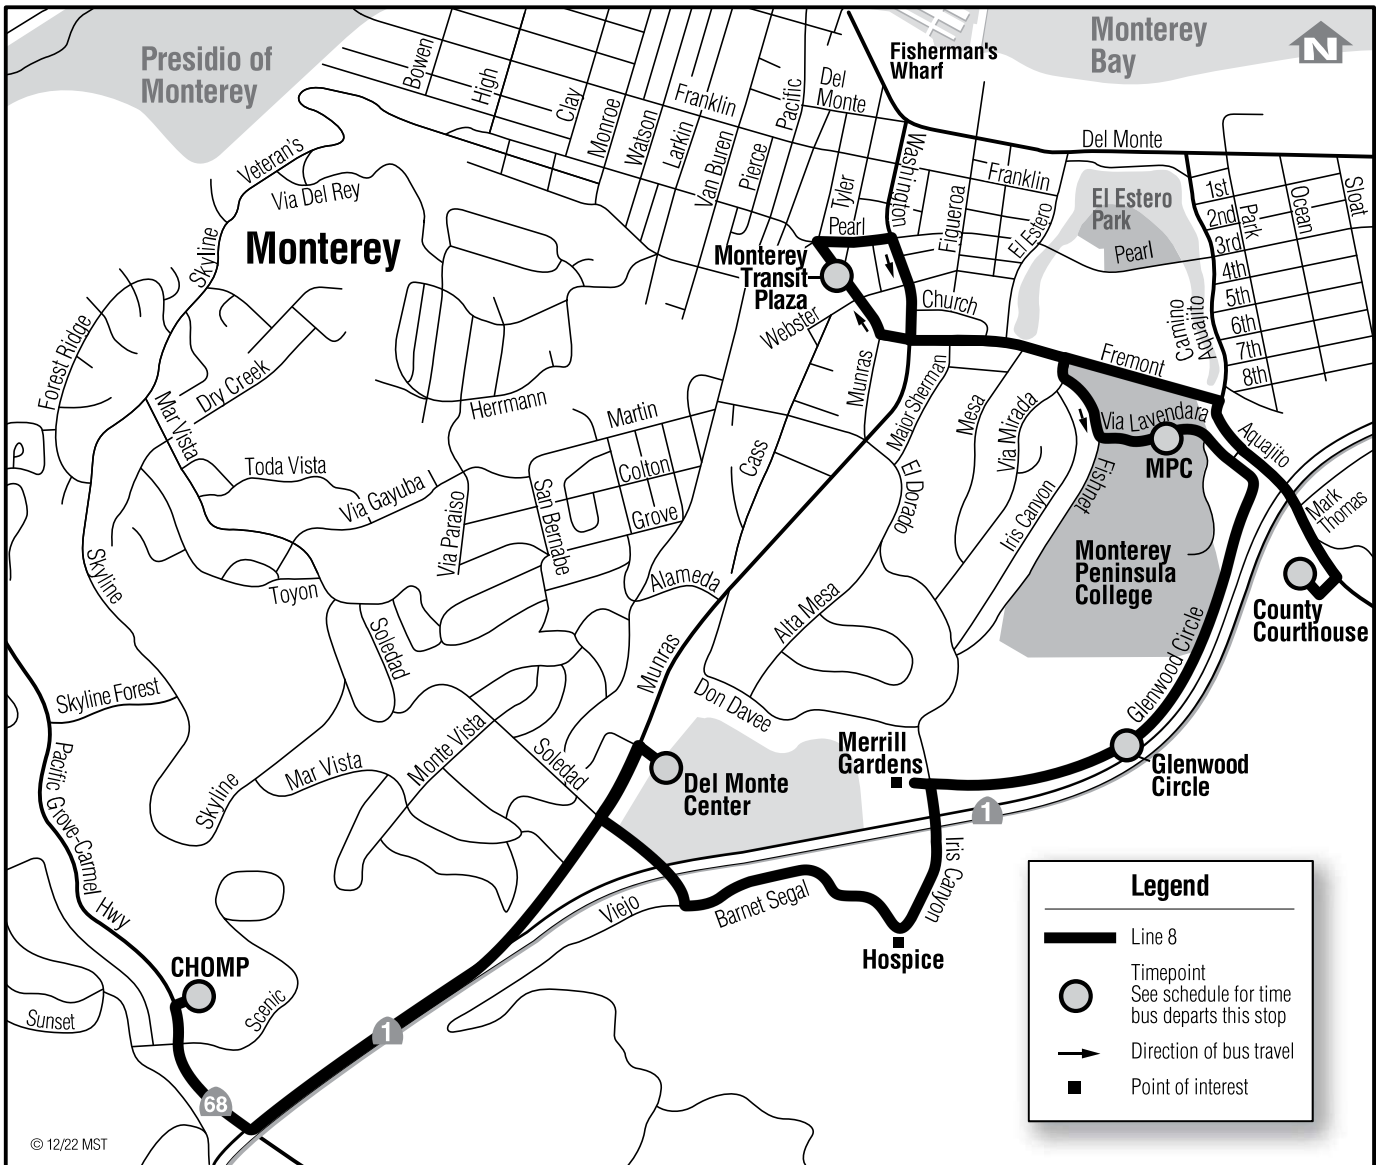

8 Monterey-CHOMP via MPC

Regular / Discount
Regular / Descuento
\$2 / \$1

8 CHOMP

Daily*/Diario*						
Notes	Monterey Transit Plaza	Monterey Peninsula College	Monterey Courthouse	Glenwood Circle	Del Monte Shopping Center	CHOMP
A	7:45	7:49	7:51	7:56	8:05	8:10
	8:45	8:49	8:51	8:56	9:05	9:10
	9:45	9:49	9:51	9:56	10:05	10:10
	10:45	10:49	10:51	10:56	11:05	11:10
	11:45	11:49	11:51	11:56	12:05	12:10
	12:45	12:49	12:51	12:56	1:05	1:10
	1:45	1:49	1:51	1:56	2:05	2:10
	2:45	2:49	2:51	2:56	3:05	3:10
	3:45	3:49	3:51	3:56	4:05	4:10
	4:45	4:49	4:51	4:56	5:05	5:10
	5:45	5:49	5:51	5:56	6:05	6:10
	6:45	6:49	6:51	6:56	7:05	7:10

8 Monterey

Daily*/Diario*						
Notes	CHOMP	Del Monte Shopping Center	Glenwood Circle	Monterey Courthouse	Monterey Peninsula College	Monterey Transit Plaza
A	8:11	8:19	8:27	8:31	8:36	8:40
	9:11	9:19	9:27	9:31	9:36	9:40
	10:11	10:19	10:27	10:31	10:36	10:40
	11:11	11:19	11:27	11:31	11:36	11:40
	12:11	12:19	12:27	12:31	12:36	12:40
	1:11	1:19	1:27	1:31	1:36	1:40
	2:11	2:19	2:27	2:31	2:36	2:40
	3:11	3:19	3:27	3:31	3:36	3:40
	4:11	4:19	4:27	4:31	4:36	4:40
	5:11	5:19	5:27	5:31	5:36	5:40
	6:11	6:19	6:27	6:31	6:36	6:40

Light Type = AM **Bold Type = PM**

Notes:

A Weekdays only

* Line 8 does not operate on Thanksgiving, Christmas Day or New Year's Day.