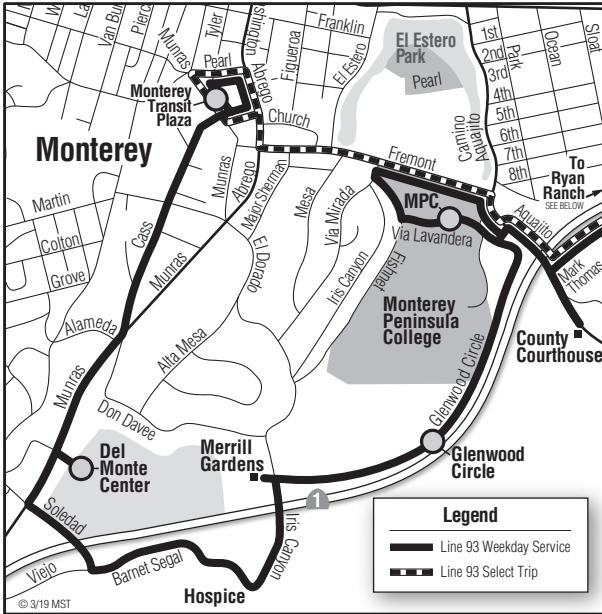

# 93 Ryan Ranch–Monterey

## Senior Shuttle

Primary / Discount  
Primaria / Descuento  
**\$1.50 / 75¢**

Reduced 75¢ discount fare on senior shuttles provided by Measure Q.

## Line 93 Service

Notes:

A Operates via Fremont and Aguajito to Mark Thomas Road, no service to Courthouse.

\* No holiday service