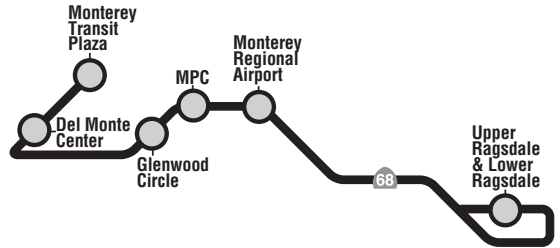

# 93 Ryan Ranch–Monterey

## Line 93 Service

# 93 Ryan Ranch

Weekdays\*/Días de la semana\*

Notes	Monterey Transit Plaza	Del Monte Center	Glenwood Circle	MPC	Monterey Regional Airport	Ryan Ranch Upper Fagsdale & Lower Fagsdale
A	7:30	--	--	--	7:41	7:49
A	8:30	--	--	--	8:41	8:49
	9:40	9:48	9:56	10:01	10:15	10:24
	<b>12:00</b>	<b>12:08</b>	<b>12:16</b>	<b>12:21</b>	<b>12:35</b>	<b>12:44</b>
	<b>2:20</b>	<b>2:28</b>	<b>2:36</b>	<b>2:41</b>	<b>2:55</b>	<b>3:04</b>
	<b>4:40</b>	<b>4:48</b>	<b>4:46</b>	<b>5:01</b>	<b>5:15</b>	<b>5:24</b>

Notes:

A Operates via Fremont and Aguajito to Mark Thomas Road, no service to Courthouse.

\* No holiday service