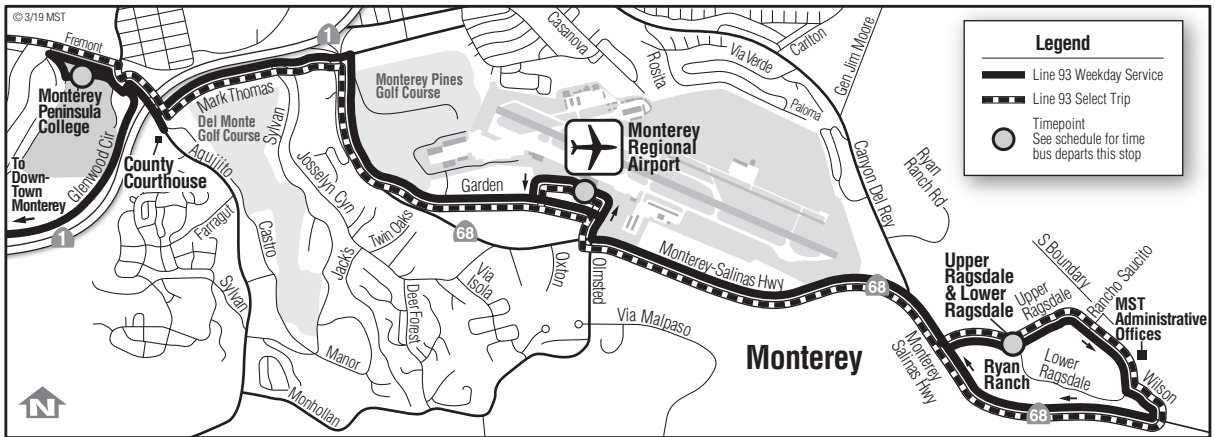

# 93 Ryan Ranch–Monterey

## Line 93 Service

# 93 Ryan Ranch

Weekdays\*/Días de la semana\*

Notes	Monterey Transit Plaza	Del Monte Center	Glenwood Circle	MPC	Monterey Regional Airport	Ryan Ranch Upper Fagsdale & Lower Fagsdale
A	7:30	--	--	--	7:41	7:49
A	8:30	--	--	--	8:41	8:49
	9:40	9:48	9:56	10:01	10:15	10:24
	<b>12:00</b>	<b>12:08</b>	<b>12:16</b>	<b>12:21</b>	<b>12:35</b>	<b>12:44</b>
	<b>2:20</b>	<b>2:28</b>	<b>2:36</b>	<b>2:41</b>	<b>2:55</b>	<b>3:04</b>
	<b>4:40</b>	<b>4:48</b>	<b>4:46</b>	<b>5:01</b>	<b>5:15</b>	<b>5:24</b>

Notes:

A Operates via Fremont and Aguajito to Mark Thomas Road, no service to Courthouse.

\* No holiday service