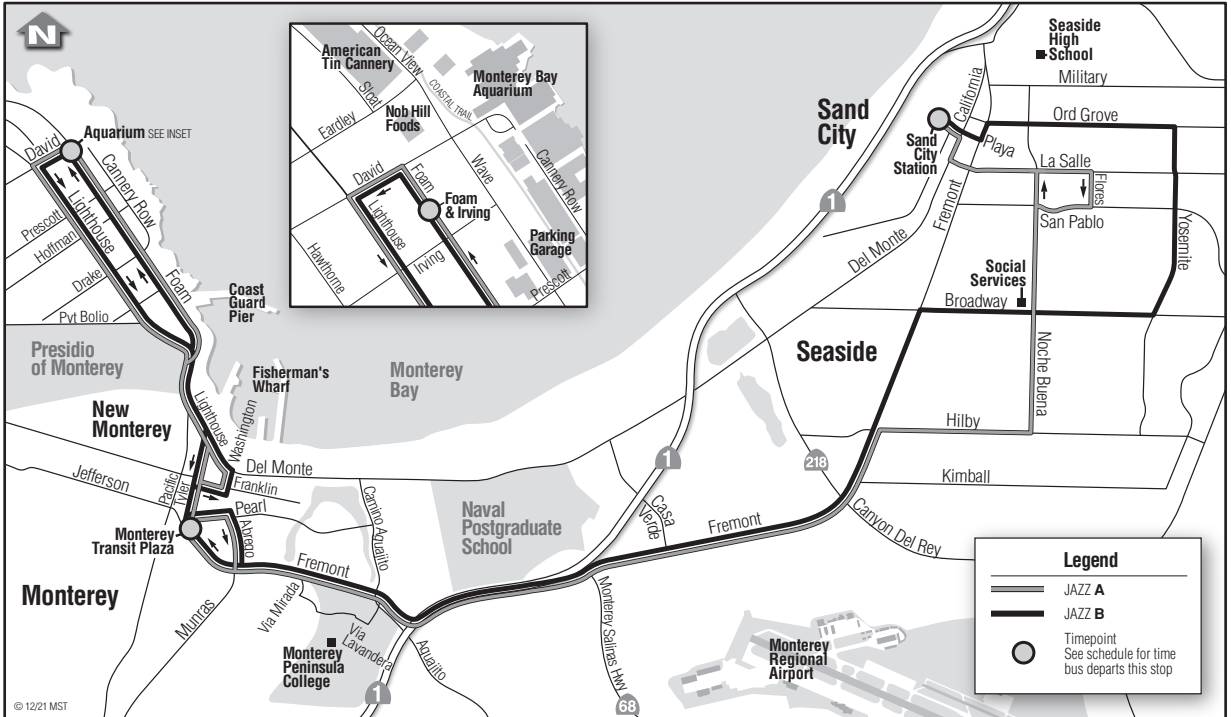

JAZZ A Aquarium–Sand City via Hilby

JAZZ B Aquarium–Sand City via Broadway

Primary / Discount
Primaria / Descuento
\$2.50 / \$1.25

JAZZ A Aquarium via Hilby

JAZZ B Aquarium via Broadway

Weekdays/Días de la semana

Notes	Line	Sand City Station	Monterey Transit Plaza	Aquarium Foam & Irving
	A	6:18	6:40	6:48
	B	6:37	7:00	7:08
	A	6:58	7:20	7:28
	B	7:15	7:40	7:48
	A	7:33	8:00	8:08
	B	7:55	8:20	8:28
	A	8:13	8:40	8:48
	B	8:35	9:00	9:08
	A	8:52	9:20	9:28
	B	9:15	9:40	9:48
	A	9:34	10:00	10:08
	B	9:55	10:20	10:28
	A	10:14	10:40	10:48
	B	10:35	11:00	11:08
	A	10:54	11:20	11:28
	B	11:15	11:40	11:48
	A	11:34	12:00	12:08
	B	11:55	12:20	12:28
	A	12:14	12:40	12:48
	B	12:35	1:00	1:08
	A	12:54	1:20	1:28
	B	1:15	1:40	1:48
	A	1:34	2:00	2:08
	B	1:55	2:20	2:28
	A	2:14	2:40	2:48
	B	2:35	3:00	3:08
	A	2:54	3:20	3:28
	B	3:15	3:40	3:48
	A	3:34	4:00	4:08
	B	3:55	4:20	4:28
	A	4:11	4:40	4:48
	B	4:35	5:00	5:08
	A	4:51	5:20	5:28
	B	5:15	5:40	5:48
	A	5:36	6:00	6:08
	B	5:57	6:22	6:30
	A	6:28	6:52	7:00
	B	6:59	7:22	7:30
	A	7:28	7:52	8:00
	B	8:00	8:23	8:30
	A	8:31	8:53	9:00
	B	9:00	9:23	9:30
	A	9:31	9:53	10:00
	B	9:53	10:16	10:23

JAZZ A Sand City via Hilby

JAZZ B Sand City via Broadway

Saturdays & Sundays/Sábados y Domingos

Notes	Line	Aquarium Foam & Irving	Monterey Transit Plaza	Sand City Station
	A	--	7:15	7:36
	B	7:35	7:45	8:12
	A	8:05	8:15	8:40
	B	8:35	8:45	9:12
	A	9:05	9:15	9:40
	B	9:35	9:45	10:14
	A	10:05	10:15	10:40
	B	10:35	10:45	11:14
	A	11:05	11:15	11:40
	B	11:35	11:45	12:14
	A	12:05	12:15	12:40
	B	12:35	12:45	1:14
	A	1:05	1:15	1:40
	B	1:35	1:45	2:14
	A	2:05	2:15	2:40
	B	2:35	2:45	3:14
	A	3:05	3:15	3:40
	B	3:35	3:45	4:14
	A	4:05	4:15	4:40
	B	4:35	4:45	5:14
	A	5:05	5:15	5:40
	B	5:35	5:45	6:14
	A	6:05	6:15	6:40
	B	6:35	6:45	7:12
	A	7:05	7:15	7:37
	B	7:35	7:45	8:12
	A	8:05	8:15	8:37